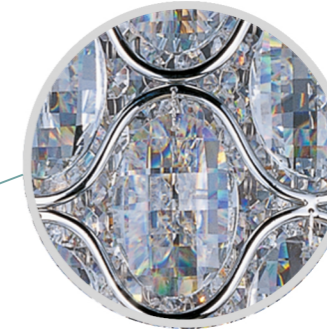

Polished Chrome exterior

G9 LED bulb optional

3 different unique shape Beveled crystals

G9 Xenon halogen included, G9 LED bulb upgrade optional