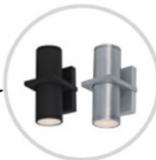

Highlights architectural structuring with up and down light

Available in Architectural Bronze and Brushed Aluminum

Comes in 22 variations in incandescent and 22 LED

Sealed with screw lens that are water tight and allow the use of standard light bulbs