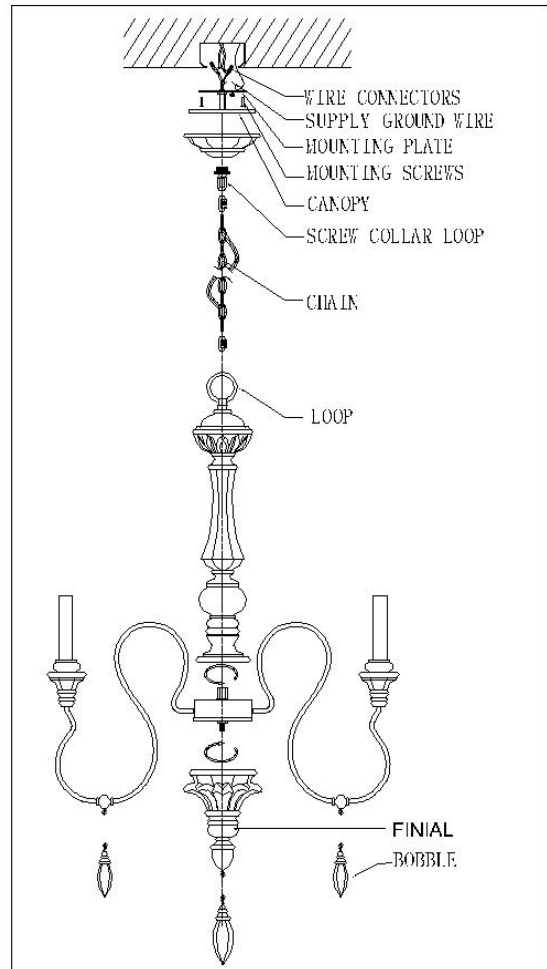

PRODUCT NAME:Wood Six Chandelier
ITEM NUMBER:39607SW

Please consult your electrician for hanging fixture and wiring

WARNING:
Consult a qualified
Electrician for installation.

Bulb(included):6*25w E12 Bulbs

Locate all hardware & components before discarding packaging

Step:

1. The first link chain and the bell, and then fixed on the ceiling. As shown in figure (D).
2. (A) and (B) and (C) are connected in series, and then fixed to the (D) above.
3. Candles on the casings, install bulbs.
4. Supply cord shall be interwoven through the chain