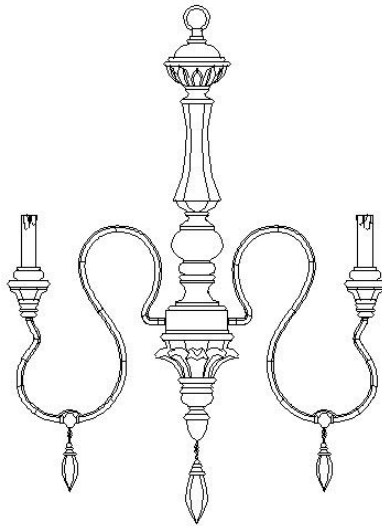

PRODUCT NAME:Wood Six Chandelier
ITEM NUMBER:39607SW

Please consult your electrician for hanging fixture and wiring

WARNING:
Consult a qualified
Electrician for installation.

Bulb(included):6*25w E12 Bulbs

Locate all hardware & components before discarding packaging

Step:

1. The first link chain and the bell, and then fixed on the ceiling. As shown in figure (D).
2. (A) and (B) and (C) are connected in series, and then fixed to the (D) above.
3. Candles on the casings, install bulbs.
4. Supply cord shall be interwoven through the chain