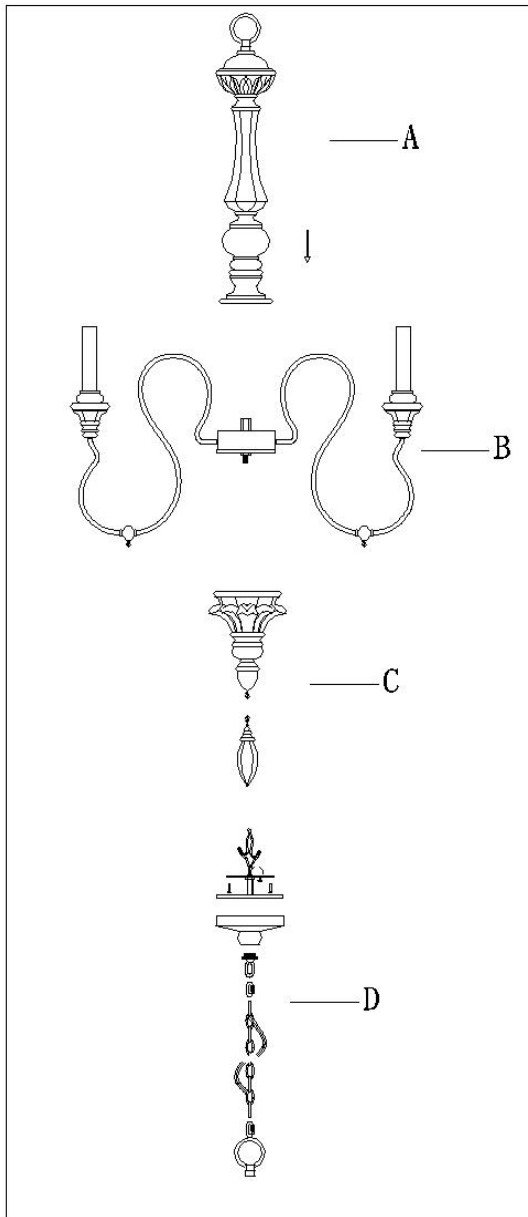

PRODUCT NAME:Wood Six Chandelier
ITEM NUMBER:39607SW

Please consult your electrician for hanging fixture and wiring

WARNING:
Consult a qualified
Electrician for installation.

Bulb(included):6*25w E12 Bulbs

Locate all hardware & components before discarding packaging

Step:

1. The first link chain and the bell, and then fixed on the ceiling. As shown in figure (D).
2. (A) and (B) and (C) are connected in series, and then fixed to the (D) above.
3. Candles on the casings, install bulbs.
4. Supply cord shall be interwoven through the chain