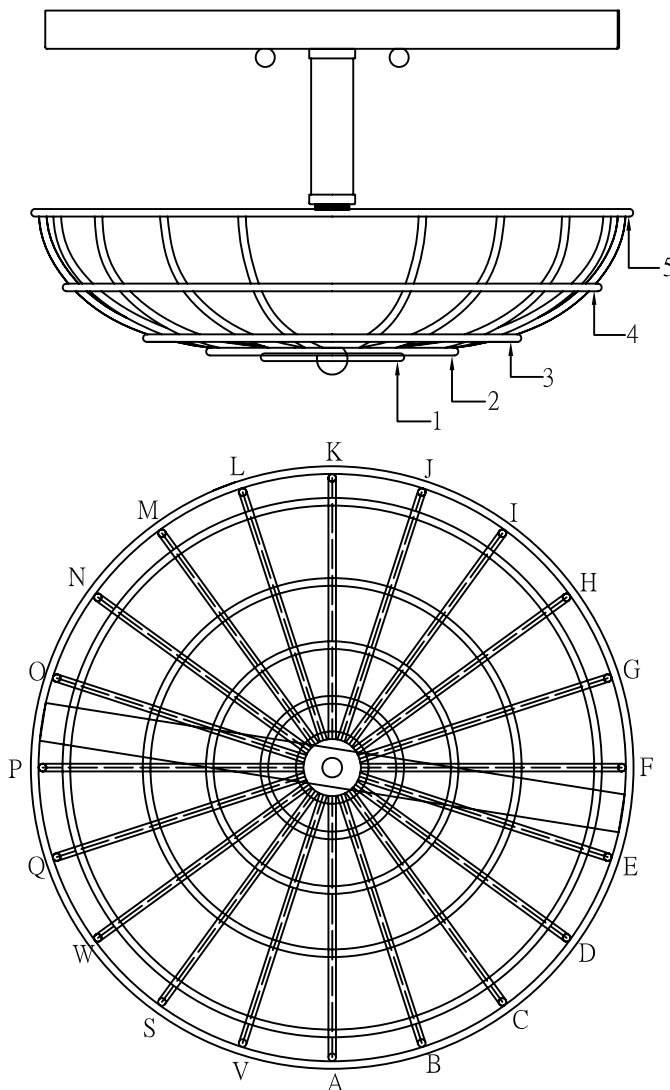

Assembly Instruction For 39720COPC

1. Lay out glass by row beginning with bottom row 1. Glass is attached to cage by simply inserting hook onto horizontal bar and pull towards you until it locks.
2. Begin on bottom row 1, Space A and work counter clockwise until each row is complete. **Please note that enclosed diagram is a suggested layout. It is not critical to install exact. Glass size will vary so sometimes installing a piece on the next row down allows glass to stand more upright.**
3. Extra glass is supplied so if there is left over do not be concerned. If you can install extra on frame do so.

4

5

CO=Cognac Finish

GLS39720CO1

Glass size: 3."W*4.25"H

GLS39720CO2

Glass size: 3.75"W*5.25"H

GLS39720CO3

Glass size: 4.25"W*6.25"H

GLS39720CO4

Glass size: 2.5"W*10.5"H

GLS39720CO6

Glass size: 2"W*7.75"H

GLS39720CO8

Glass size: 1.5"W*11.5"H

GLS39720CO7

Glass size: 1.5"W*8.75"H

GLS39720CO9

Glass size: 1.5"W*7.5"H