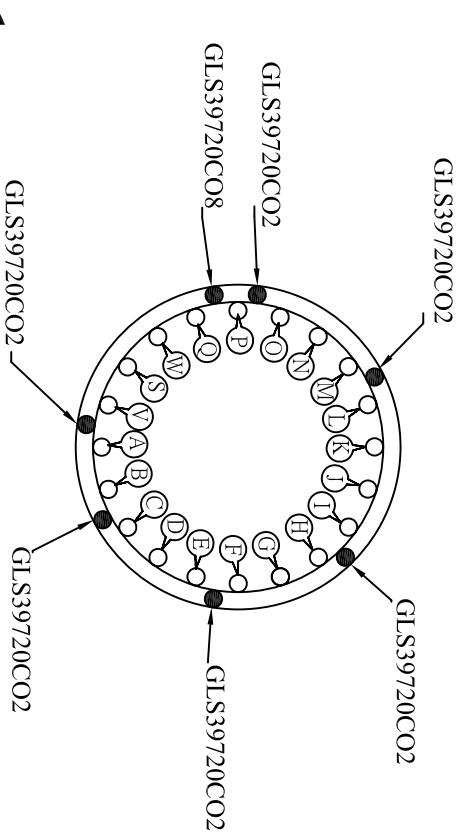

Assembly Instruction For 39720COPC

1. Lay out glass by row beginning with bottom row 1. Glass is attached to cage by simply inserting hook onto horizontal bar and pull towards you until it locks.
2. Begin on bottom row 1, Space A and work counter clockwise until each row is complete. **Please note that enclosed diagram is a suggested layout. It is not critical to install exact. Glass size will vary so sometimes installing a piece on the next row down allows glass to stand more upright.**
3. Extra glass is supplied so if there is left over do not be concerned. If you can install extra on frame do so.

4

5

CO=Cognac Finish

GLS39720CO1

Glass size: 3."W*4.25"H

GLS39720CO2

Glass size: 3.75"W*5.25"H

GLS39720CO3

Glass size: 4.25"W*6.25"H

GLS39720CO4

Glass size: 2.5"W*10.5"H

GLS39720CO6

Glass size: 2"W*7.75"H

GLS39720CO8

Glass size: 1.5"W*11.5"H

GLS39720CO7

Glass size: 1.5"W*8.75"H

GLS39720CO9

Glass size: 1.5"W*7.5"H