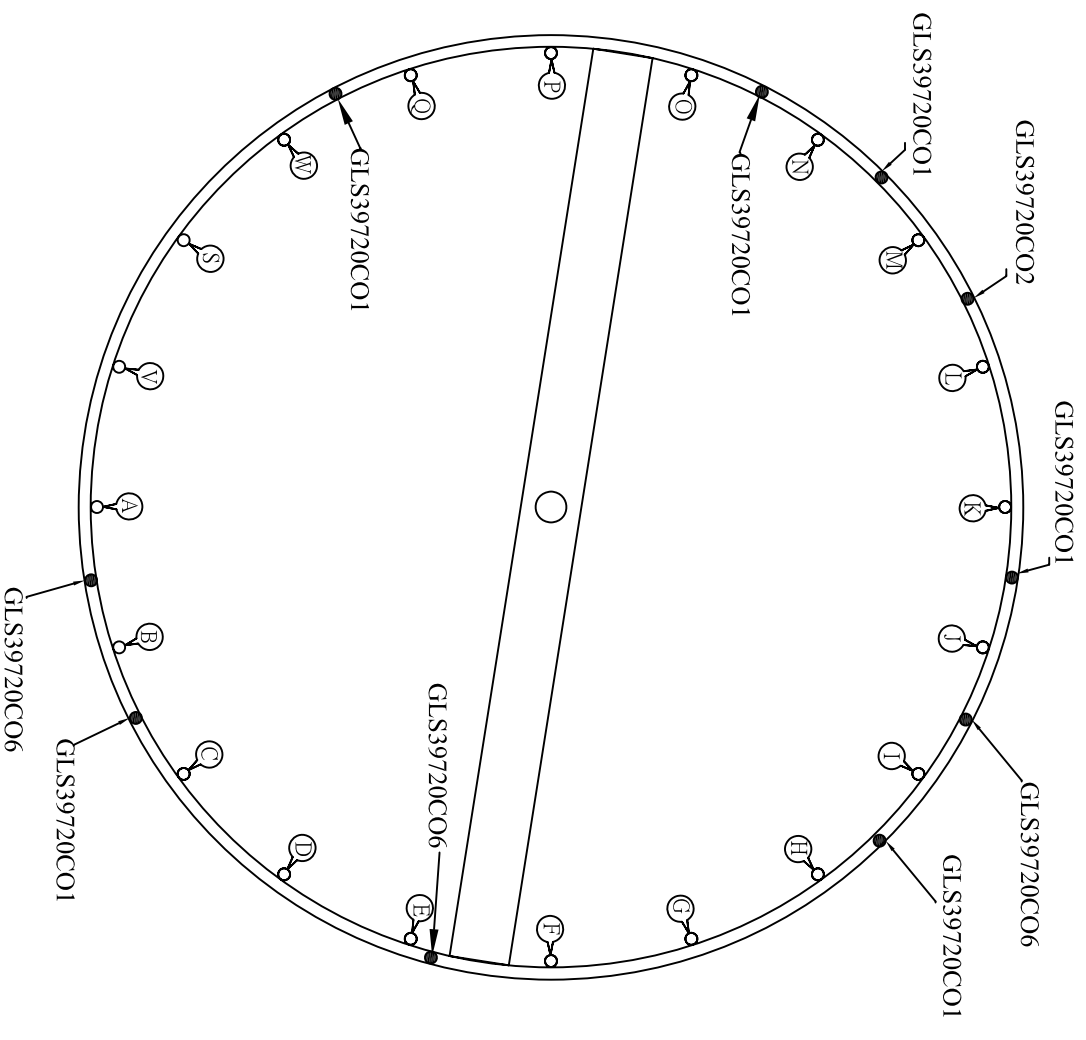

Assembly Instruction For 39720COPC

1. Lay out glass by row beginning with bottom row 1. Glass is attached to cage by simply inserting hook onto horizontal bar and pull towards you until it locks.
2. Begin on bottom row 1, Space A and work counter clockwise until each row is complete. **Please note that enclosed diagram is a suggested layout. It is not critical to install exact. Glass size will vary so sometimes installing a piece on the next row down allows glass to stand more upright.**
3. Extra glass is supplied so if there is left over do not be concerned. If you can install extra on frame do so.

4

5

CO=Cognac Finish

GLS39720CO1

Glass size: 3."W*4.25"H

GLS39720CO2

Glass size: 3.75"W*5.25"H

GLS39720CO3

Glass size: 4.25"W*6.25"H

GLS39720CO4

Glass size: 2.5"W*10.5"H

GLS39720CO6

Glass size: 2"W*7.75"H

GLS39720CO8

Glass size: 1.5"W*11.5"H

GLS39720CO7

Glass size: 1.5"W*8.75"H

GLS39720CO9

Glass size: 1.5"W*7.5"H