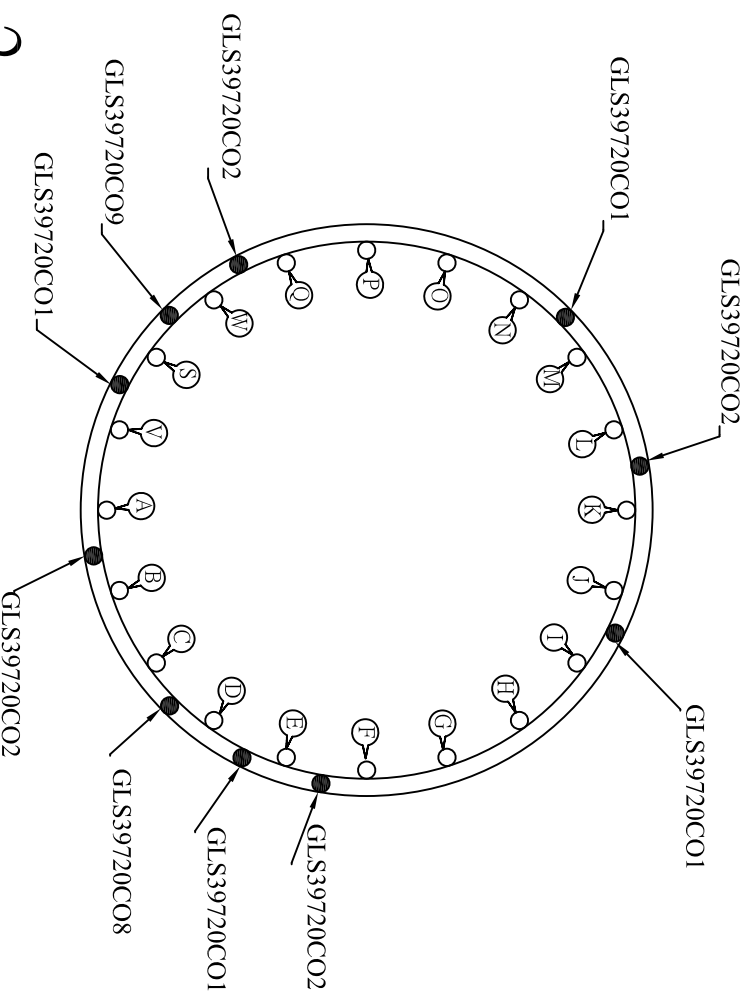

Assembly Instruction For 39720COPC

1. Lay out glass by row beginning with bottom row 1. Glass is attached to cage by simply inserting hook onto horizontal bar and pull towards you until it locks.
2. Begin on bottom row 1, Space A and work counter clockwise until each row is complete. **Please note that enclosed diagram is a suggested layout. It is not critical to install exact. Glass size will vary so sometimes installing a piece on the next row down allows glass to stand more upright.**
3. Extra glass is supplied so if there is left over do not be concerned. If you can install extra on frame do so.

4

5

CO=Cognac Finish

GLS39720CO1

Glass size: 3."W*4.25"H

GLS39720CO2

Glass size: 3.75"W*5.25"H

GLS39720CO3

Glass size: 4.25"W*6.25"H

GLS39720CO4

Glass size: 2.5"W*10.5"H

GLS39720CO6

Glass size: 2"W*7.75"H

GLS39720CO8

Glass size: 1.5"W*11.5"H

GLS39720CO7

Glass size: 1.5"W*8.75"H

GLS39720CO9

Glass size: 1.5"W*7.5"H