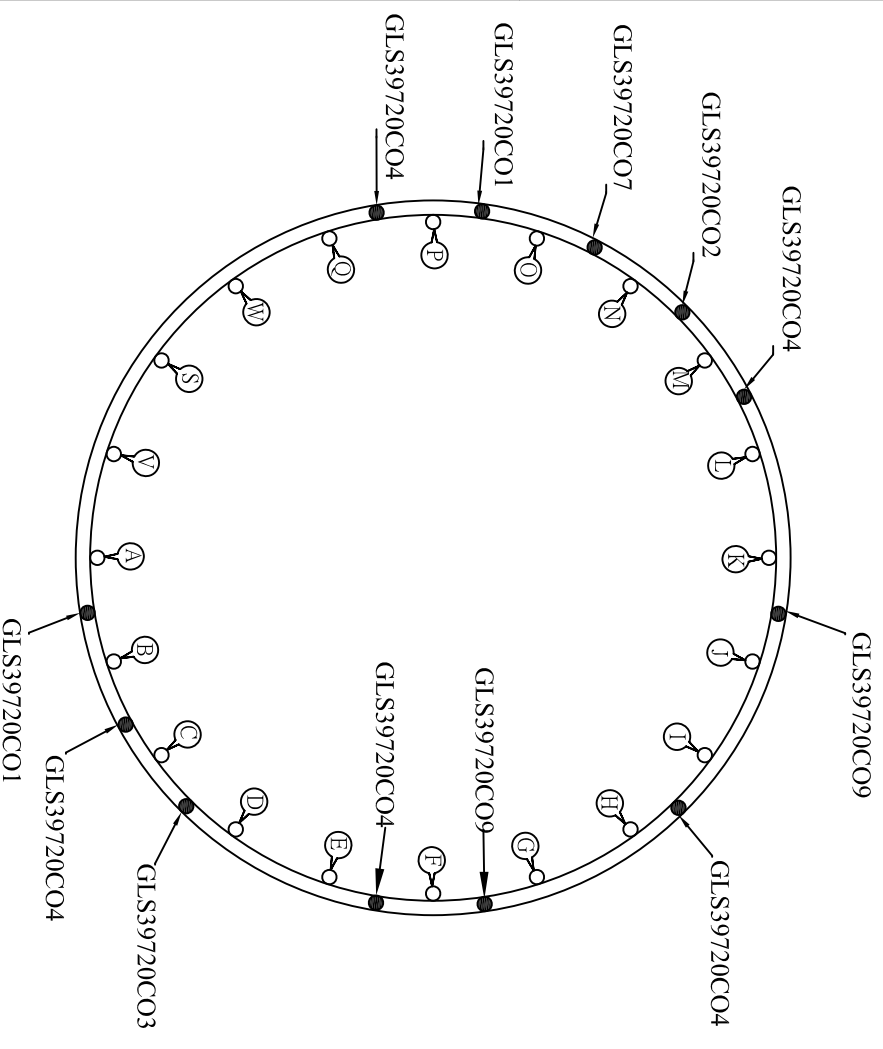

Assembly Instruction For 39720COPC

1. Lay out glass by row beginning with bottom row 1. Glass is attached to cage by simply inserting hook onto horizontal bar and pull towards you until it locks.
2. Begin on bottom row 1, Space A and work counter clockwise until each row is complete. **Please note that enclosed diagram is a suggested layout. It is not critical to install exact. Glass size will vary so sometimes installing a piece on the next row down allows glass to stand more upright.**
3. Extra glass is supplied so if there is left over do not be concerned. If you can install extra on frame do so.

4

5

CO=Cognac Finish

GLS39720CO1

Glass size: 3."W*4.25"H

GLS39720CO2

Glass size: 3.75"W*5.25"H

GLS39720CO3

Glass size: 4.25"W*6.25"H

GLS39720CO4

Glass size: 2.5"W*10.5"H

GLS39720CO6

Glass size: 2"W*7.75"H

GLS39720CO8

Glass size: 1.5"W*11.5"H

GLS39720CO7

Glass size: 1.5"W*8.75"H

GLS39720CO9

Glass size: 1.5"W*7.5"H