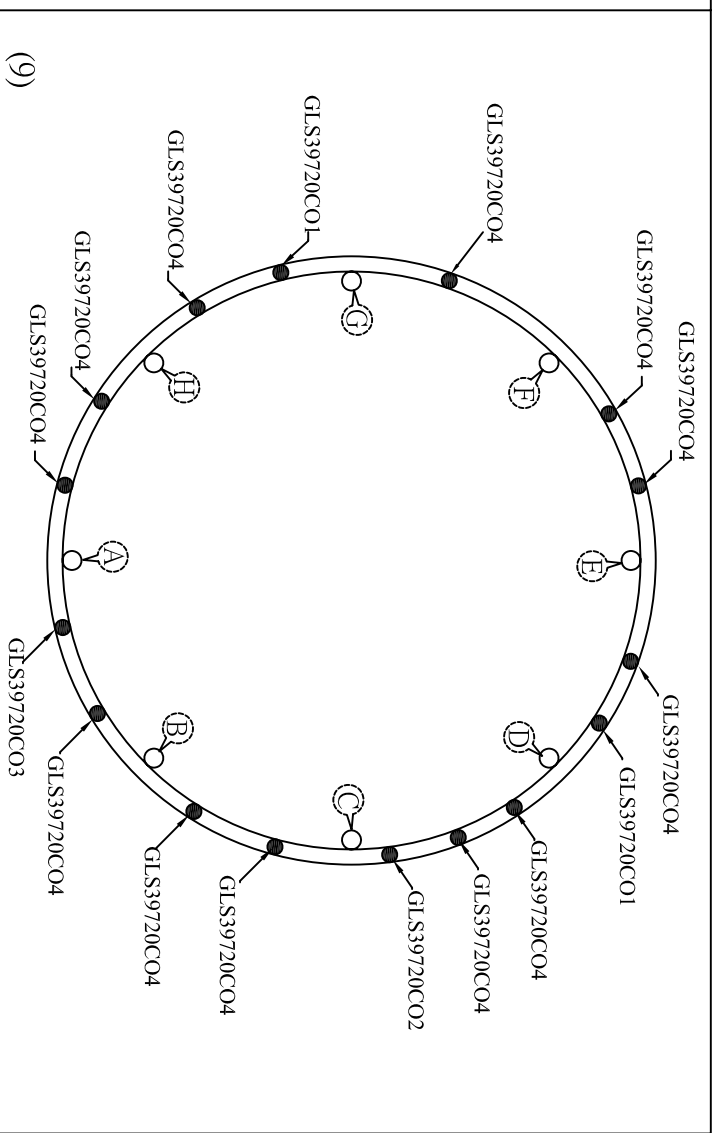

1. Lay out glass by row beginning with bottom row 1. Glass is attached to cage by simply inserting hook onto horizontal bar and pull towards you until it locks.
2. Begin on bottom row 1, Space A and work counter clockwise until each row is complete. **Please note that enclosed diagram is a suggested layout. It is not critical to install exact. Glass size will vary so sometimes installing a piece on the next row down allows glass to stand more upright.**
3. Last are placed on vertical supports. It is not necessary to hook these to frame
4. Extra glass is supplied so if there is left over do not be concerned.
If you can install extra on frame do so.

CO=Cognac Finish

GLS39720CO1

Glass size: 3.1"W*4.25"H

GLS39720CO3

Glass size: 4.25"W*6.25"H

GLS39720CO2

Glass size: 3.75"W*5.25"H

GLS39725CO1

Glass size: 5.5"W*7.5"H

GLS39723CO4

Glass size: 1.5"W*11.75"H

GLS39720CO9

Glass size: 1.5"W*7.5"H

GLS39725CO3

Glass size: 1.5"W*15.75"H

GLS39725CO2

GLS39720CO5

Glass size: 1.5"W*17.25"L

GLS39720CO8

Glass size: 1.5"W*11.5"H

GLS39723CO3

Glass size: 1.5"W*15.75"H