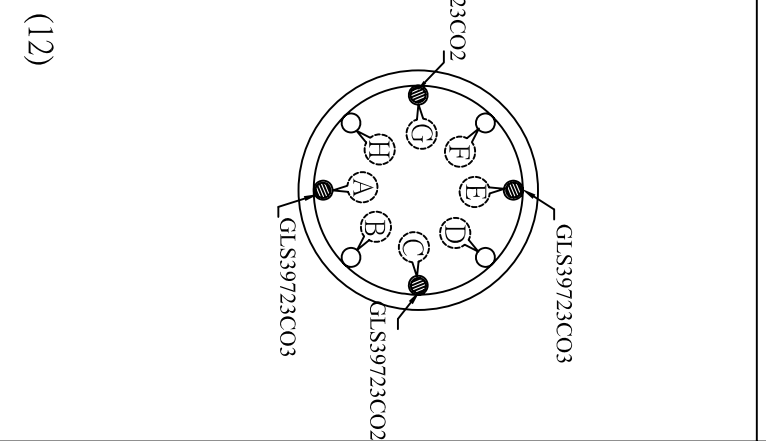

1. Lay out glass by row beginning with bottom row 1. Glass is attached to cage by simply inserting hook onto horizontal bar and pull towards you until it locks.
2. Begin on bottom row 1, Space A and work counter clockwise until each row is complete. **Please note that enclosed diagram is a suggested layout. It is not critical to install exact. Glass size will vary so sometimes installing a piece on the next row down allows glass to stand more upright.**
3. Last are placed on vertical supports. It is not necessary to hook these to frame
4. Extra glass is supplied so if there is left over do not be concerned.
If you can install extra on frame do so.

CO=Cognac Finish

GLS39720CO1

Glass size: 3.1"W*4.25"H

GLS39720CO3

Glass size: 4.25"W*6.25"H

GLS39720CO2

Glass size: 3.75"W*5.25"H

GLS39725CO1

Glass size: 5.5"W*7.5"H

GLS39723CO4

Glass size: 1.5"W*11.75"H

GLS39720CO9

Glass size: 1.5"W*7.5"H

GLS39725CO3

Glass size: 1.5"W*15.75"H

GLS39725CO2

GLS39720CO5

Glass size: 1.5"W*17.25"L

GLS39720CO8

Glass size: 1.5"W*11.5"H

GLS39723CO3

Glass size: 1.5"W*15.75"H