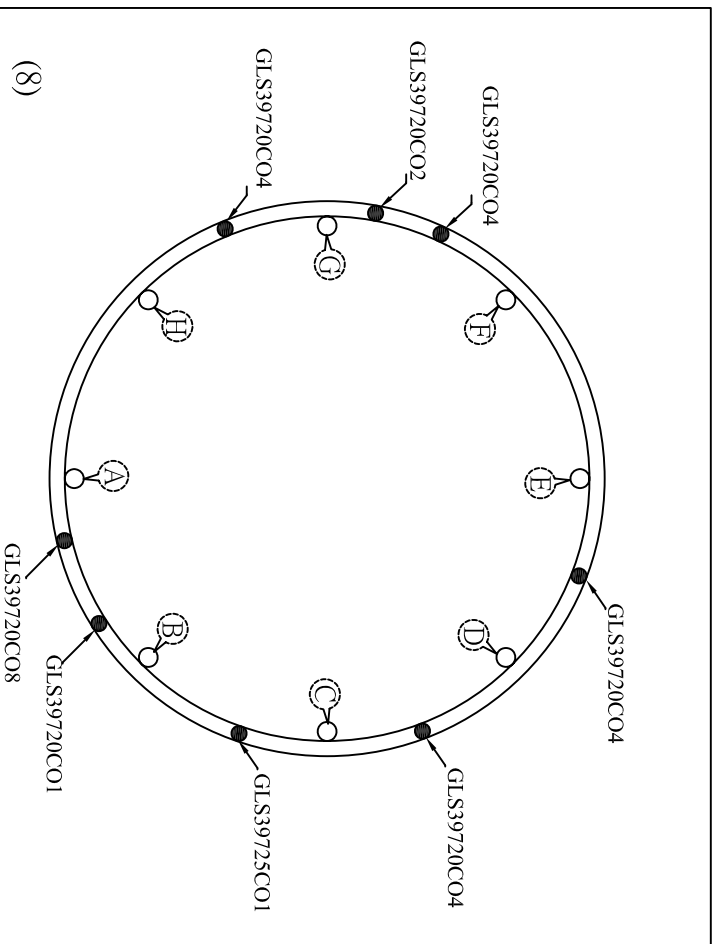

1. Lay out glass by row beginning with bottom row 1. Glass is attached to cage by simply inserting hook onto horizontal bar and pull towards you until it locks.
2. Begin on bottom row 1, Space A and work counter clockwise until each row is complete. **Please note that enclosed diagram is a suggested layout. It is not critical to install exact. Glass size will vary so sometimes installing a piece on the next row down allows glass to stand more upright.**
3. Last are placed on vertical supports. It is not necessary to hook these to frame
4. Extra glass is supplied so if there is left over do not be concerned.
If you can install extra on frame do so.

CO=Cognac Finish

GLS39720CO1

Glass size: 3.1"W*4.25"H

GLS39720CO3

Glass size: 4.25"W*6.25"H

GLS39720CO2

Glass size: 3.75"W*5.25"H

GLS39725CO1

Glass size: 5.5"W*7.5"H

GLS39723CO4

Glass size: 1.5"W*11.75"H

GLS39720CO9

Glass size: 1.5"W*7.5"H

GLS39725CO3

Glass size: 1.5"W*15.75"H

GLS39725CO2

GLS39720CO5

Glass size: 1.5"W*17.25"L

GLS39720CO8

Glass size: 1.5"W*11.5"H

GLS39723CO3

Glass size: 1.5"W*15.75"H