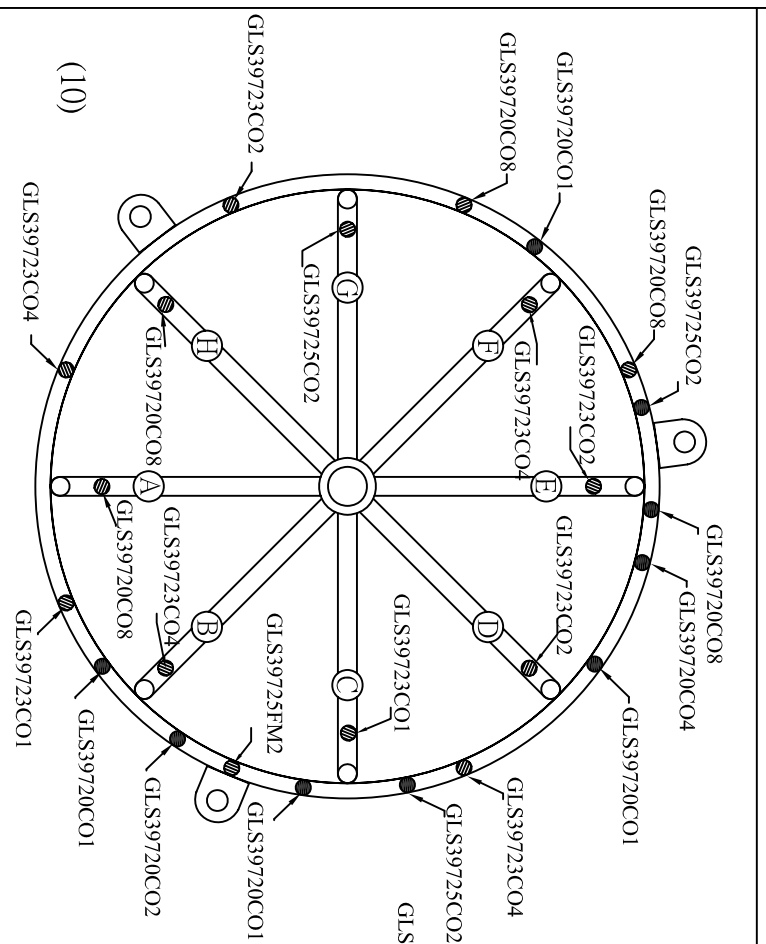

1. Lay out glass by row beginning with bottom row 1. Glass is attached to cage by simply inserting hook onto horizontal bar and pull towards you until it locks.
2. Begin on bottom row 1, Space A and work counter clockwise until each row is complete. **Please note that enclosed diagram is a suggested layout. It is not critical to install exact. Glass size will vary so sometimes installing a piece on the next row down allows glass to stand more upright.**
3. Last are placed on vertical supports. It is not necessary to hook these to frame
4. Extra glass is supplied so if there is left over do not be concerned.
If you can install extra on frame do so.

CO=Cognac Finish

GLS39720CO1

Glass size: 3.1"W*4.25"H

GLS39720CO3

Glass size: 4.25"W*6.25"H

GLS39720CO2

Glass size: 3.75"W*5.25"H

GLS39725CO1

Glass size: 5.5"W*7.5"H

GLS39723CO4

Glass size: 1.5"W*11.75"H

GLS39720CO9

Glass size: 1.5"W*7.5"H

GLS39725CO3

Glass size: 1.5"W*15.75"H

GLS39725CO2

GLS39720CO5

Glass size: 1.5"W*17.25"L

GLS39720CO8

Glass size: 1.5"W*11.5"H

GLS39723CO3

Glass size: 1.5"W*15.75"H