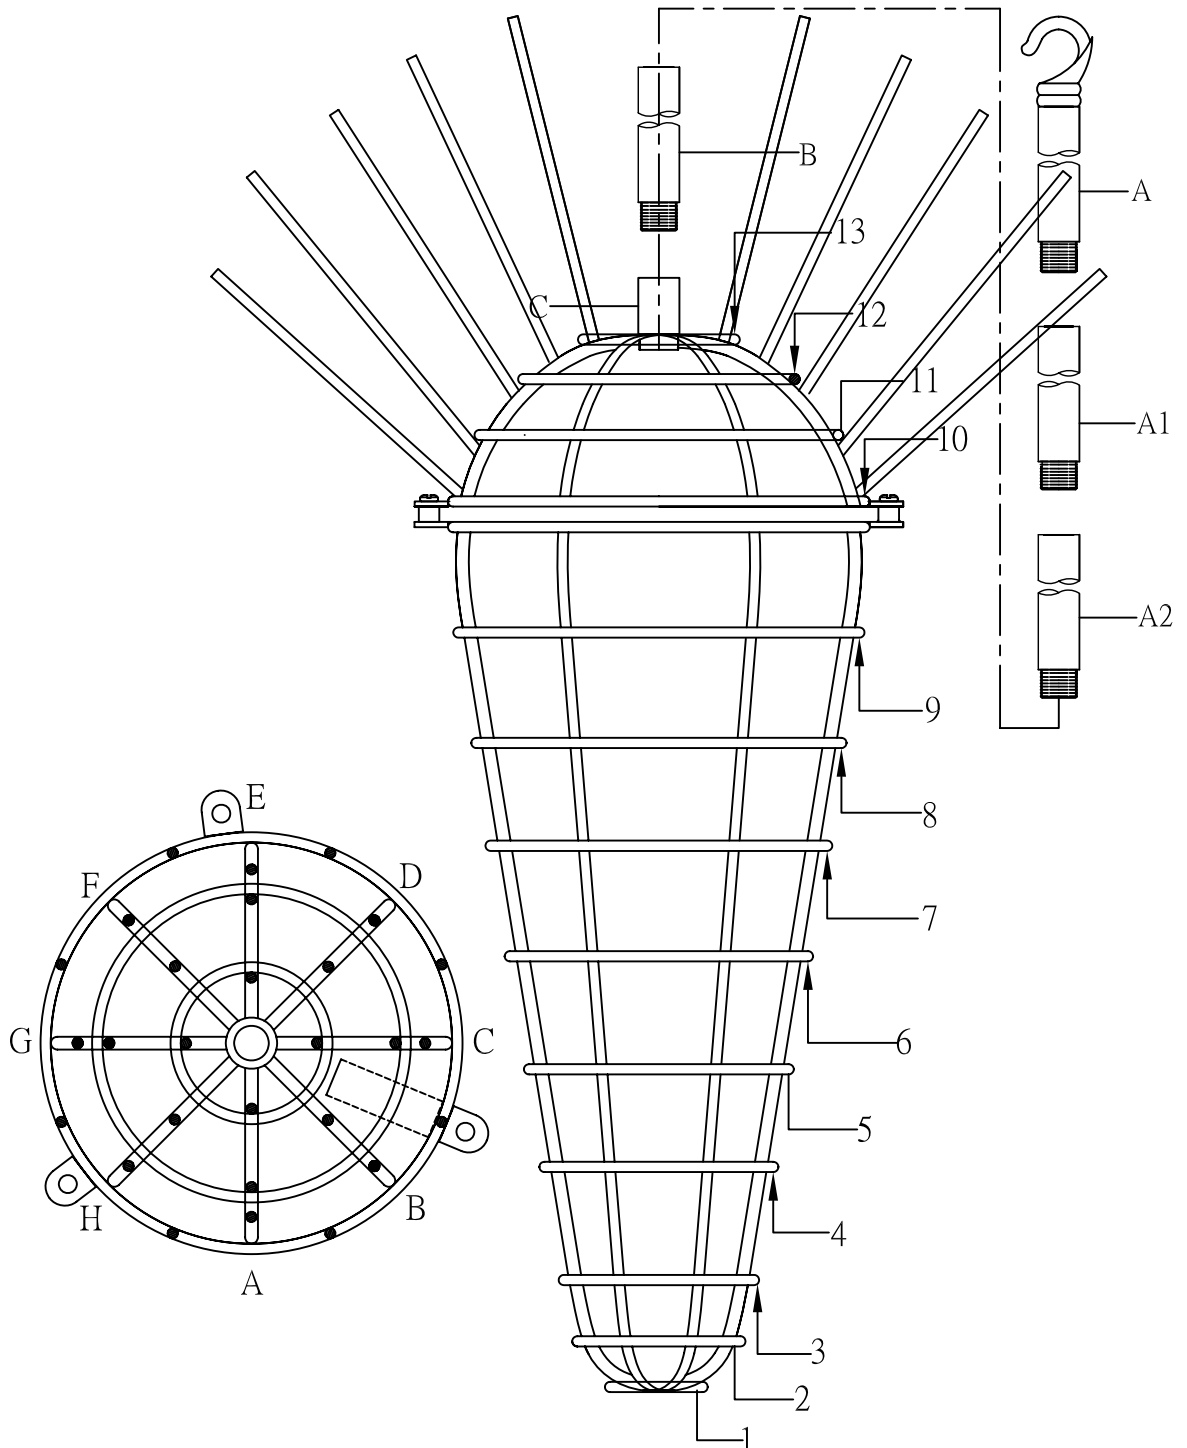

1. Lay out glass by row beginning with bottom row 1. Glass is attached to cage by simply inserting hook onto horizontal bar and pull towards you until it locks.
2. Begin on bottom row 1, Space A and work counter clockwise until each row is complete. **Please note that enclosed diagram is a suggested layout. It is not critical to install exact. Glass size will vary so sometimes installing a piece on the next row down allows glass to stand more upright.**
3. Last are placed on vertical supports. It is not necessary to hook these to frame
4. Extra glass is supplied so if there is left over do not be concerned.
If you can install extra on frame do so.

CO=Cognac Finish

GLS39720CO1

Glass size: 3.1"W*4.25"H

GLS39720CO3

Glass size: 4.25"W*6.25"H

GLS39720CO2

Glass size: 3.75"W*5.25"H

GLS39725CO1

Glass size: 5.5"W*7.5"H

GLS39723CO4

Glass size: 1.5"W*11.75"H

GLS39720CO9

Glass size: 1.5"W*7.5"H

GLS39725CO3

Glass size: 1.5"W*15.75"H

GLS39725CO2

GLS39720CO5

Glass size: 1.5"W*17.25"L

GLS39720CO8

Glass size: 1.5"W*11.5"H

GLS39723CO3

Glass size: 1.5"W*15.75"H