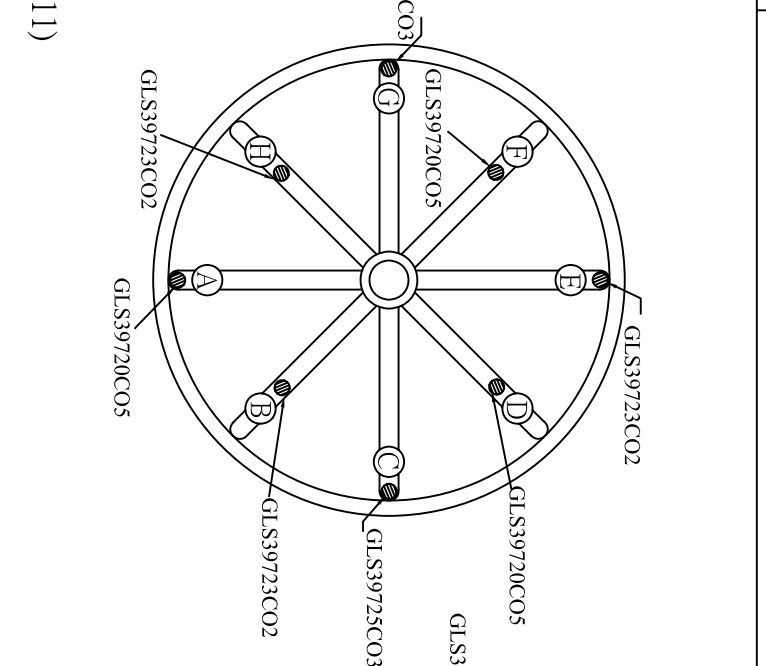

1. Lay out glass by row beginning with bottom row 1. Glass is attached to cage by simply inserting hook onto horizontal bar and pull towards you until it locks.
2. Begin on bottom row 1, Space A and work counter clockwise until each row is complete. **Please note that enclosed diagram is a suggested layout. It is not critical to install exact. Glass size will vary so sometimes installing a piece on the next row down allows glass to stand more upright.**
3. Last are placed on vertical supports. It is not necessary to hook these to frame
4. Extra glass is supplied so if there is left over do not be concerned.
If you can install extra on frame do so.

CO=Cognac Finish

GLS39720CO1

Glass size: 3.1"W*4.25"H

GLS39720CO3

Glass size: 4.25"W*6.25"H

GLS39720CO2

Glass size: 3.75"W*5.25"H

GLS39725CO1

Glass size: 5.5"W*7.5"H

GLS39723CO4

Glass size: 1.5"W*11.75"H

GLS39720CO9

Glass size: 1.5"W*7.5"H

GLS39725CO3

Glass size: 1.5"W*15.75"H

GLS39725CO2

GLS39720CO5

Glass size: 1.5"W*17.25"L

GLS39720CO8

Glass size: 1.5"W*11.5"H

GLS39723CO3

Glass size: 1.5"W*15.75"H