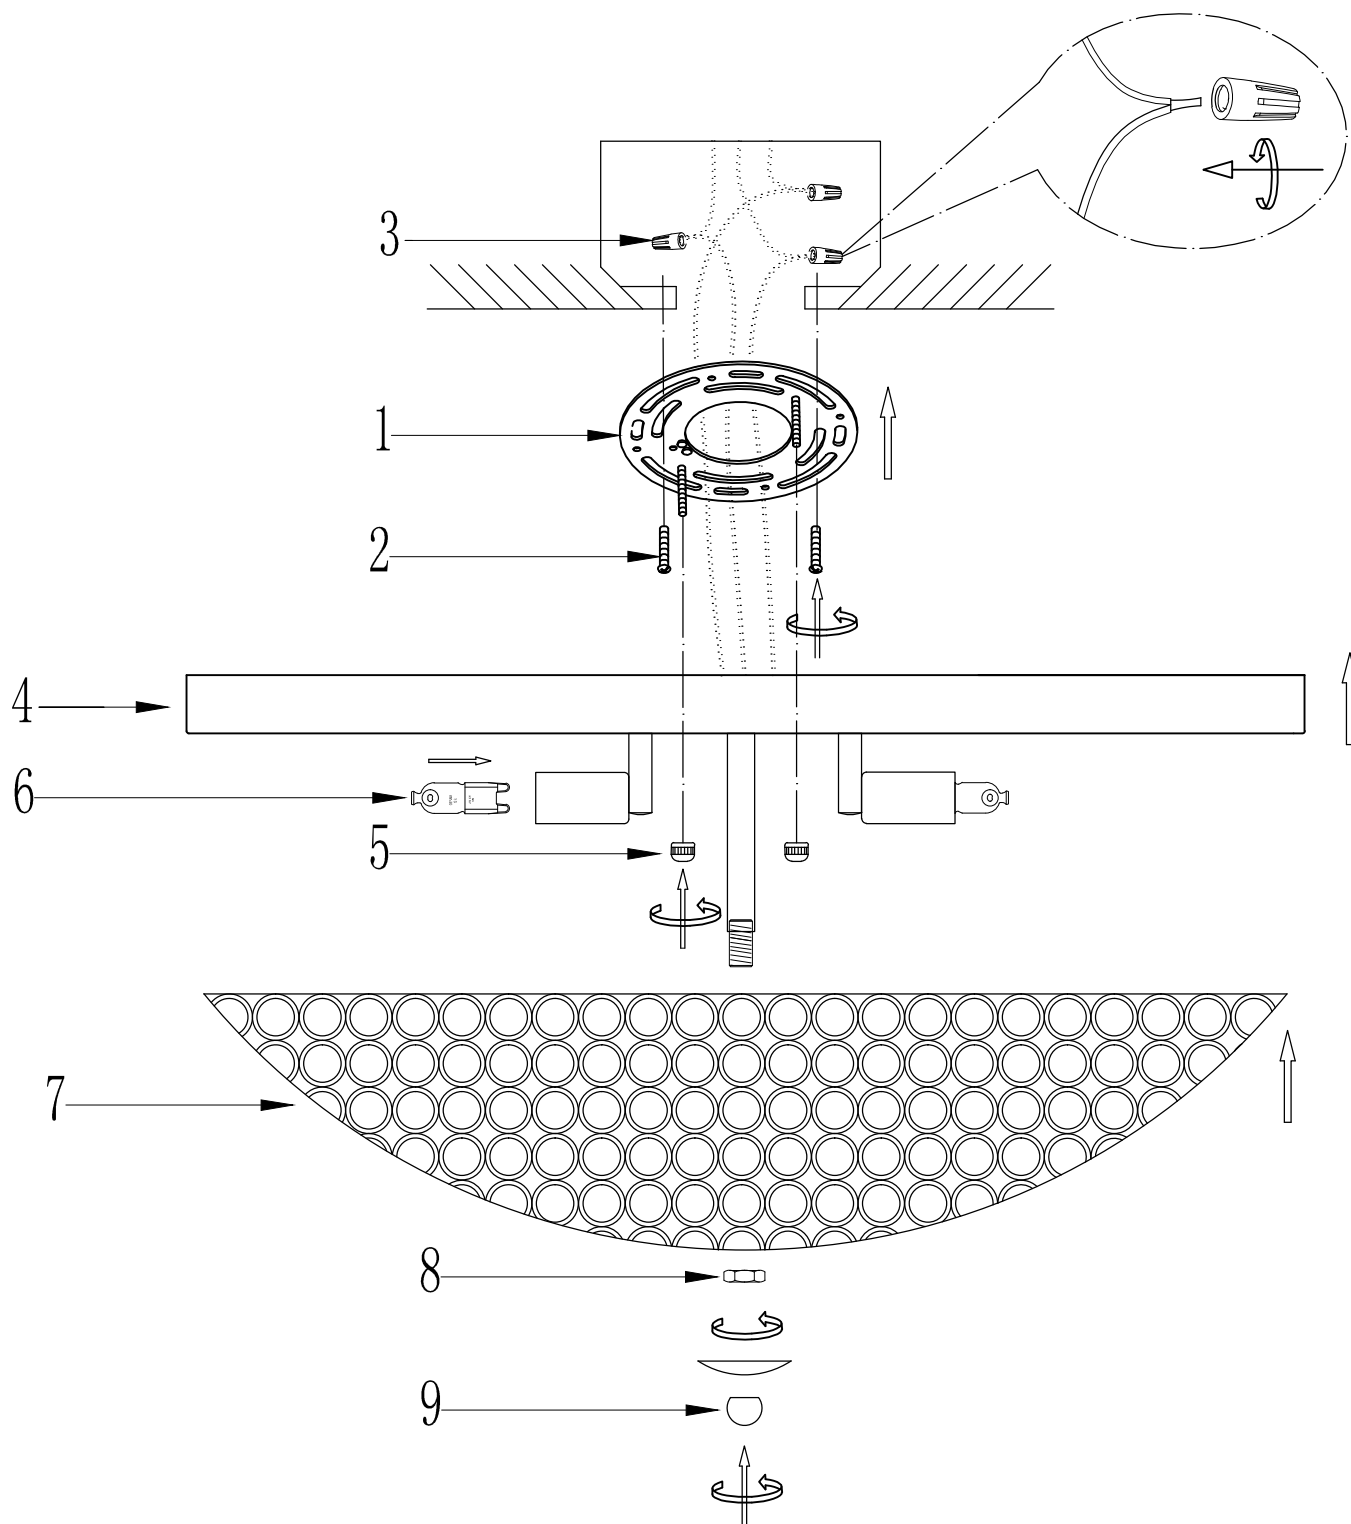

Installation Instructions

Model 39872BCBZ

FEATURE

● Lamp Type: G9 6xMAX 40W 120V~60HZ

The lamp is for indoor use only