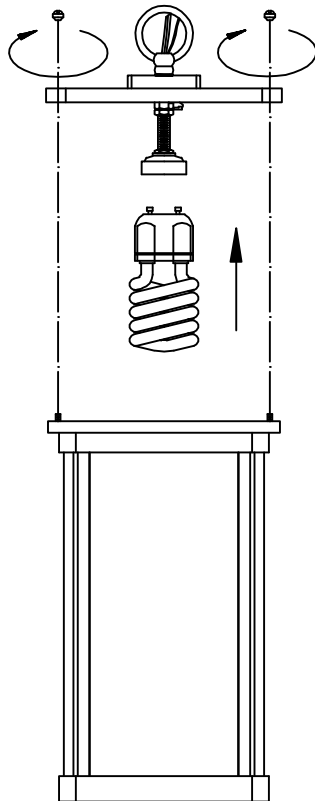

PRODUCT NAME: Terrace
ITEM NUMBER: 85759

Please consult your electrician for hanging fixture and wiring.

Bulb (included): 1 × GU24 26W

PRODUCT NAME: Terrace
ITEM NUMBER: 85759

CAUTION: Before starting the installation, disconnect the power by turning off the circuit breaker or by removing the fuse at the fuse box.

Carefully unpack and identify all parts before assembly

Installation Procedures

1. Remove mounting bracket from fixture and install to electrical box.
2. Install top loop A to center stem and attach appropriate amount of chain to loop to achieve desired mounting height. Thread wire through every 3rd loop of chain.
3. Remove ring from loop and slide down chain. Place canopy onto chain and let slide to top of fixture. Install nipple and cross bar into top of chain loop.
4. Wire fixture to wires in outlet box. Copper wire is for Ground. Pull canopy through screw ring up chain to ceiling and tighten securely.