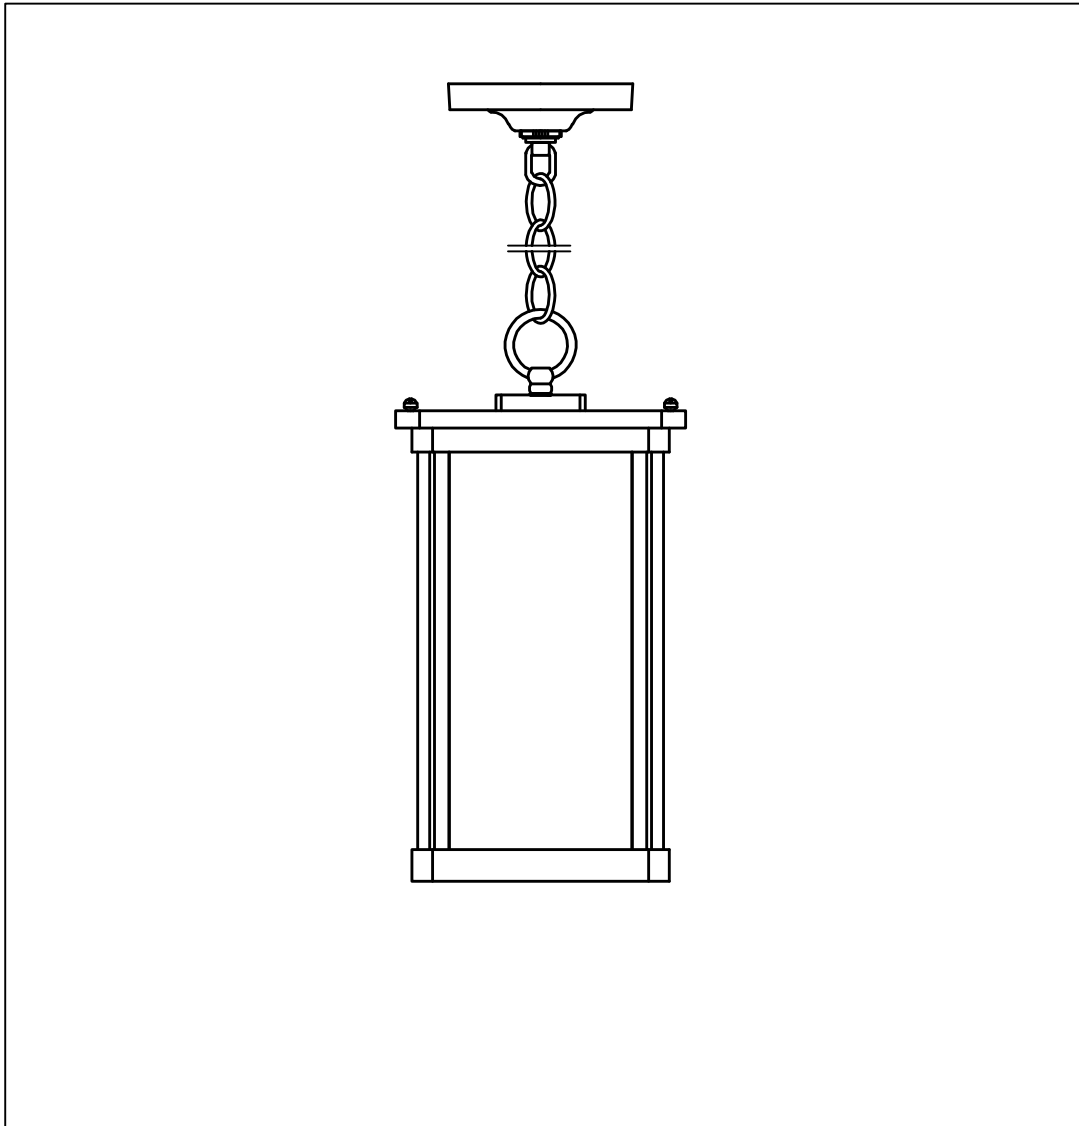

PRODUCT NAME: Terrace
ITEM NUMBER: 85759

Please consult your electrician for hanging fixture and wiring.

Bulb (included): 1 × GU24 26W

PRODUCT NAME: Terrace
ITEM NUMBER: 85759

CAUTION: Before starting the installation, disconnect the power by turning off the circuit breaker or by removing the fuse at the fuse box.

Carefully unpack and identify all parts before assembly

Installation Procedures

1. Remove mounting bracket from fixture and install to electrical box.
2. Install top loop A to center stem and attach appropriate amount of chain to loop to achieve desired mounting height. Thread wire through every 3rd loop of chain.
3. Remove ring from loop and slide down chain. Place canopy onto chain and let slide to top of fixture. Install nipple and cross bar into top of chain loop.
4. Wire fixture to wires in outlet box. Copper wire is for Ground. Pull canopy through screw ring up chain to ceiling and tighten securely.