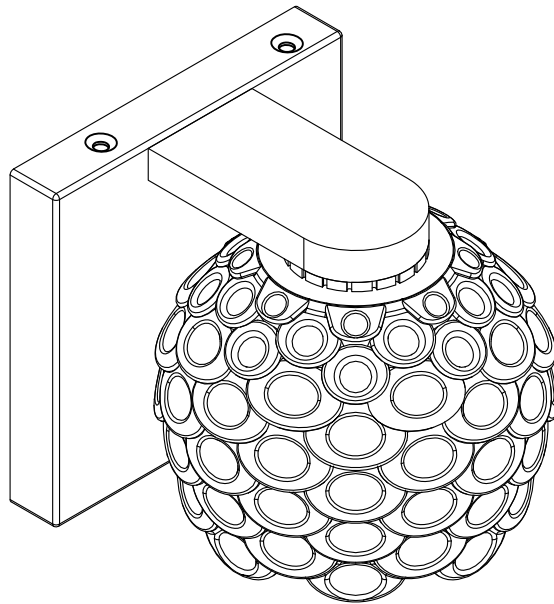

PRODUCT NAME: Fringe  
ITEM NUMBER: 9061CWPC

Please consult your electrician for hanging fixture and wiring.

This fixture is designed to dim with an Electronic Low Voltage dimmer. Dimming levels will vary by dimmer.

Below is a List of Recommended Dimmers:

- Lutron TGCL-153P
- Lutron CTCL-153P
- Lutron SCL-153P
- Lutron DVCL-153P
- Leviton 6683

Due to inrush current wattage should not exceed 150 watts of product for a 600 watt dimmer.