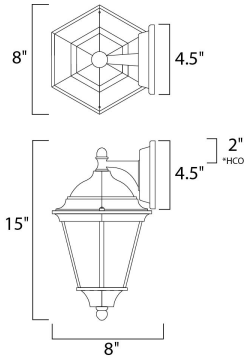

PRODUCT DESCRIPTION

Westlake is a transitional style from Maxim Lighting International in Black, Rust Patina, Empire Bronze, or White finish.