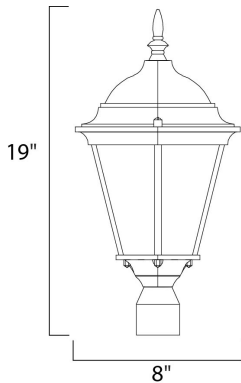

**PRODUCT DESCRIPTION**

Westlake is a transitional style from Maxim Lighting International in Black, Rust Patina, Empire Bronze, or White finish.

**MEASUREMENTS**

DIMENSION : 8" W x 19" H  
 HANGING WEIGHT : 2.2 lb

**GLASS**

Clear CL

**MATERIAL**

Die Cast Aluminum

**RATINGS**

cETLus  
 Wet Location

**ADDITIONAL**

RATED LIFE 2500 Hours  
 OPERATING TEMPERATURE:  
 -20°C (-4°F), 40°C (104°F)