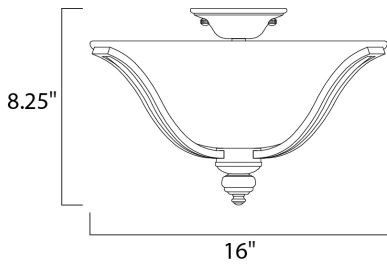

**PRODUCT DESCRIPTION**

The classic design of the Madera collection is a perfect marriage of style and value. The square metal tube frame available in either Oil-Rubbed Bronze with Wilshire glass or Satin Silver with Ice glass affords the luxury of options for any style of home.

**MEASUREMENTS**

DIMENSION : 16" W x 8.25" H  
 HANGING WEIGHT : 9.48 lb

**LAMPING**

INPUT VOLTAGE : 120V  
 LUMENS : 2,016 Rated  
 BULB : 3 x 60W Incandescent E26 Medium , 180W Total  
 BULB INCLUDED : (Not Included)  
 DIMMABLE : Yes