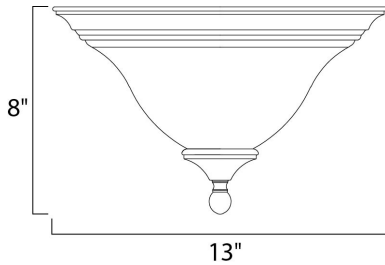

PRODUCT DESCRIPTION

A beautiful transitional collection with long flowing arms. Cool Ice glass perfectly compliments the rich Black finish.

MEASUREMENTS

DIMENSION : 13" L x 13" W x 8" H
 HANGING WEIGHT : 3.04 lb