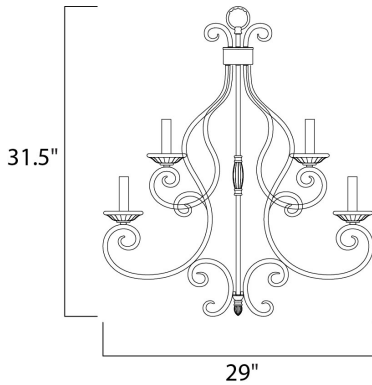

PRODUCT DESCRIPTION

This decorative classic in Oil Rubbed Bronze finish is both dramatic and subtle, with or without shades.

MEASUREMENTS

DIMENSION : 29" L x 29" W x 31.5" H
 CANOPY : 5.12" W x 1" H x 5.12" L
 HANGING WEIGHT : 22 lb

LAMPING

INPUT VOLTAGE : 120V
 LUMENS : 6,048 Rated
 BULB : 9 x 60W Incandescent E12 Candelabra , 540W Total
 BULB INCLUDED : (Not Included)
 DIMMABLE : Yes

FINISHES OPTION

-  Oil Rubbed Bronze
-  Slate

MATERIAL