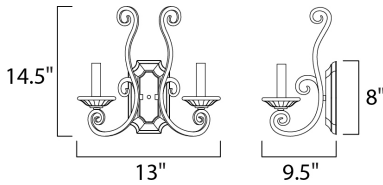

PRODUCT DESCRIPTION

This decorative classic in Oil Rubbed Bronze finish is both dramatic and subtle, with or without shades.

MEASUREMENTS

DIMENSION : 13" W x 14.5" H x 9.5" Ext
 MAX OAH : 4.57" W x 8" H
 HANGING WEIGHT : 4.5 lb