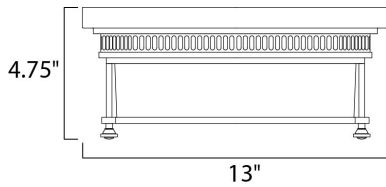

MEASUREMENTS

DIMENSION : 13" L x 13" W x 4.75" H
 HANGING WEIGHT : 5.5 lb

LAMPING

INPUT VOLTAGE : 120V
 LUMENS : 1,344 Rated
 BULB : 2 x 60W Incandescent E26 Medium , 120W Total
 BULB INCLUDED : (Not Included)
 DIMMABLE : Yes