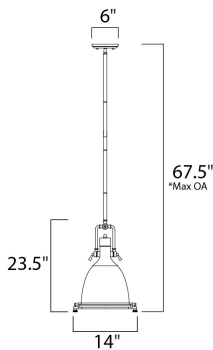

\*max overall height

**MEASUREMENTS**

- DIMENSION : 14" L x 14" W x 23.5" H
- MAX OAH : 62" OAH
- CANOPY : 6" W x 1" H x 6" L
- HANGING WEIGHT : 9.9 lb

**LAMPING**

- INPUT VOLTAGE : 120V
- LUMENS : 0 Rated
- BULB : 1 x 60W Incandescent E26 Medium , 60W Total
- BULB INCLUDED : (Not Included)
- DIMMABLE : Yes