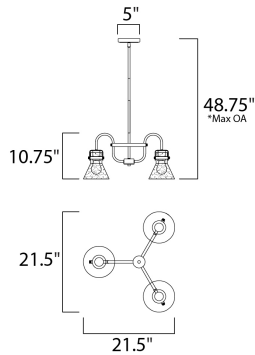

**PRODUCT DESCRIPTION**

This nautical-inspired bath vanity features Clear Seedy glass cones suspended by a yoke frame finished in Polished Chrome. The clear glass offers abundant lighting and compliments the styling of the fixture. Make it a more industrial look by adding filament E26 light bulbs.

\*max overall height

**MEASUREMENTS**

- DIMENSION : 21.5" L x 21.5" W x 10.75" H
- MAX OAH : 48.75" OAH
- CANOPY : 5" W x 0.75" H x 5" L
- HANGING WEIGHT : 7.7 lb
- WIRE LENGTH : 120"

**LAMPING**

- INPUT VOLTAGE : 110-130V
- BULB : 3 x 60W Incandescent E26 Medium , 180W Total
- BULB INCLUDED : (Not Included)
- DIMMABLE : Yes