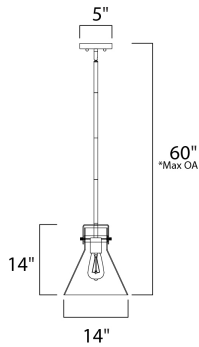

PRODUCT DESCRIPTION

This nautical-inspired bath vanity features Clear Seedy glass cones suspended by a yoke frame finished in Polished Chrome. The clear glass offers abundant lighting and compliments the styling of the fixture. Make it a more industrial look by adding filament E26 light bulbs.

*max overall height

MEASUREMENTS

DIMENSION : 14" L x 14" W x 60" H
 MAX OAH : 60" OAH
 CANOPY : 5" W x 1" H x 5" L
 HANGING WEIGHT : 7.94 lb

LAMPING

INPUT VOLTAGE : 120V
 LUMENS : 0 Rated
 BULB : 1 x 60W Incandescent E26 Medium , 60W Total
 BULB INCLUDED : (Included)
 DIMMABLE : Yes