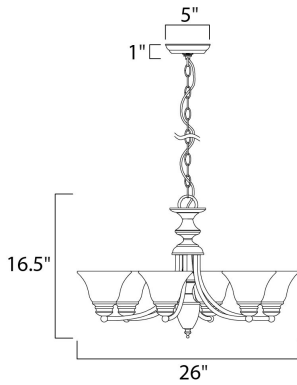

**MEASUREMENTS**

DIMENSION : 26" L x 26" W x 16.5" H  
 HANGING WEIGHT : 10.58 lb

**LAMPING**

INPUT VOLTAGE : 120V  
 LUMENS : 6,900 Rated  
 BULB : 6 x 60W Incandescent E26 Medium , 360W Total  
 BULB INCLUDED : (Not Included)  
 DIMMABLE : Yes