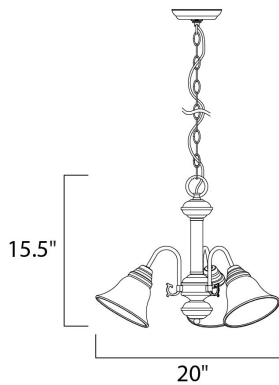

MEASUREMENTS

DIMENSION : 20" L x 20" W x 15.5" H
 HANGING WEIGHT : 6.39 lb

LAMPING

INPUT VOLTAGE : 120V
 LUMENS : 3,450 Rated
 BULB : 3 x 60W Incandescent E26 Medium , 180W Total
 BULB INCLUDED : (Not Included)
 DIMMABLE : Yes