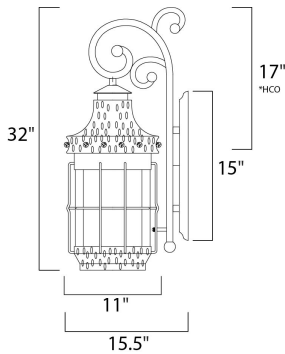

PRODUCT DESCRIPTION

Nantucket is a traditional, early American style collection from Maxim Lighting International in Country Forge finish with Seedy glass.

MEASUREMENTS

- DIMENSION : 11" W x 32" H x 15.5" Ext
- BACK PLATE : 5.25" W x 15" H x 17" HCO
- HANGING WEIGHT : 21.61 lb

LAMPING

- INPUT VOLTAGE : 120V
- LUMENS : 2,688 Rated
- BULB : 4 x 60W Incandescent E12 Candelabra , 240W Total
- BULB INCLUDED : (Not Included)
- DIMMABLE : Yes

FINISHES OPTION

- Country Forge

GLASS

Seedy CD

MATERIAL

Steel + Glass

RATINGS

cETLus
Wet Location

ADDITIONAL

RATED LIFE 1500 Hours
OPERATING TEMPERATURE:
-20°C (-4°F), 40°C (104°F)

Always consult a qualified electrician before installing any lighting product.