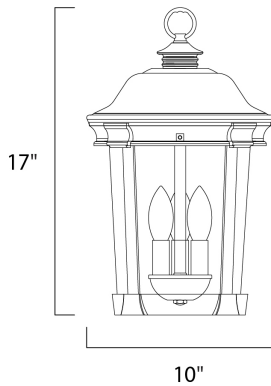

**PRODUCT DESCRIPTION**

Dover Cast is a traditional, Mediterranean style collection from Maxim Lighting International in Bronze finish with Seedy glass.

**MEASUREMENTS**

DIMENSION : 10" L x 10" W x 17" H  
 HANGING WEIGHT : 5.02 lb