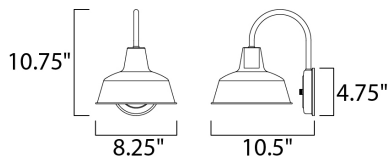

MEASUREMENTS

DIMENSION : 8.25" W x 10.75" H x 10.5" Ext
 BACK PLATE : 4.75" W x 4.75" H x 8" HCO
 HANGING WEIGHT : 1.54 lb

LAMPING

INPUT VOLTAGE : 120V
 BULB : 1 x 60W Incandescent E26 Medium , 60W Total
 BULB INCLUDED : (Not Included)
 DIMMABLE : Yes
 LIGHTING_DIRECTION : Down