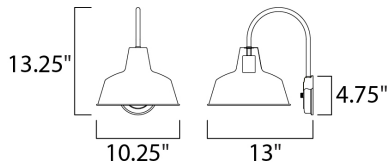

**MEASUREMENTS**

DIMENSION : 10.25" W x 13.25" H x 13" Ext  
 BACK PLATE : 4.75" W x 4.75" H x 10.5" HCO  
 HANGING WEIGHT : 2.86 lb

**LAMPING**

INPUT VOLTAGE : 120V  
 BULB : 1 x 60W Incandescent E26 Medium , 60W Total  
 BULB INCLUDED : (Not Included)  
 DIMMABLE : Yes  
 LIGHTING\_DIRECTION : Down