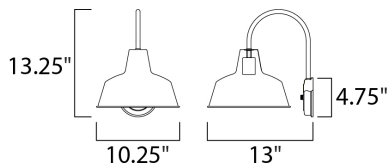

**MEASUREMENTS**

DIMENSION : 10.25" W x 13.25" H x 13" Ext  
 BACK PLATE : 4.75" W x 4.75" H x 10.5" HCO  
 HANGING WEIGHT : 2.86 lb

**LAMPING**

INPUT VOLTAGE : 120V  
 BULB : 1 x 60W Incandescent E26 Medium , 60W Total  
 BULB INCLUDED : (Not Included)  
 DIMMABLE : Yes  
 LIGHTING\_DIRECTION : Down