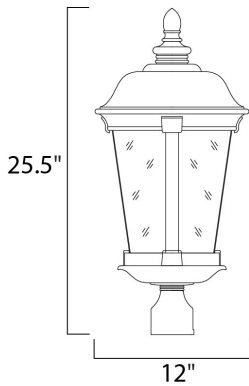

ADDITIONAL

RATED LIFE 1500 Hours
OPERATING TEMPERATURE:
-20°C (-4°F), 40°C (104°F)

MEASUREMENTS

DIMENSION : 12" L x 12" W x 25.5" H
HANGING WEIGHT : 15.87 lb

LAMPING

INPUT VOLTAGE : 120V
LUMENS : 2,016 Rated
BULB : 3 x 60W Incandescent E12 Candelabra , 180W Total
BULB INCLUDED : (Not Included)
DIMMABLE : Yes