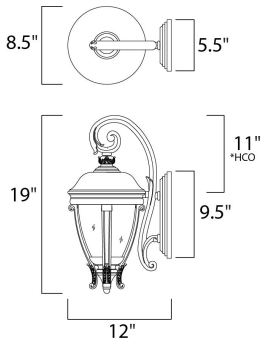

PRODUCT DESCRIPTION

Maxim Lighting's Camden VX Collection is made with Vivex, a material twice the strength of resin, is non-corrosive, UV resistant and backed with a 5-Year Limited Warranty. Camden VX is available in our Black or Golden Bronze finish and our Water Glass.

FINISHES OPTION

- Black
- Golden Bronze

GLASS

Water Glass WG

MATERIAL

Vivex Resin Composite + Glass

RATINGS

cETLus
Wet Location

ADDITIONAL

RATED LIFE 1500 Hours
OPERATING TEMPERATURE:
-20°C (-4°F), 40°C (104°F)

MEASUREMENTS

- DIMENSION : 8.5" W x 19" H x 12" Ext
- BACK PLATE : 5.5" W x 9.5" H x 11" HCO
- HANGING WEIGHT : 6.94449 lb

LAMPING

- INPUT VOLTAGE : 120V
- LUMENS : 1,344 Rated
- BULB : 2 x 40W Incandescent E12 Candelabra , 80W Total
- BULB INCLUDED : (Not Included)
- DIMMABLE : Yes

Always consult a qualified electrician before installing any lighting product.

WESTERN DISTRIBUTION CENTER (HEADQUARTER)
253 NORTH VINELAND AVE | CITY OF INDUSTRY, CA 91746
EASTERN DISTRIBUTION CENTER
4200 SHIRLEY DR. | ATLANTA, GA 30336
P. 626.956.4200 | F. 626.956.4225 | maximlighting.com