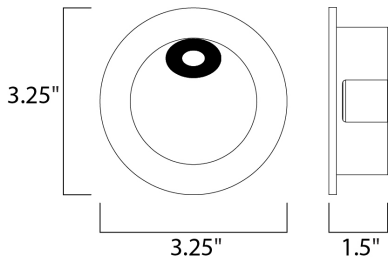

MEASUREMENTS

DIMENSION : 3.25" W x 3.25" H x 1.5" Ext
 HANGING WEIGHT : 0.44 lb

LAMPING

INPUT VOLTAGE : 120V
 LUMENS : 180 Rated (71 Del.)
 BULB : 1 x 2W LED PCB Integrated , 2W Total
 BULB INCLUDED : (Integrated)
 DIMMABLE : Triac CL
 CRI : 80+ CRI
 COLOR_TEMP : 3000K