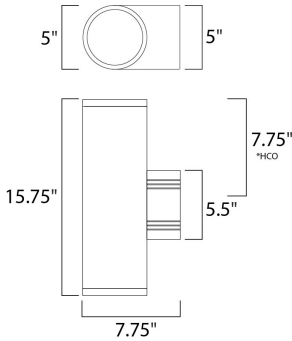

PRODUCT DESCRIPTION

Indirect exterior lighting not only provides illumination where you want it but also highlights the building structure for a beautiful architectural effect. Our collection of up and down lighting fixtures are available in both Architectural Bronze and Brushed Aluminum. They are also available in both Incandescent and LED. The fixtures are sealed with screw lenses that are water tight and allows, for the use of standard light bulbs.

MEASUREMENTS

DIMENSION : 5" W x 15.75" H x 7.75" Ext
BACK PLATE : 5" W x 5.5" H x 7.75" HCO
HANGING WEIGHT : 5.5 lb

LAMPING

INPUT VOLTAGE : 120V
LUMENS : 0 Rated
BULB : 2 x 75W Incandescent E26 Medium R30 , 150W Total
BULB INCLUDED : (Not Included)
DIMMABLE : Yes
LIGHTING_DIRECTION : Up/Dn

FINISHES OPTION

- Architectural Bronze
- Brushed Aluminum

MATERIAL

Aluminum

RATINGS

cETLus
Wet Location

ADDITIONAL

INSTALL UP/DOWN: All
OPERATING TEMPERATURE:
-20°C (-4°F), 40°C (104°F)

Always consult a qualified electrician before installing any lighting product.