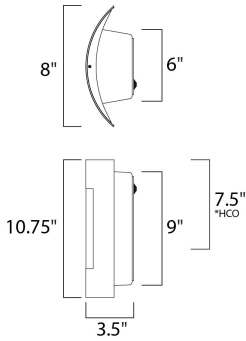

PRODUCT DESCRIPTION