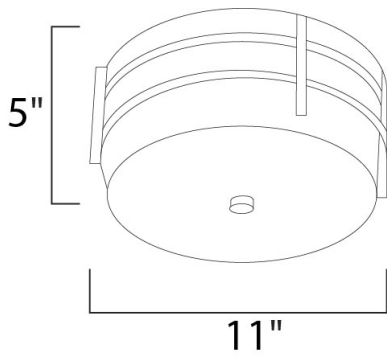

PRODUCT DESCRIPTION

MEASUREMENTS

DIMENSION : 11" L x 11" W x 5" H
 HANGING WEIGHT : 4.07 lb

LAMPING

INPUT VOLTAGE : 120V
 LUMENS : 910 Rated
 BULB : 2 x 9W LED E26 Medium , 18W Total
 BULB INCLUDED : (Included)
 DIMMABLE : Triac CL
 CRI : 90+ CRI
 COLOR_TEMP : 3000K