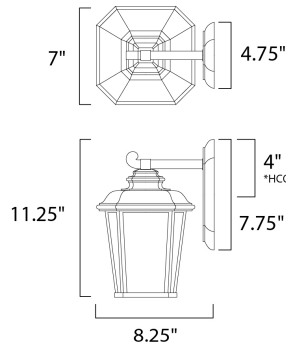

PRODUCT DESCRIPTION

MEASUREMENTS

DIMENSION : 7" W x 11.25" H x 8.25" Ext
BACK PLATE : 4.75" W x 7.75" H x 4" HCO
HANGING WEIGHT : 3.32 lb

LAMPING

INPUT VOLTAGE : 120V
LUMENS : 800 Rated
BULB : 1 x 9W LED E26 Medium , 9W Total
BULB INCLUDED : (Included)
DIMMABLE : Triac CL
CRI : 90+ CRI
COLOR_TEMP : 3000K

FINISHES OPTION

Black Oxide

GLASS

Weathered Frost WF

MATERIAL

Die Cast Aluminum

RATINGS

cETLus
Wet Location
JA8 Bulb In

ADDITIONAL

INCANDESCENT WATTS:
RATED LIFE 25000 Hours
OPERATING TEMPERATURE:
-20°C (-4°F), 40°C (104°F)

Always consult a qualified electrician before installing any lighting product.