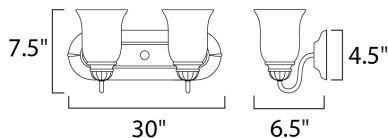

MEASUREMENTS

DIMENSION : 14" W x 7.5" H x 6.5" Ext
 BACK PLATE : 14.25" W x 4.5" H
 HANGING WEIGHT : 3.08 lb

LAMPING

INPUT VOLTAGE : 120V
 LUMENS : 2,300 Rated
 BULB : 2 x 60W Incandescent E26 Medium , 120W Total
 BULB INCLUDED : (Not Included)
 DIMMABLE : Yes
 COLOR_TEMP : 2700K