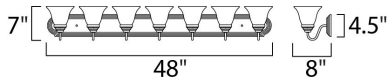

MEASUREMENTS

DIMENSION : 48" W x 7" H x 8" Ext
 BACK PLATE : 48.17" W x 4.56" H x 4.07" HCO
 HANGING WEIGHT : 11.88 lb

LAMPING

INPUT VOLTAGE : 120V
 LUMENS : 8,050 Rated
 BULB : 7 x 60W Incandescent E26 Medium , 420W Total
 BULB INCLUDED : (Not Included)
 DIMMABLE : Yes