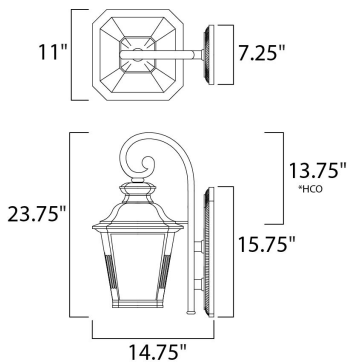

PRODUCT DESCRIPTION

Knoxville EE is a cross between transitional and traditional styles in Bronze finish. Is part of our energy saving collection.

MEASUREMENTS

DIMENSION : 11" W x 23.75" H x 14" Ext
BACK PLATE : 4.75" W x 5.75" H x 2.5" HCO
HANGING WEIGHT : 9.39 lb

LAMPING

INPUT VOLTAGE : 120V
LUMENS : 1,760 Rated
BULB : 1 x 26W Fluorescent GU24 , 26W Total
BULB INCLUDED : (Included)
DIMMABLE : No
COLOR_TEMP : 2700K

FINISHES OPTION

Bronze

GLASS

Frosted Seedy FS

MATERIAL

Die Cast Aluminum

RATINGS

cETLus
Wet Location

ADDITIONAL

RATED LIFE 10000 Hours
OPERATING TEMPERATURE:
-20°C (-4°F), 40°C (104°F)

Always consult a qualified electrician before installing any lighting product.