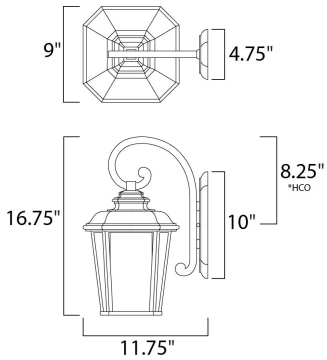

PRODUCT DESCRIPTION

MEASUREMENTS

DIMENSION : 9" W x 16.75" H x 11.75" Ext
BACK PLATE : 4.75" W x 10" H x 8.25" HCO
HANGING WEIGHT : 8.3 lb

LAMPING

INPUT VOLTAGE : 120V
LUMENS : 1,355 Rated
BULB : 1 x 18W Fluorescent GU24 , 18W Total
BULB INCLUDED : (Included)
DIMMABLE : No
COLOR_TEMP : 2700K

FINISHES OPTION

Black Oxide

GLASS

Seedy and Frosted CDFT

MATERIAL

Die Cast Aluminum

RATINGS

Wet Location

ADDITIONAL

OPERATING TEMPERATURE:
-20°C (-4°F), 40°C (104°F)

Always consult a qualified electrician before installing any lighting product.