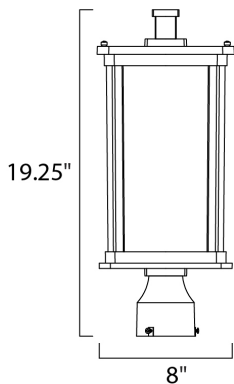

#### MATERIAL

Die Cast Aluminum

#### MEASUREMENTS

DIMENSION : 8" L x 8" W x 19.25" H  
HANGING WEIGHT : 6.6 lb