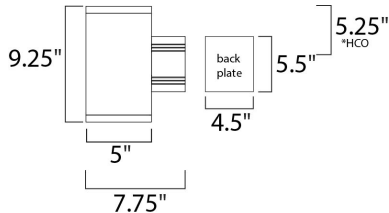

PRODUCT DESCRIPTION

Indirect exterior lighting not only provides illumination where you want but it also highlights the building structure for a beautiful architectural effect. Our collection of up and down lighting fixtures are available in both Architectural Bronze and Brushed Aluminum.