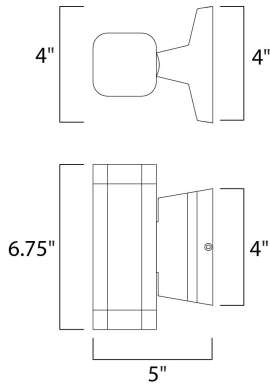

**MEASUREMENTS**

DIMENSION : 4" W x 6.75" H x 5" Ext  
 BACK PLATE : 4.75" W x 4.75" H x 3.5" HCO  
 HANGING WEIGHT : 2.01 lb

**LAMPING**

INPUT VOLTAGE : 120V  
 LUMENS : 840 Rated  
 BULB : 2 x 6W LED PCB Integrated , 12W Total  
 BULB INCLUDED : (Integrated)  
 DIMMABLE : No  
 CRI : 80+ CRI  
 COLOR\_TEMP : 3000K  
 LIGHTING\_DIRECTION : Up/Dn