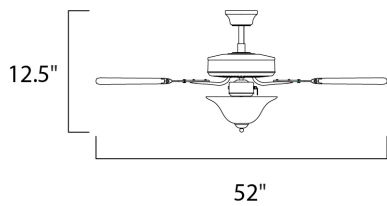

PRODUCT DESCRIPTION

The Basic-Max ceiling fan features the ability to be installed three different ways: close mount, standard stem, and optional stems up to 72" long.

MEASUREMENTS

DIMENSION : 52" W x 12.5" H
 HANGING WEIGHT : 15 lb