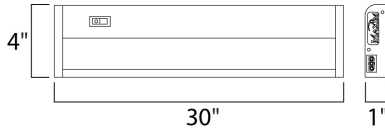

PRODUCT DESCRIPTION

The MX-L120-DL features the same low profile frame of the MX-L120DC and also full dimmability but with an increased lumen output. Featuring the new LG 5630 LED with closer spacing for better light distribution and lower operating temperatures for longer life. The hinged top gives access for easy installation with captured mounting screws and quick wire connectors.

MEASUREMENTS

DIMENSION : 30" L x 4" W x 1" H
 HANGING WEIGHT : 3.87 lb

LAMPING

INPUT VOLTAGE : 120V
 LUMENS : 882 Rated
 BULB : 1 x 15W LED PCB Integrated , 0W Total
 BULB INCLUDED : (Integrated)
 DIMMABLE : Triac CL
 CRI : 80+ CRI
 COLOR_TEMP : 3000K