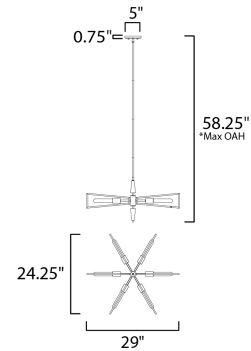

FINISHES OPTION

Black / Satin Brass (BKSBR)

MATERIAL

Steel

RATINGS

cETLus
Dry Location

ADDITIONAL

SLOPE: 90
OPERATING TEMPERATURE:
-20°C (-4°F), 40°C (104°F)

MEASUREMENTS

DIMENSION : 29" L x 29" W x 24.25" H
MAX OAH : 58.25" OAH
CANOPY : 5" W x 0.75" H x 5" L
HANGING WEIGHT : 7.04 lb

LAMPING

INPUT VOLTAGE : 120V
BULB : 6 x 60W Incandescent E26 Medium , 360W Total
BULB INCLUDED : (Not Included)
DIMMABLE :