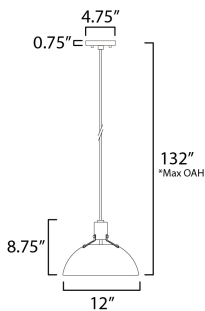

**PRODUCT DESCRIPTION**

Sockets are suspended above a metal spun dome in your choice of Black or White with Gold accents or Satin Nickel with Black accents. A clean and simple approach to modern or transitional lighting, the opening allows light to shine through the opening atop while providing functional light below. This break in the two parts is supported with straps and decorative rivets in complimentary finishes for a subtly tasteful two-tone finish. A coordinating pin-up wall sconce offers a bedside application to this design with integrated switch on its back plate and two feet of cord cover that can be removed and hardwired per your preference.

**FINISHES OPTION**

-  Antique Brass / Black (ABBK)
-  Satin Nickel (SN)
-  White/Satin Brass (WTSBR)

**MATERIAL**

Aluminum, Steel

**RATINGS**

cETLus  
Dry Location

**ADDITIONAL**

OPERATING TEMPERATURE:  
-20°C (-4°F), 40°C (104°F)

**MEASUREMENTS**

- DIMENSION : 12" W x 8.75" H
- MAX OAH : 132" OAH
- CANOPY : 4.75" W x 0.75" H x 4.75" L
- HANGING WEIGHT : 1.92 lb

**LAMPING**

- INPUT VOLTAGE : 120V
- BULB : 1 x 60W Incandescent E26 Medium , 60W Total
- BULB INCLUDED : (Not Included)
- DIMMABLE :