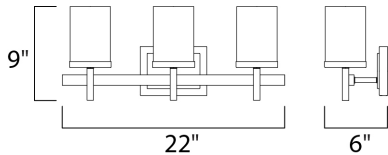

PRODUCT DESCRIPTION

Square glass shades ride upon a rectangular bar to create geometry at its best. Available in Polished Chrome with Satin White glass and Satin Nickel and white Linen glass.