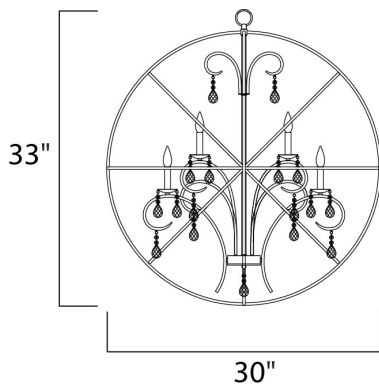

PRODUCT DESCRIPTION

A spherical frame of metal surround a simple line chandelier draped in crystal for a transitional style that fits any interior design. Orbit is available in 2 sizes and 2 finishes, Oil Rubbed Bronze with Cognac crystal and a combo finish of Anthracite and Polished Nickel with Clear crystal.

MEASUREMENTS

DIMENSION : 30" L x 30" W x 33" H
 MAX OAH : 69" OAH
 CANOPY : 5" W x 1" H x 5" L
 HANGING WEIGHT : 21.56 lb

LAMPING

INPUT VOLTAGE : 120V
 BULB : 9 x 60W Incandescent E12 Candelabra , 540W Total
 BULB INCLUDED : (Not Included)
 DIMMABLE :