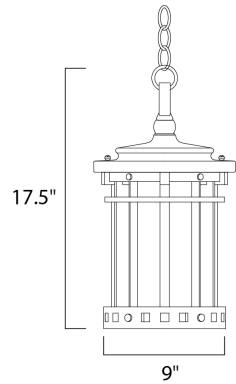

**PRODUCT DESCRIPTION**

Santa Barbara Cast is a transitional style collection from Maxim Lighting International in Sienna finish with Seedy glass.

**MEASUREMENTS**

DIMENSION : 9" L x 9" W x 17.5" H

HANGING WEIGHT : 7.92 lb