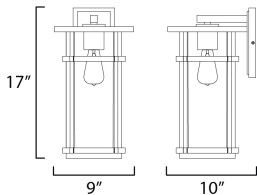

**MEASUREMENTS**

DIMENSION : 9" W x 17" H x 10" Ext  
 BACK PLATE : 4.75" W x 8" H x 13" HCO  
 HANGING WEIGHT : 4.97 lb

**LAMPING**

INPUT VOLTAGE : 120V  
 BULB : 1 x 60W Incandescent E26 Medium , 60W Total  
 BULB INCLUDED : (Not Included)  
 DIMMABLE :