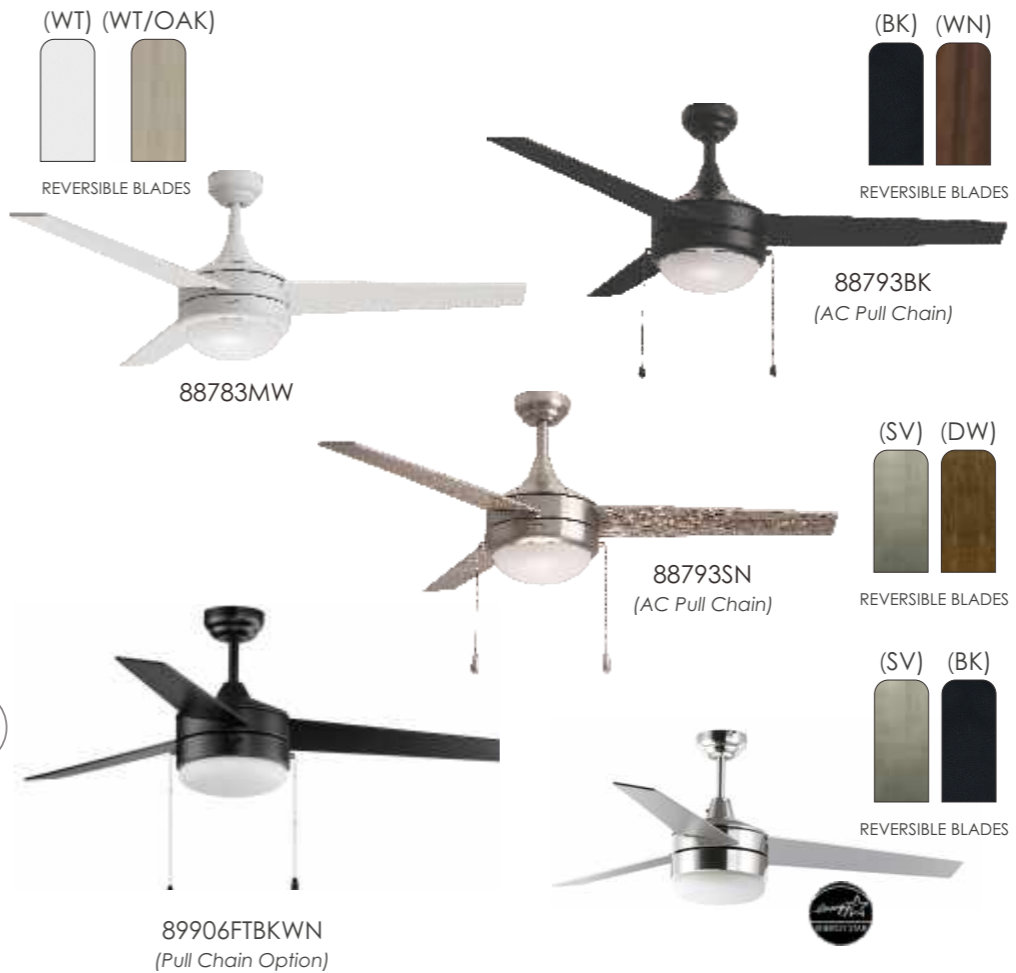

TRIO | 88783 | 88793 | 89906 | 89909

Trio is a streamlined, economical builder fan pairing modern simplicity with dependable performance. A 52" blade span and three plywood blades provide smooth, balanced airflow with a lighter, contemporary profile. Choose pull chain or wall control operation for everyday convenience. Each finish is matched to dual-sided reversible blades: Black/Black-Walnut, Nickel/Silver-Distressed Grey, and Matte White/White-White Oak.

Indoor | AC Motor | Plywood Blades | Reversible Blades | Wall Control or Pull Chain Options