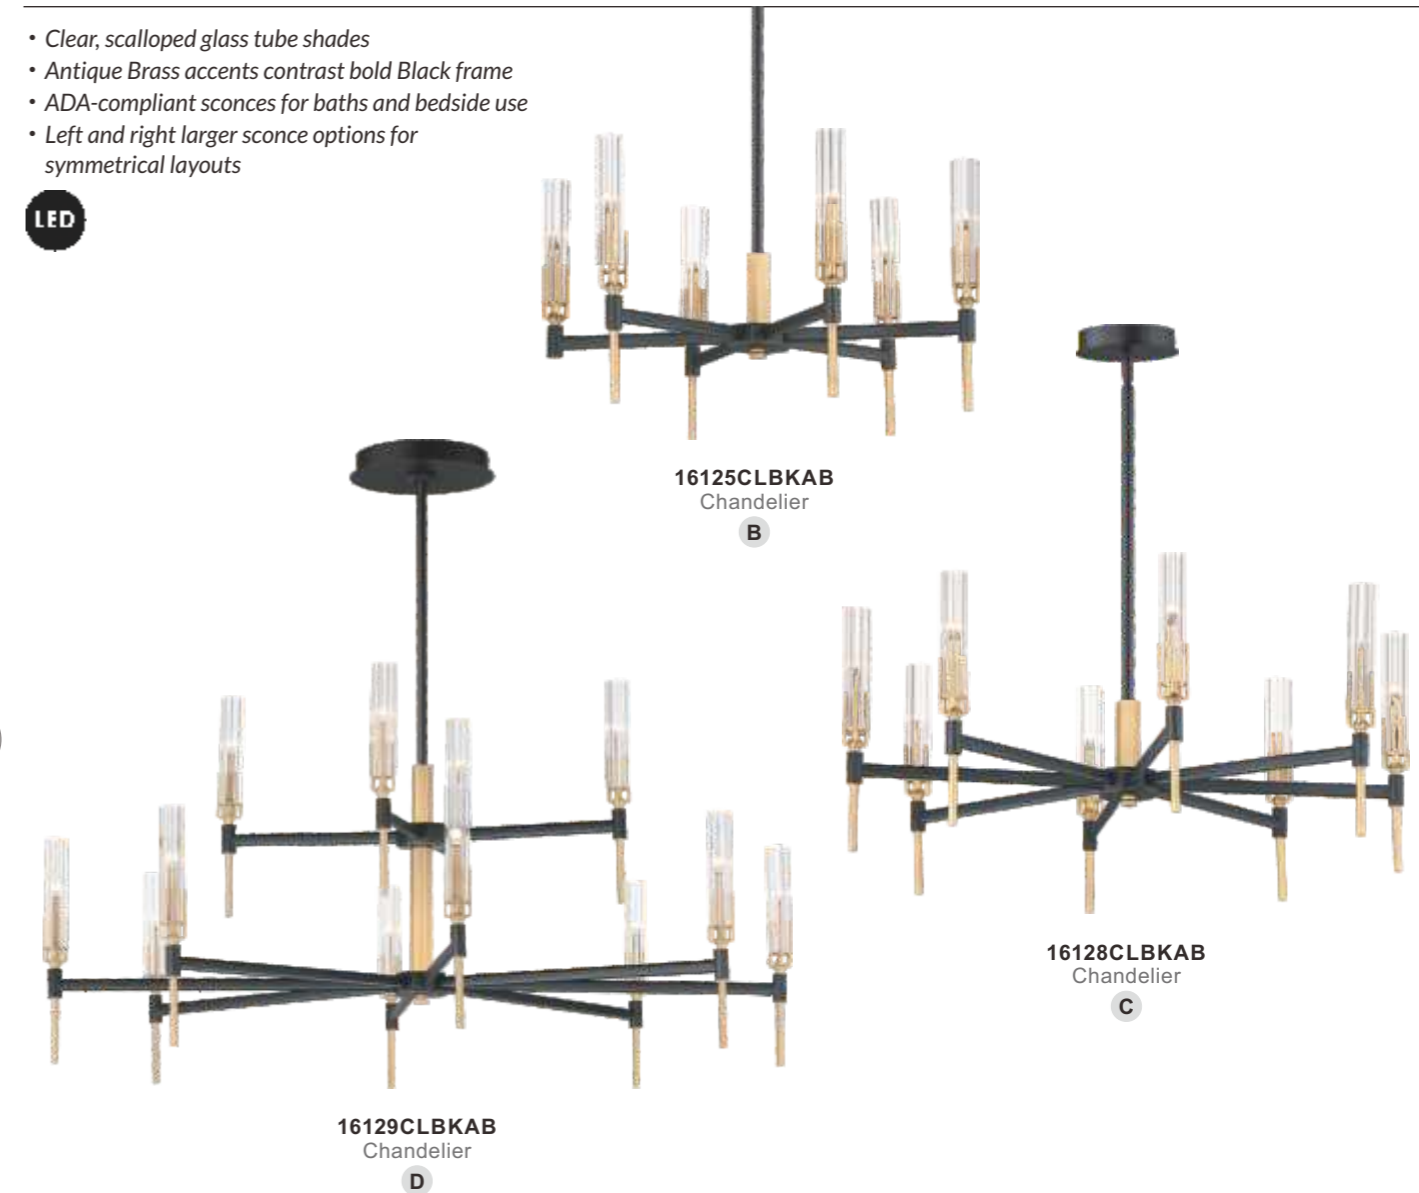

FINISH & MATERIAL

■ BLACK / GOLD LEAF (BKGL) ■ DARK GREY / GOLD LEAF (DGGL) ■ MATTE WHITE / GOLD LEAF (MWGL)

FLAMBEAU

16127CLBKAB
Linear Chandelier
A

FLAMBEAU

Dramatic yet refined, this collection layers light, glass, and metal into a composition of quiet opulence. Clear, scalloped hurricane glass shades glow as if suspended, delicately held by sculptural metal prongs finished in Antique Brass. A contrasting Black frame anchors the design, offered in cascading pendants, tiered chandeliers, and elongated singles that bring presence without excess. From dining rooms to entries and baths, the collection adapts effortlessly. Thoughtfully designed ADA wall sconces, available in left- and right-facing orientations, complete the story with balance and architectural intent.

- Clear, scalloped glass tube shades
- Antique Brass accents contrast bold Black frame
- ADA-compliant sconces for baths and bedside use
- Left and right larger sconce options for symmetrical layouts

LED