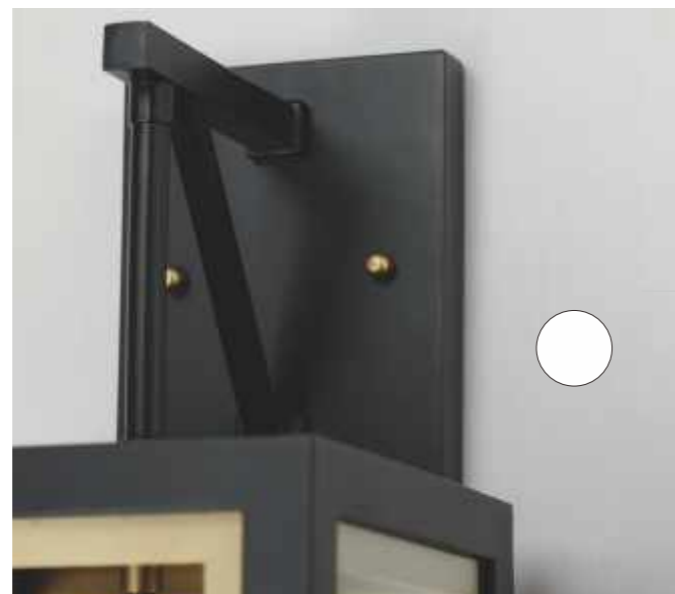

NEOCLASS

NEOCLASS

Two-tone frames of Black with internal Gold frames provides a neoclassical approach to the squared coach lantern. The sconces jut out from the wall on well-defined trusses that add a contemporary element. Delivering a classic design that suits most exteriors, this collection adds interest in the interior contrasting frame of Gold that secures clear glass panes to diffuse the lamp within.

- Die cast aluminum frames in matte Black
- Glass panels framed in Gold within matte Black fixtures
- Pendants suitable for indoor and outdoor applications
- Oversized pendants and sconces for larger buildings

	ITEM#	DIMENSION	LAMPING	ADDITIONAL
A	30051	7"W x 12.5"H, 57.5"OAH	1 x 60W E26 Medium base	DC
B	30058	12"W x 20"H, 64.75"OAH	4 x 40W E12 Candelabra	DC

FINISH & MATERIAL

- CLEAR GLASS (CL)
- BLACK / GOLD (BKGLD)