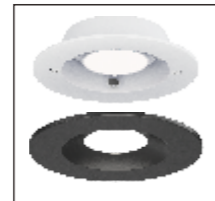

MSC8766
Chicago Plenum Mud Ring