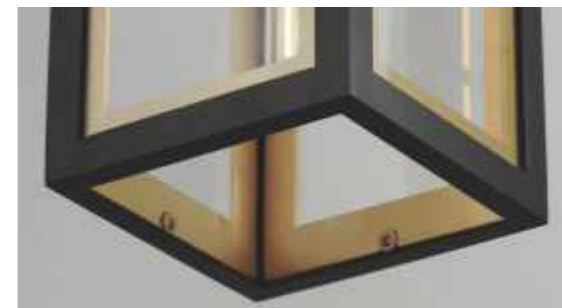

ITEM#	DIMENSION	LAMPING	ADDITIONAL
A	30051	7"W x 12.5"H, 57.5"OAH	1 x 60W E26 Medium base	DC
B	30058	12"W x 20"H, 64.75"OAH	4 x 40W E12 Candelabra	DC

FINISH & MATERIAL

- CLEAR GLASS (CL)
- BLACK / GOLD (BKGLD)