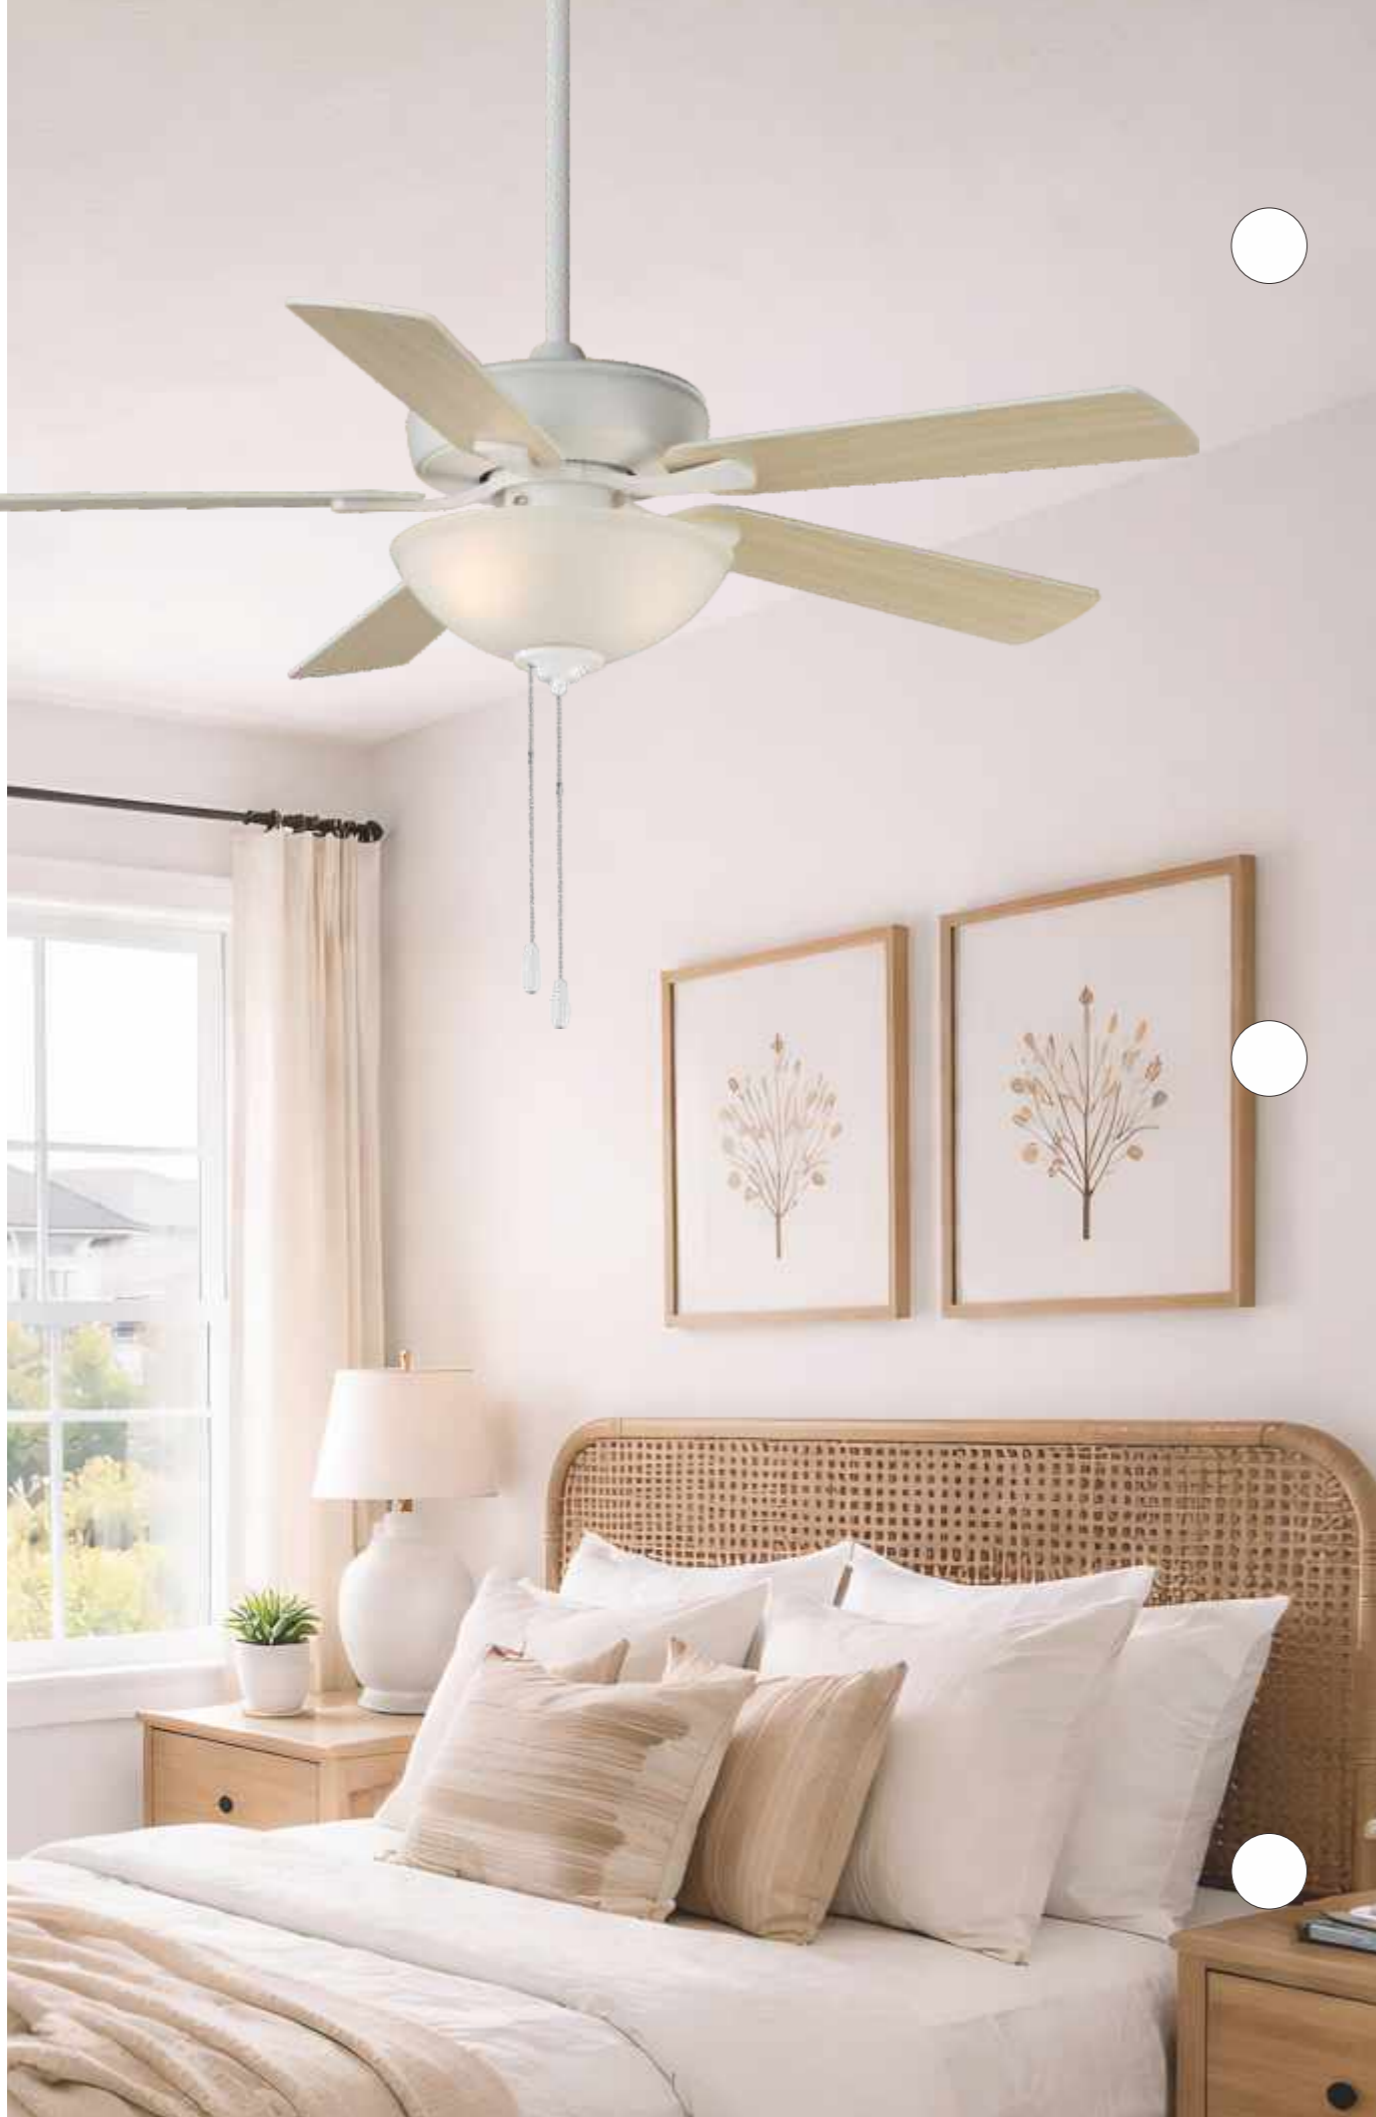

52" SUPER-MAX