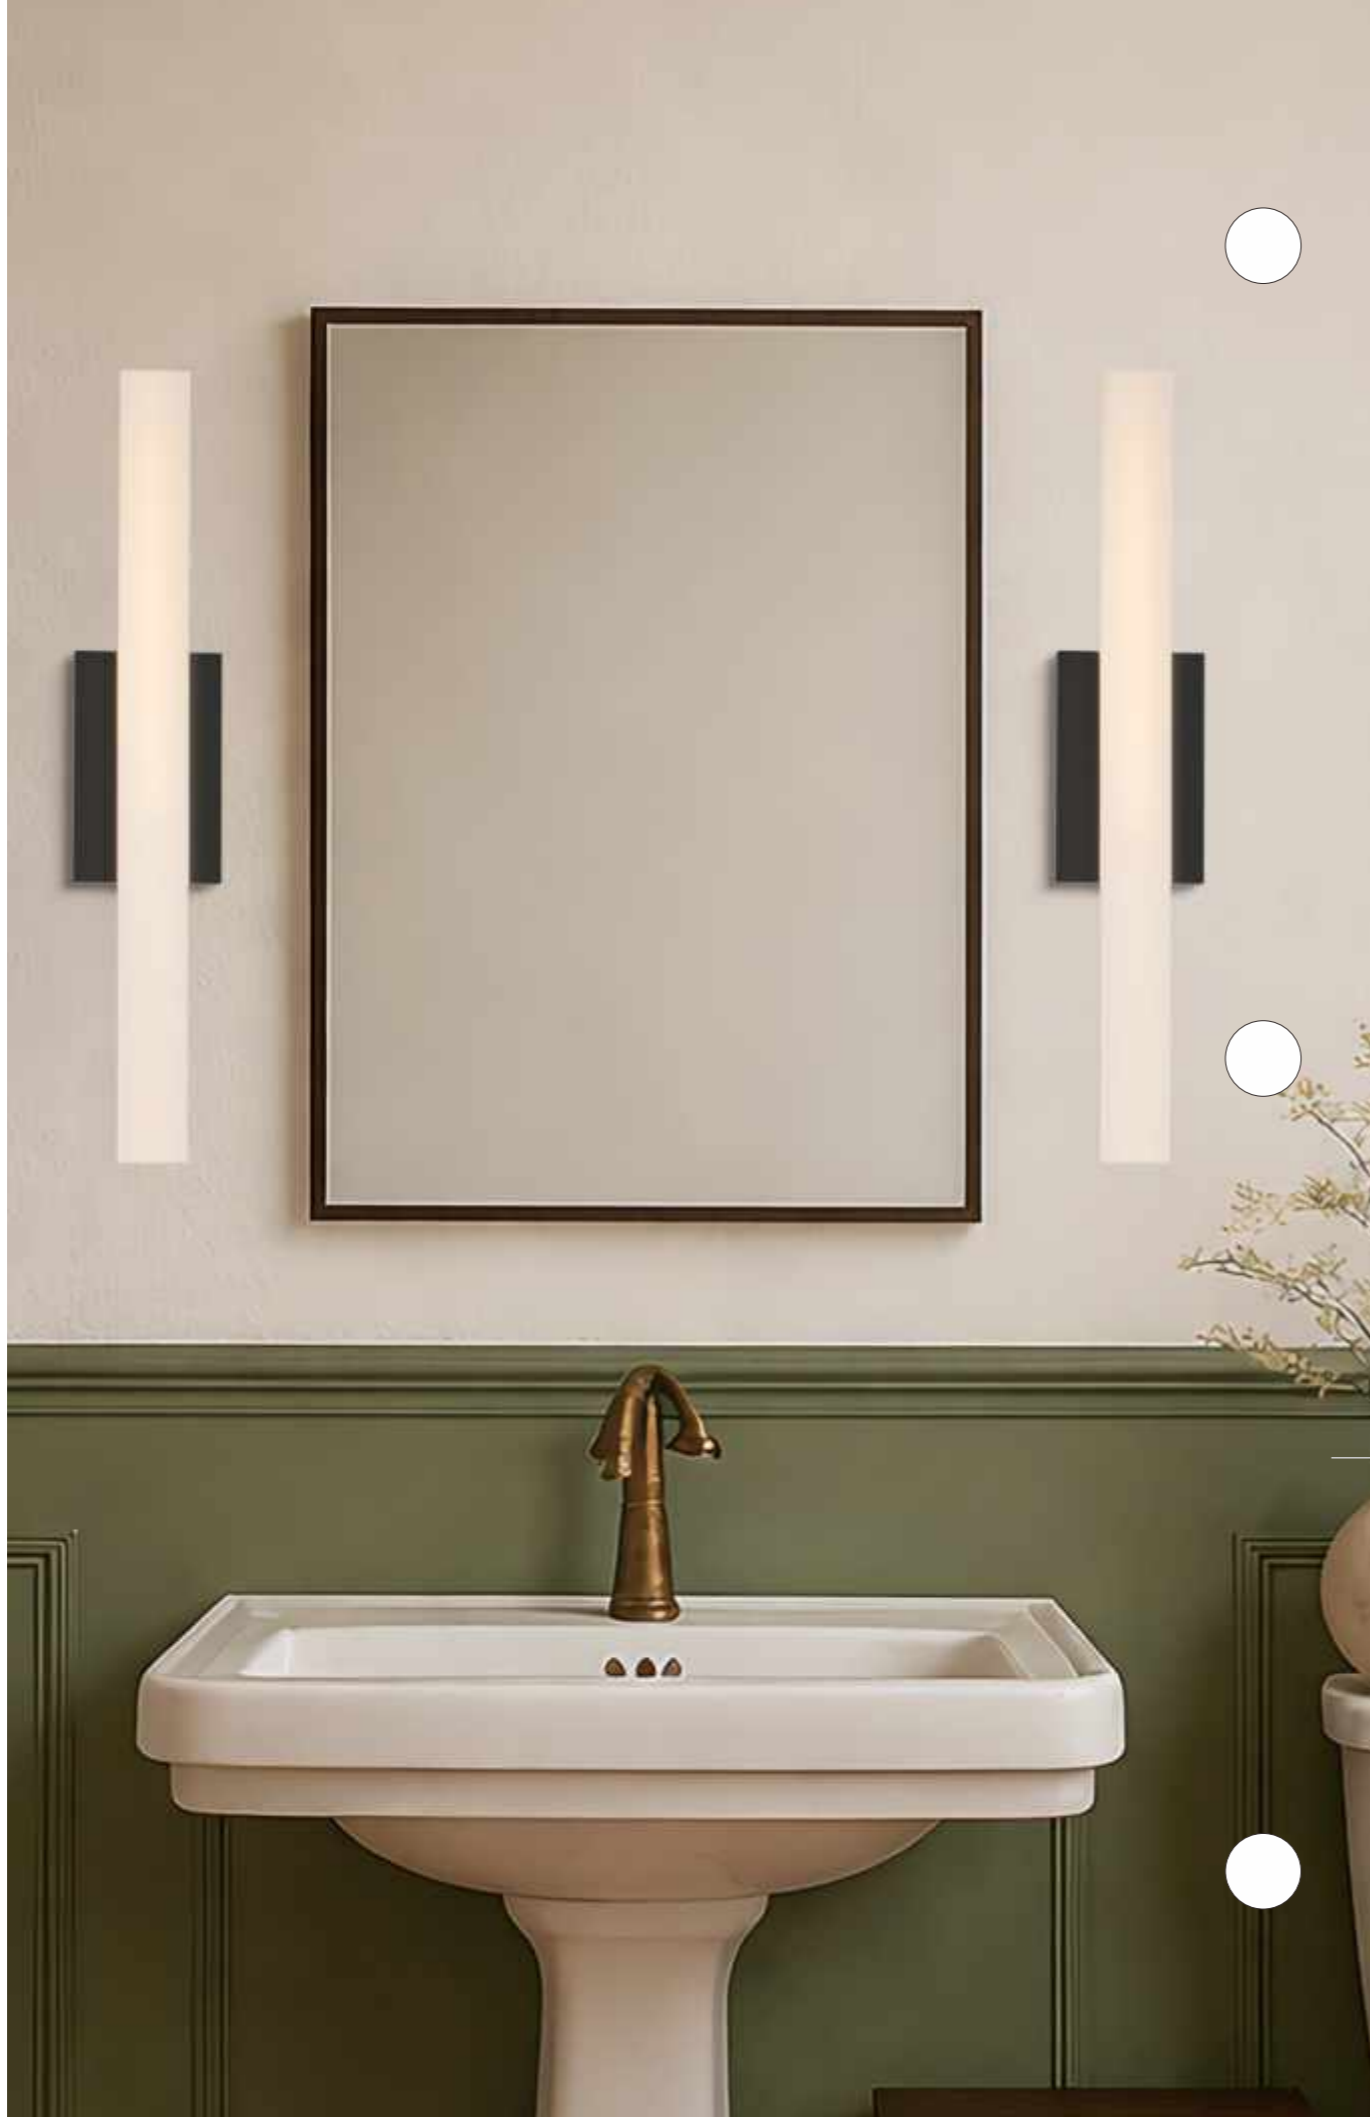

VOGUE

Vogue is sleek and sculptural, revealing its depth through a dual-layer acrylic design. A clear outer shell frames a Matte White illuminated core, creating dimension and a refined glow. Precision mitered edges, cut at sharp angles, heighten the architectural effect, while the face-forward view remains clean and minimal. Offered in Black, Brass, and Nickel, this light bar brings tailored sophistication and graphic clarity to baths and vanities.

- Dual-layer clear and Matte White acrylic construction
- Mitered edges for architectural detailing
- Offered in Black, Brass, and Nickel finishes
- Ideal for modern baths and vanities

B

C

A

D

E

ITEM#	DIMENSION	LAMPING	ADDITIONAL
A 59100	5"W x 14"H x 2"Ext. 13"HCO	16W Integrated LED COLOR TEMP: 2700-3000-3500-4000-5000K CRI: 90+ LUMENS: 850 DELIVERED	
B 59101	18"W x 5"H x 2"Ext. 2.5"HCO	20W Integrated LED COLOR TEMP: 2700-3000-3500-4000-5000K CRI: 90+ LUMENS: 1250 DELIVERED	
C 59102	24"W x 5"H x 2"Ext. 2.5"HCO	24W Integrated LED COLOR TEMP: 2700-3000-3500-4000-5000K CRI: 90+ LUMENS: 1350 DELIVERED	
D 59103	30"W x 5"H x 2"Ext. 2.5"HCO	27W Integrated LED COLOR TEMP: 2700-3000-3500-4000-5000K CRI: 90+ LUMENS: 1800 DELIVERED	
E 59104	36"W x 5"H x 2"Ext. 2.5"HCO	30W Integrated LED COLOR TEMP: 2700-3000-3500-4000-5000K CRI: 90+ LUMENS: 2000 DELIVERED	

FINISH & MATERIAL

CLEAR/FROSTED ACRYLIC (CLFT) BLACK (BK) NATURAL AGED BRASS (NAB) SATIN NICKEL (SN)