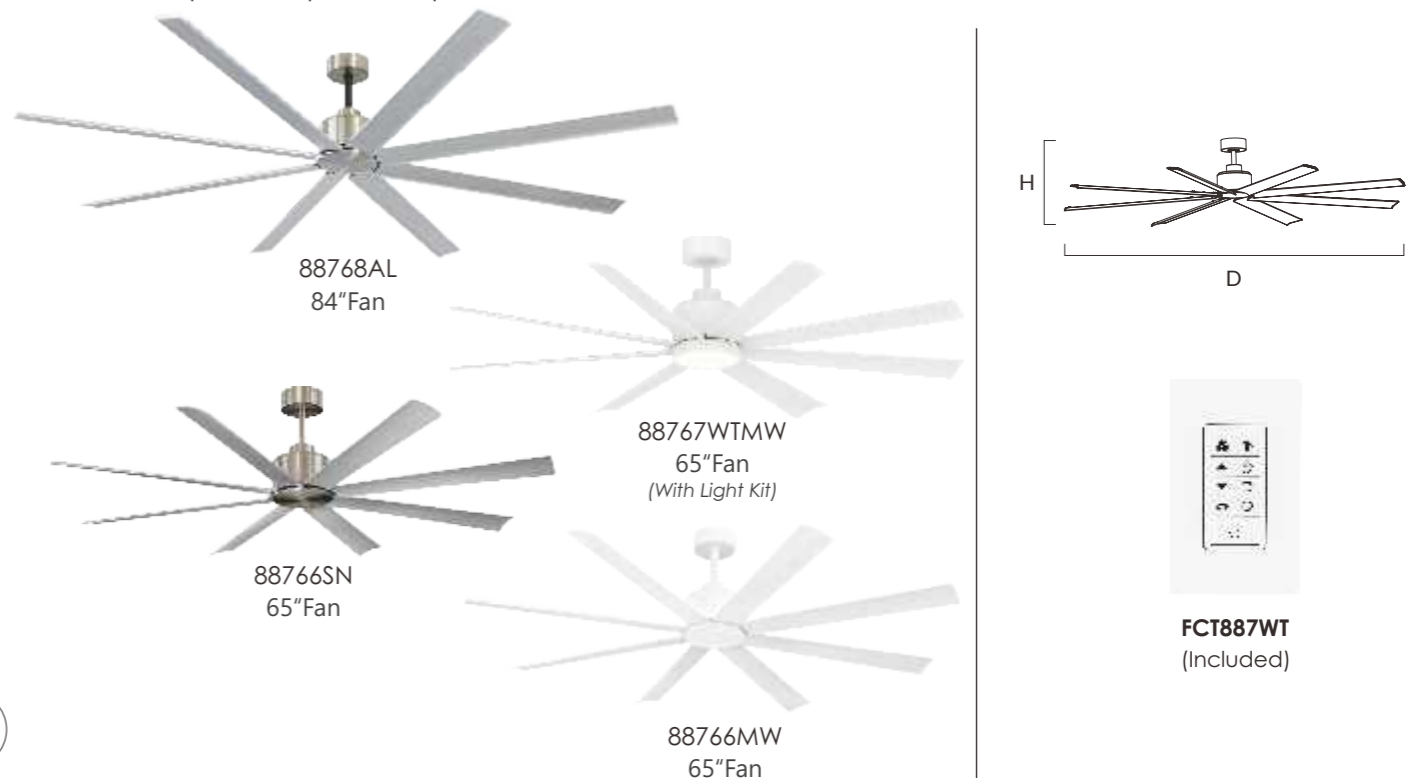

CONDOR | 88766 | 88767 | 88768

Expansive blade spans of 65" ABS blades or 80" aluminum blades, the Condor soars as an outdoor rated fan. Clean design with a DC motor and strong airflow performance. Available in Matte Black, Matte White, or Brushed Aluminum. No light kit included. Paired with a DC wall control that does not get interrupted by various frequencies and uses novel 3-wire installations to provide reliable functionality.

Indoor/Outdoor | DC Motor | Wet Rated | 65" ABS Blades/80" Aluminum Blades