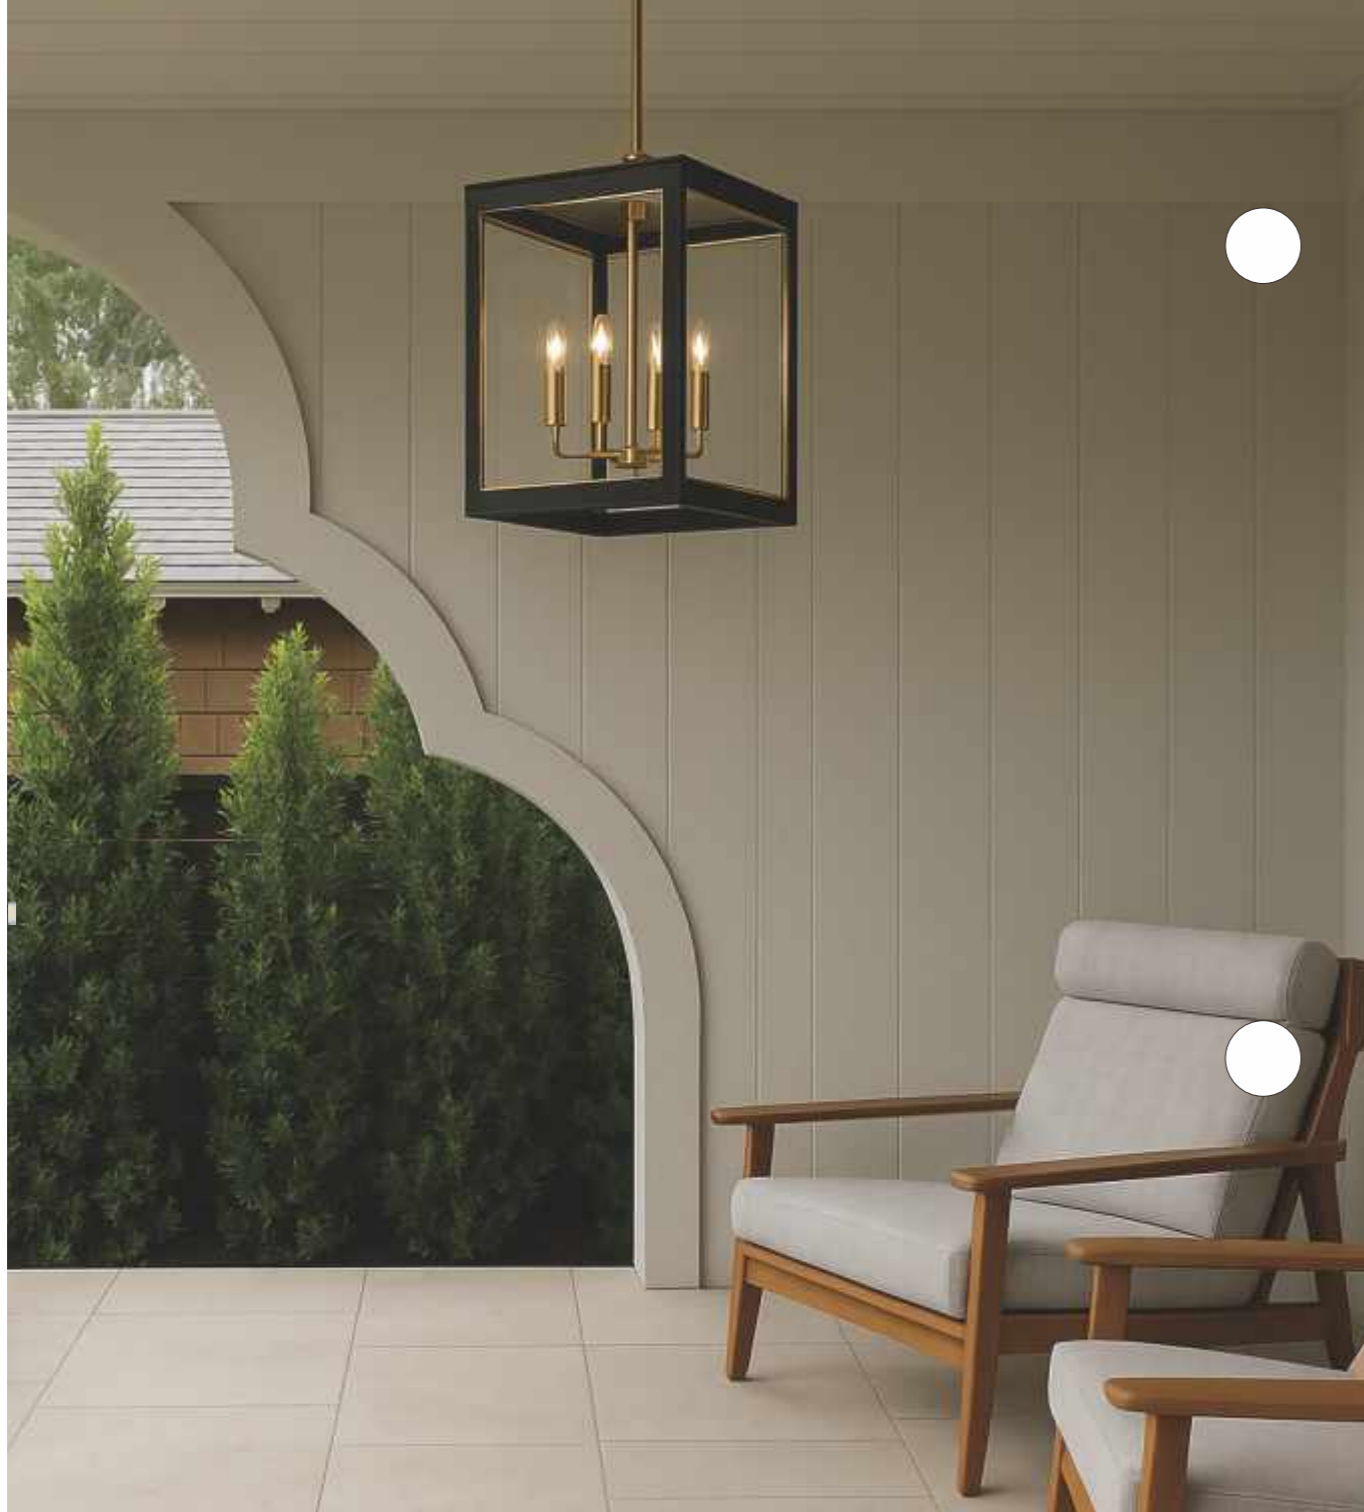

NEOCLASS

NEOCLASS

Two-tone frames of Black with internal Gold frames provides a neoclassical approach to the squared coach lantern. The sconces jut out from the wall on well-defined trusses that add a contemporary element. Delivering a classic design that suits most exteriors, this collection adds interest in the interior contrasting frame of Gold that secures clear glass panes to diffuse the lamp within.