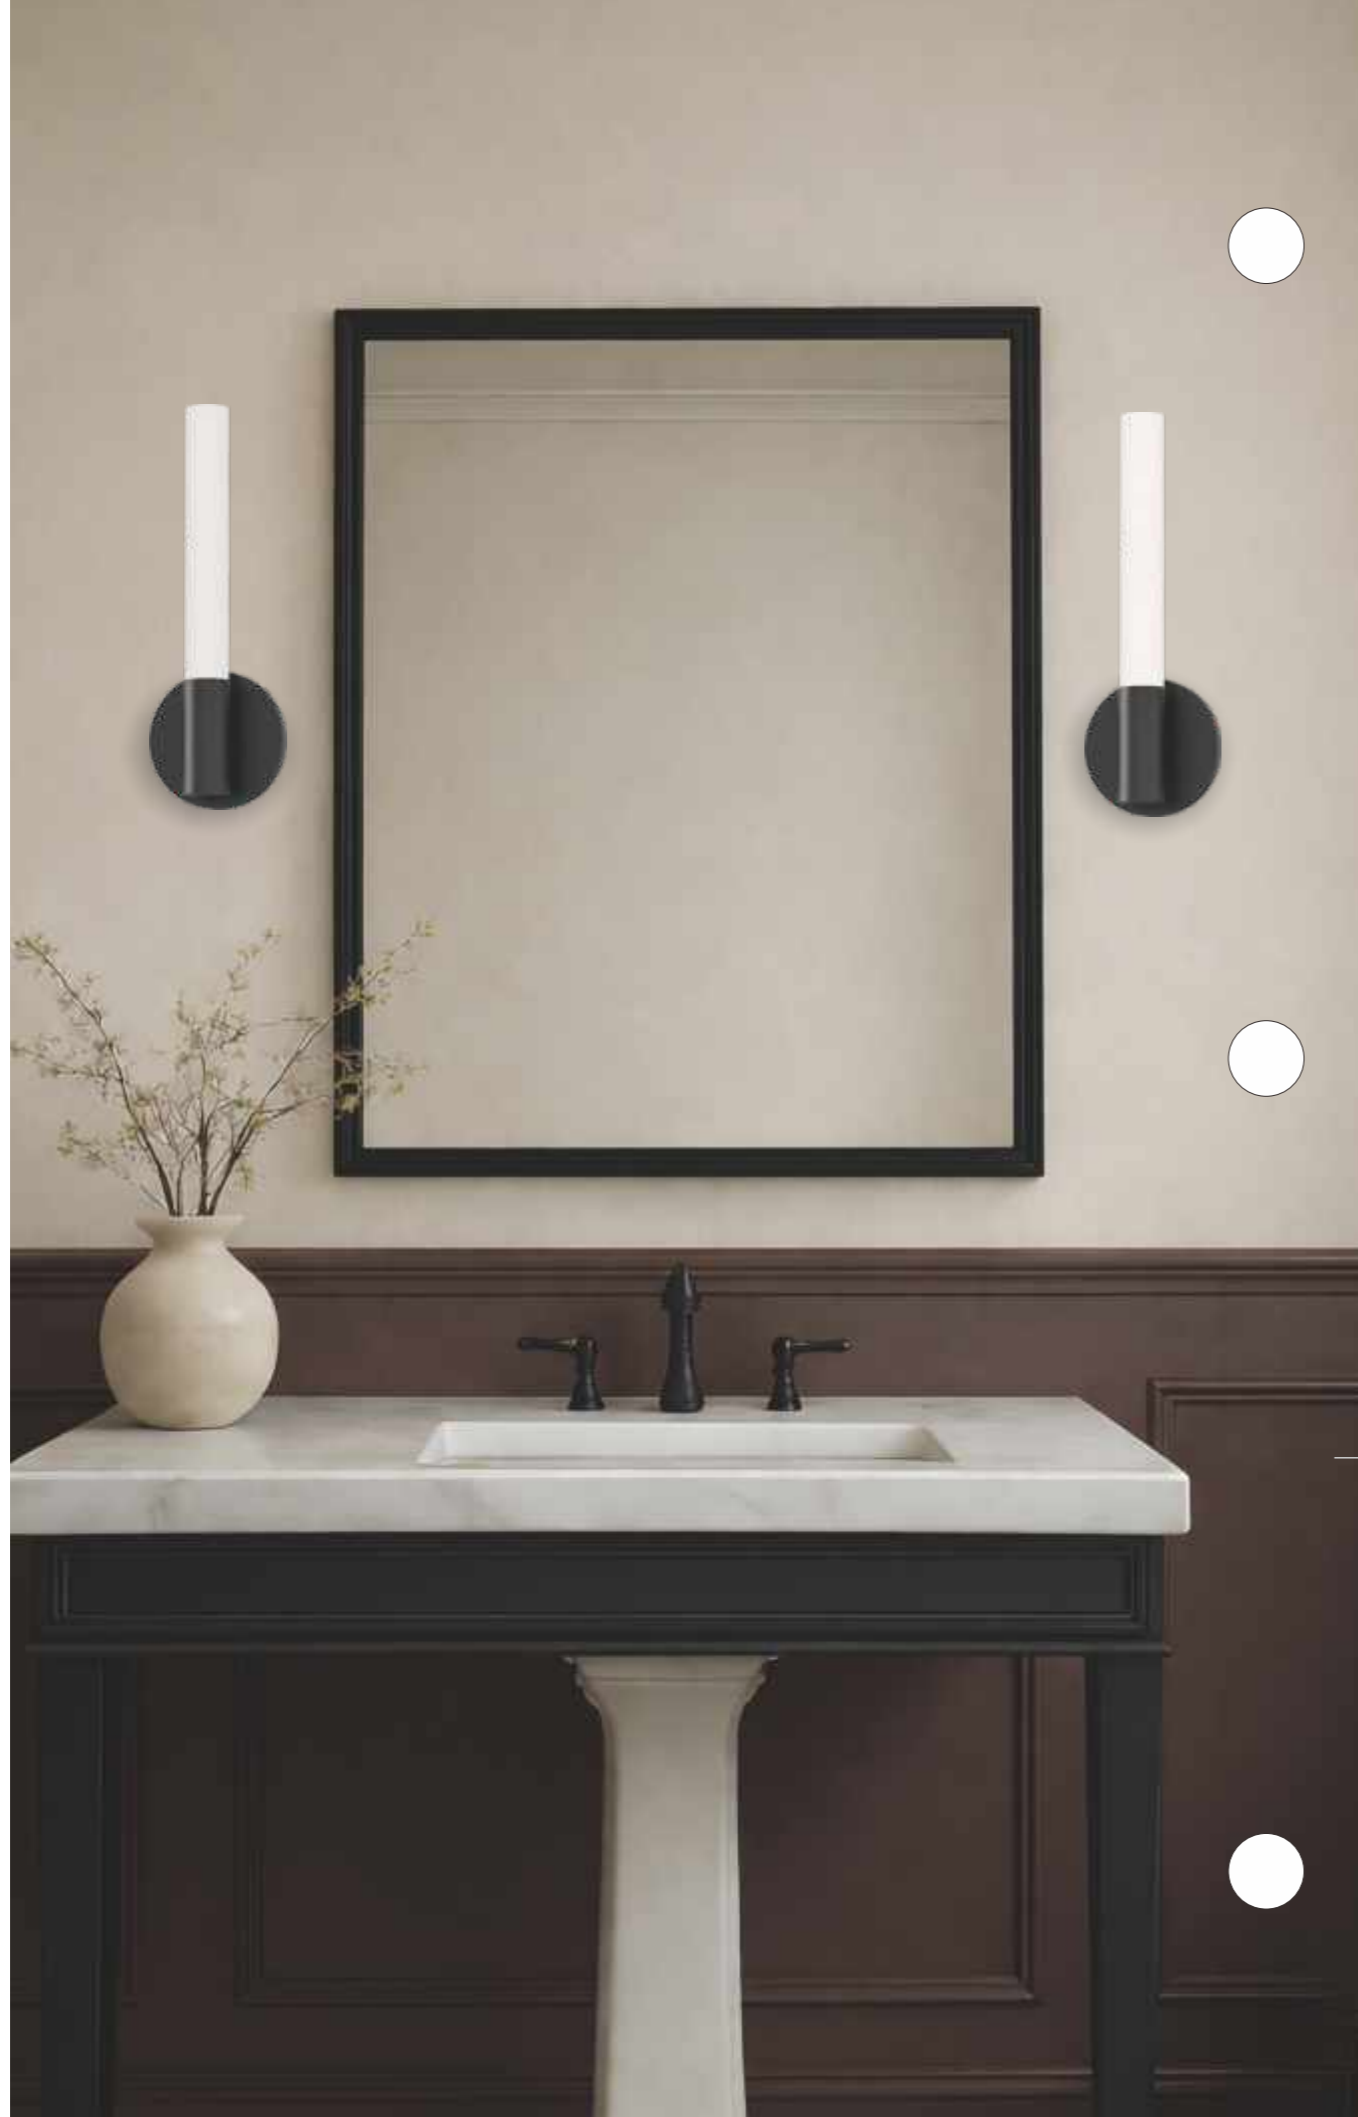

TUBI

TUBI

An ultra-slim tube of light extends in both directions, giving this LED wall sconce a crisp, refined profile. Offered in multiple lengths and finishes, Tubi mounts to a single-gang box or standard junction box with the included five-inch cover plate. An accessible switch on the frame lets you choose from five color temperatures. Streamlined and flexible, Tubi delivers precise, contemporary illumination with ease.

- Ultra-slim bi-directional LED tube
- 5CCT switch for field-selectable color temperature
- Mounts to single-gang or standard junction box
- Multiple lengths and finishes for flexible use

ITEM#	DIMENSION	LAMPING	ADDITIONAL
A 52510	2.75"W x 14.25"H x 1.75"Ext. 13"HCO	16W Integrated LED COLOR TEMP: 2700-3000-3500-4000-5000K CRI: 90+ LUMENS: 1100 DELIVERED	
B 52511	18"W x 2.75"H x 1.75"Ext. 1.5"HCO	20W Integrated LED COLOR TEMP: 2700-3000-3500-4000-5000K CRI: 90+ LUMENS: 1300 DELIVERED	
C 52512	24"W x 2.75"H x 1.75"Ext. 1.5"HCO	24W Integrated LED COLOR TEMP: 2700-3000-3500-4000-5000K CRI: 90+ LUMENS: 1800 DELIVERED	
D 52513	30"W x 2.75"H x 1.75"Ext. 1.5"HCO	27W Integrated LED COLOR TEMP: 2700-3000-3500-4000-5000K CRI: 90+ LUMENS: 2000 DELIVERED	
E 52514	36"W x 2.75"H x 1.75"Ext. 1.5"HCO	30W Integrated LED COLOR TEMP: 2700-3000-3500-4000-5000K CRI: 90+ LUMENS: 2400 DELIVERED	

FINISH & MATERIAL

- WHITE ACRYLIC (WT)
- BLACK (BK)
- NATURAL AGED BRASS (NAB)
- SATIN NICKEL (SN)