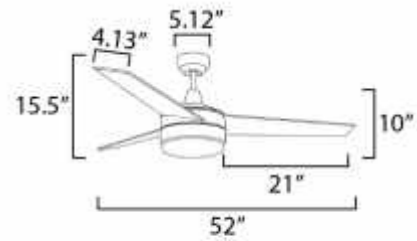

TRIO | 88783 | 88793 | 89906 | 89909

Trio is a streamlined, economical builder fan pairing modern simplicity with dependable performance. A 52" blade span and three plywood blades provide smooth, balanced airflow with a lighter, contemporary profile. Choose pull chain or wall control operation for everyday convenience. Each finish is matched to dual-sided reversible blades: Black/Black-Walnut, Nickel/Silver-Distressed Grey, and Matte White/White-White Oak.

Indoor | AC Motor | Plywood Blades | Reversible Blades | Wall Control or Pull Chain Options