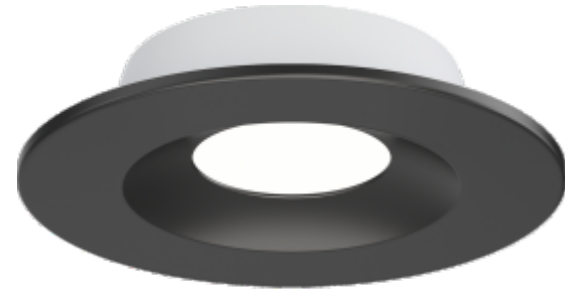

CRISP

High-performance and high-style, Crisp installs like a surface mount while presenting a recessed appearance. The fixture almost impossibly slopes into a 4-0 junction box, using snap-in trims in a variety of styles for quick customization.

- Surface mount with recessed-style appearance
- Fits standard 4-0 junction boxes
- Snap-in trims for fast style changes
- New Black finish option

LED

87664 BK, WT, WTBK
87665 BK, WT
Recessed Downlight

A