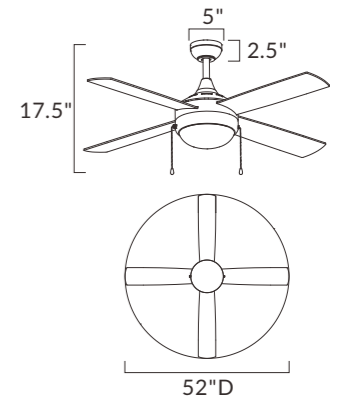

QUATTRO | 88784 | 88794

Quattro delivers clean lines and everyday performance in an economical builder series. A 52" blade span with four plywood blades ensures reliable airflow, while pull chain or wall control options offer flexible operation. Each finish is paired with dual-sided reversible blades—Black/Black-Walnut, Nickel/Silver-Distressed Grey, and Matte White/White-White Oak—providing style options in a single fan.

Indoor | AC Motor | Plywood Blades | Reversible Blades