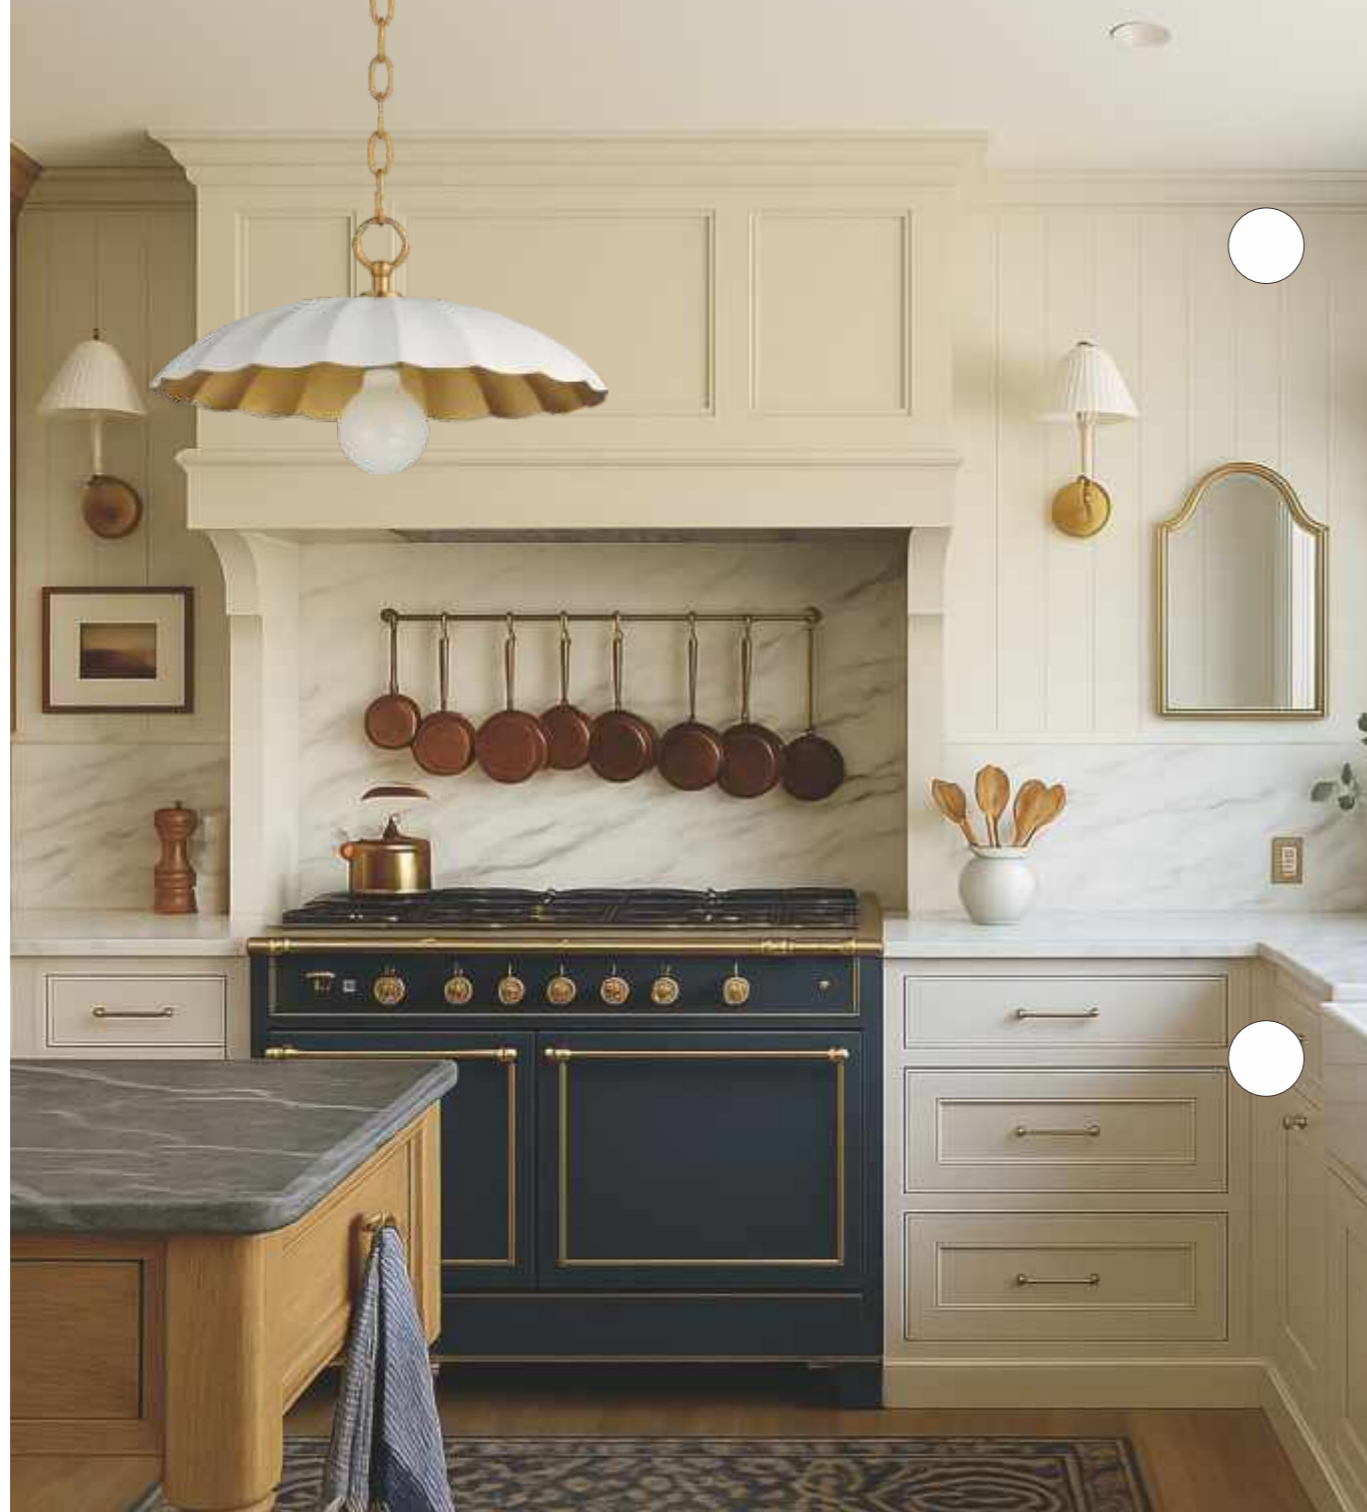

PRIMROSE

PRIMROSE

This charming collection features nostalgic scalloped metal shades with hand-applied gold leaf interiors. The golden interior reflects the light source, casting a warm glow downward. Offered as chain-hung pendants, a flush mount with Opal White schoolhouse glass, oversized sconces, and a pin-up plug-in sconce with an articulating shade, Primrose adds playful character to traditional and modern spaces alike. Available in Matte Black, Matte White, or Dark Grey with gold leaf interiors and metalwork.

- Scalloped metal shades with gold leaf interiors
- Warm, focused downlight for inviting spaces
- Pendants, flush mount, and multiple sconce options
- Matte Black, Matte White, or Dark Grey finishes
- Pin-up plug-in sconce with articulating shade

E

B

18050 BKGL, DGGL, MWGL
Pin-up Wall Sconce

A

D

C

ITEM#	DIMENSION	LAMPING	ADDITIONAL
A	18050 6"W x 30.75"H x 9.5"Ext. 1.5"HCO	1 x 60W E26 Medium base	
B	18051 10"W x 11"H x 12"Ext. 2.5"HCO	1 x 60W E26 Medium base	
C	18054 6"L x 6"W x 8.75"H, 118.75"OAH	1 x 60W E26 Medium base	
D	18055 16"L x 16"W x 9"H, 50.25"OAH	1 x 60W E26 Medium base	
E	18059 16"L x 16"W x 6.75"H	1 x 60W E26 Medium base	

FINISH & MATERIAL

■ BLACK / GOLD LEAF (BKGL) ■ DARK GREY / GOLD LEAF (DGGL) ■ MATTE WHITE / GOLD LEAF (MWGL)