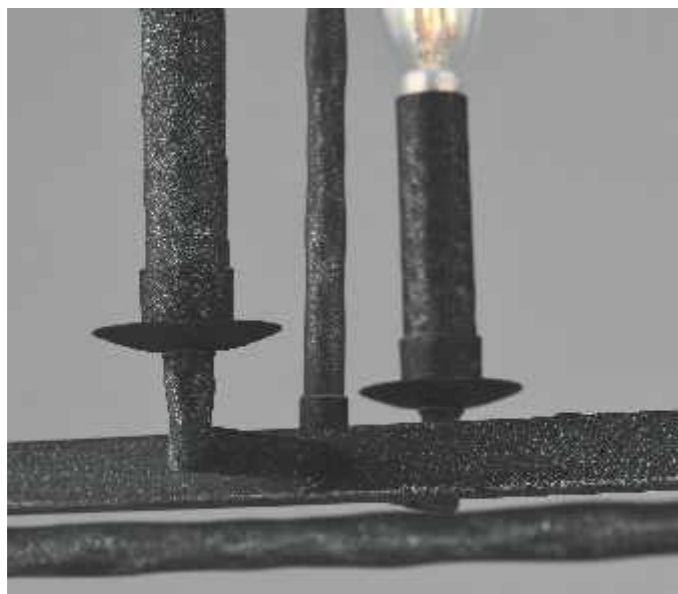

FINISH & MATERIAL

■ CLEAR GLASS (CL) ■ BLACK / ANTIQUE BRASS (BKAB)

MARTEL

MARTEL

Martel reinterprets the romance of traditional European ironwork through a modern lens. Open silhouettes and simple candle forms allow warm light to radiate freely, while the ADA-compliant sconce adds a soft white linen shade to shield the source. Finished in forged Blacksmith or warm Etruscan Gold, the collection brings elevated rustic character to entryways, kitchens, and gathering spaces.