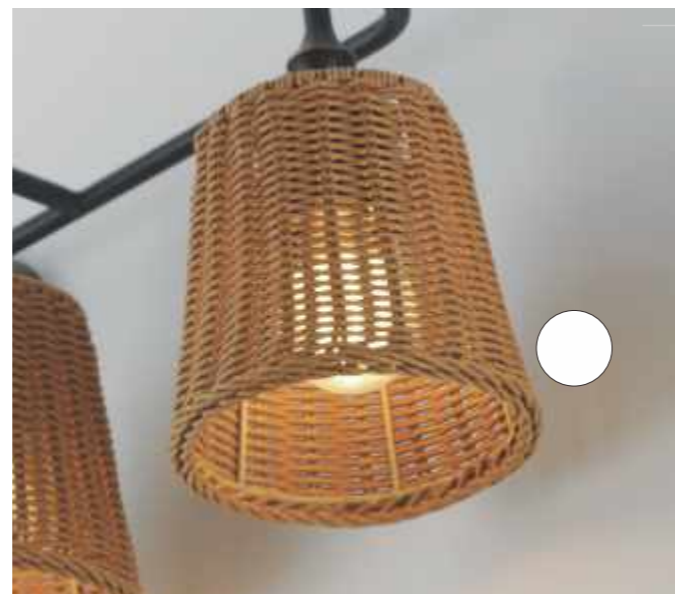

BAJA

BAJA

Featuring wicker shades made of synthetic rattan, this bath vanity collection brings relaxed coastal flair to the bath. Choose a Natural wicker shade with a Dark Bronze frame accented by brushed golden highlights, or Weathered White rattan paired with a Natural Aged Brass frame for a timelessly elegant composition.

- Synthetic rattan shades for durability
- Choice of natural or weathered white rattan
- Dark Bronze or Natural Aged Brass frames
- Designed for bath vanity applications
- New coordinating pendants available

ITEM#	DIMENSION	LAMPING	ADDITIONAL
A	21488 24"L x 24"W x 23.5"H, 70.25"OAH	3 x 60W E26 Medium base	
B	21481 6"W x 11.75"H x 7.5"Ext. 9.5"HCO	1 x 60W E26 Medium base	☘ ☘
C	21482 14.75"W x 10.25"H x 7.5"Ext. 8"HCO	2 x 60W E26 Medium base	☘ ☘
D	21483 24.25"W x 10.25"H x 7.5"Ext. 8"HCO	3 x 60W E26 Medium base	☘ ☘ ☘
E	21484 33.25"W x 10.25"H x 7.5"Ext. 8"HCO	4 x 60W E26 Medium base	☘ ☘ ☘ ☘
F	21486 12"L x 12"W x 13.25"H, 60"OAH	1 x 60W E26 Medium base	
G	21487 16"L x 16"W x 17.5"H, 64.25"OAH	1 x 60W E26 Medium base	

FINISH & MATERIAL

■ NATURAL / DARKENED BRONZE (NADBZ)

■ WEATHERED WHITE / NATURAL AGED BRASS (WWTNAB)