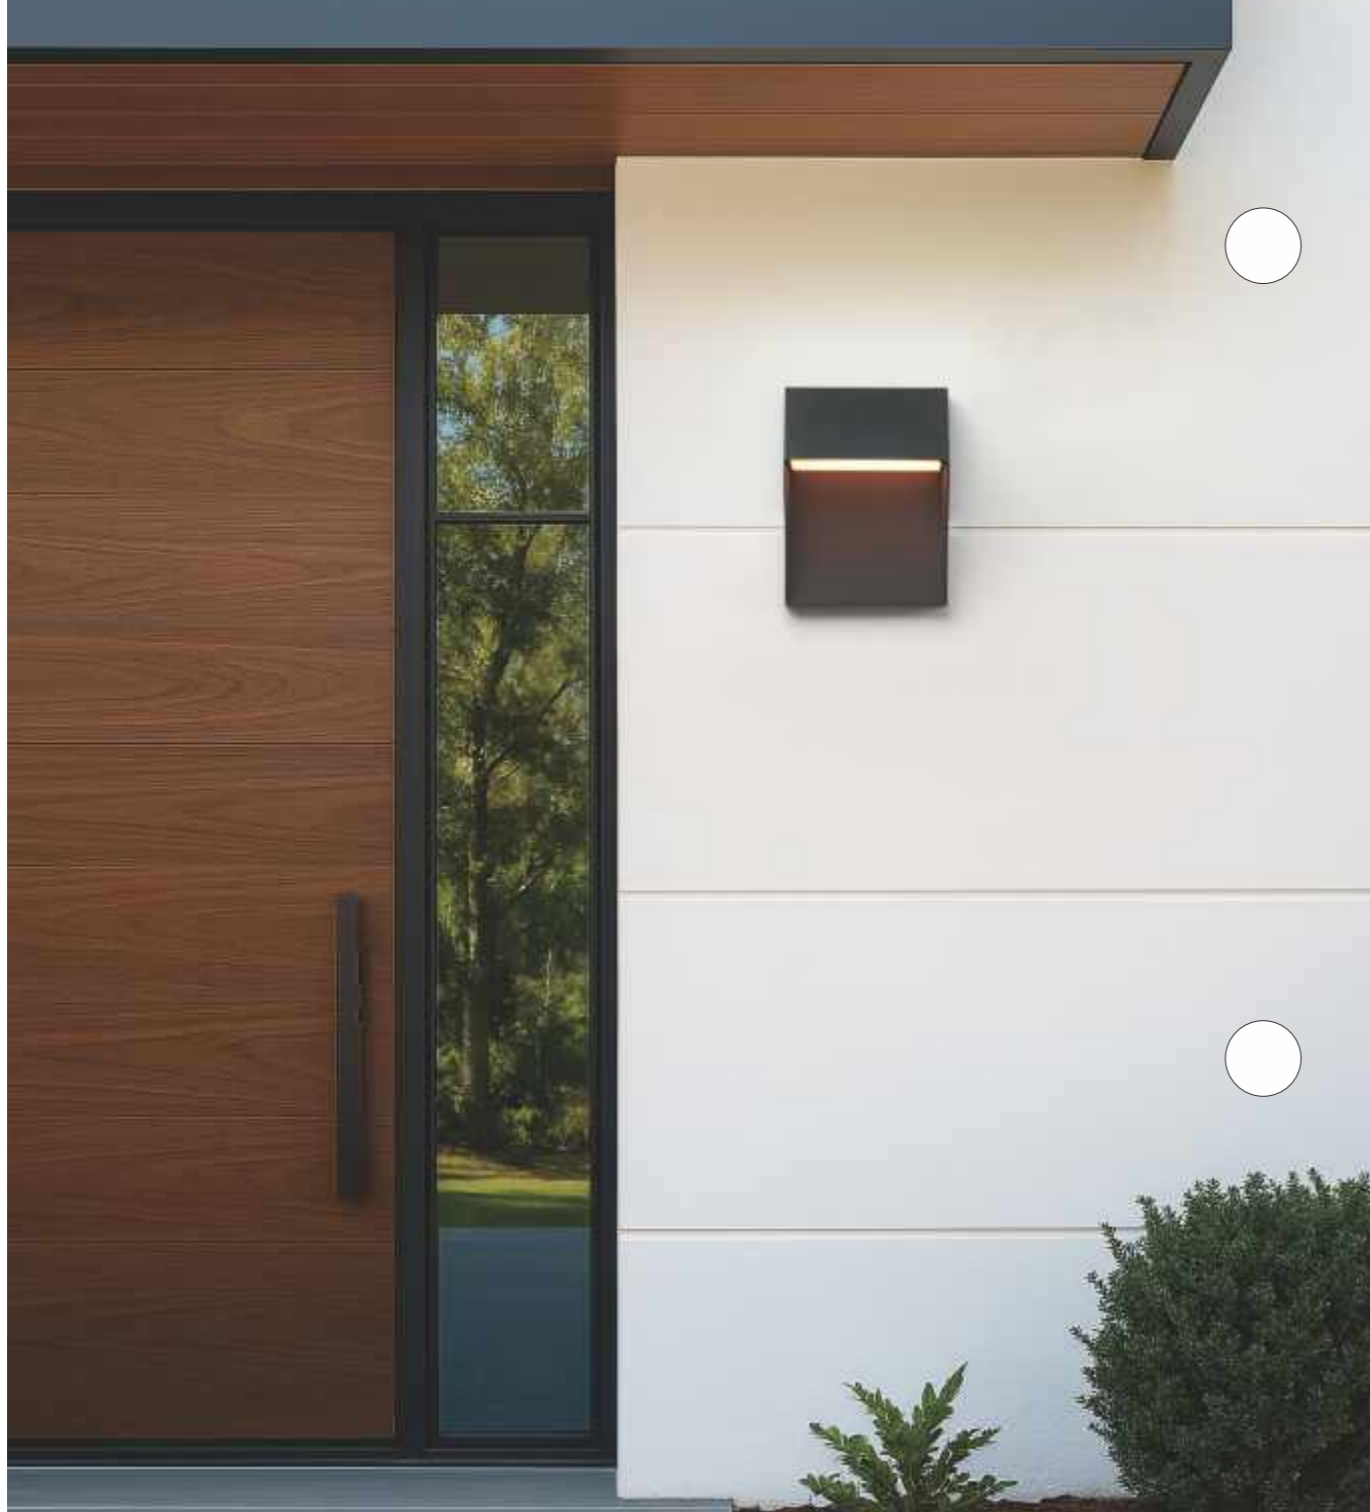

CLIFFSDEGE VX