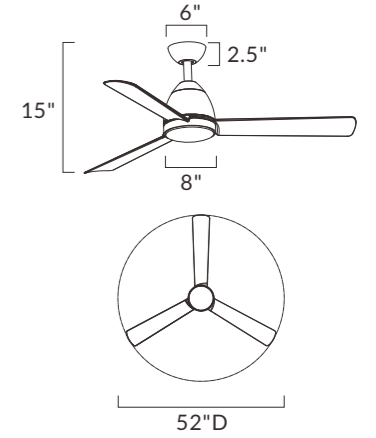

Indoor | AC Motor | ABS Blades

88723MW

88723SN

88723BK

FCT8881WT
*Sold Separately

88723	LAMPING	DIMENSIONS	ENERGY INFO AT HIGH SPEED	DOWNRODS
	20W PCB LED, 12V COLOR TEMP: 3000K, CRI: 90+ LUMENS: 1m 1230 DELIVERED	52" D x 15" H BLADE: 3 x 24.60"	AIRFLOW: 5375 CFM AIRFLOW EFFICIENCY: 106 CFM / W ELECTRICITY USE: 35W	12" (FRD10012) 18" (FRD10018) 24" (FRD10024) 36" (FRD10036) 48" (FRD10048) 60" (FRD10060) 72" (FRD10072)