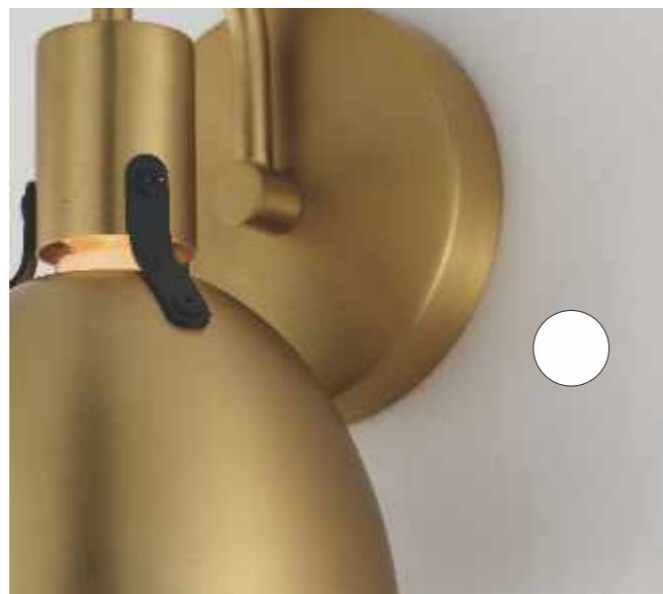

DUSK

DUSK

Dusk reimagines the familiar warmth of our Dawn collection with the same bold colors, now available in a bath sconce configuration. Spun metal shades are suspended from a clean yoke silhouette, finished in an inversely contrasting mix of Black and Gold Tones. A deliberate break between shade and frame allows light to escape softly at the top, creating a subtle halo effect that defines the collection. With modern farmhouse character, thoughtful designer detailing, and approachable value, Dusk brings style and visual interest to kitchens, baths, and everyday living spaces.

- Spun metal shades with sculptural yoke suspension
- Gap detail creates a soft glow of light
- Bold two-tone Black and Gold tone finishes
- Gold interiors on Matte Black shades, White interiors on Satin Brass shades

ITEM#	DIMENSION	LAMPING	ADDITIONAL
A 12341	6"W x 8.75"H x 6.75"Ext. 3.25"HCO	1 x 60W E26 Medium base	🔌 🔌
B 12342	15"W x 8.75"H x 7"Ext. 3.25"HCO	2 x 60W E26 Medium base	🔌 🔌
C 12343	24"W x 8.75"H x 7"Ext. 3.25"HCO	3 x 60W E26 Medium base	🔌 🔌 🔌
D 12344	33.25"W x 8.75"H x 7"Ext. 3.25"HCO	4 x 60W E26 Medium base	🔌 🔌 🔌 🔌

FINISH & MATERIAL

■ BLACK/ANTIQUE BRASS (BKAB)

■ SATIN BRASS (SBR)