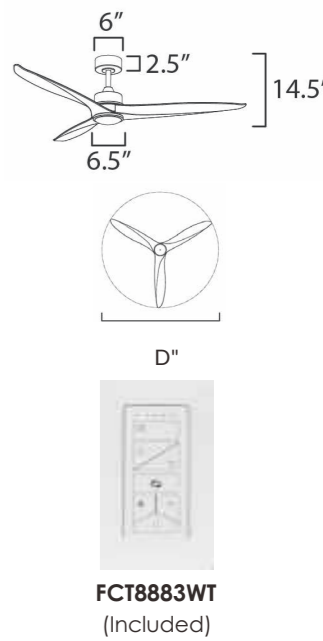

WOODWIND | 88831 | 88833 | 88834

Solid wood blades curve gracefully around a streamlined housing with an integrated LED light kit. An additional cover plate is included for use without the light. A 52" hugger close-to-ceiling configuration suits rooms with lower heights. Finish options pair metal and timber including Charcoal with Distressed Wood, Black with Walnut or Greywood blades, Satin Nickel with Greywood, and Natural Aged Brass with Whitewood. Upgrade the plated finishes with a more natural Weathered Whitewood blade option adding depth and character to the finish.

Indoor | DC Motor Option | CCT Select | Solid Wood Blades

	LAMPING	DIMENSIONS	ENERGY INFO AT HIGH SPEED	DOWNRODS
88831	18W PCB LED COLOR TEMP: 27-30-40K, CRI: 80+ LUMENS: 1m 1000 DELIVERED	52" D x 14.5" H BLADE: 3 x 25.5"	AIRFLOW: 5039 CFM AIRFLOW EFFECIENCY: 172 CFM / W ELECTRICITY USE: 11W	12" FRD10012 18" FRD10018 24" FRD10024 36" FRD10036*
88833	18W PCB LED COLOR TEMP: 27-30-40K, CRI: 80+ LUMENS: 1m 975 DELIVERED	72" D x 14.5" H BLADE: 3 x 35.5"	AIRFLOW: 7198 CFM AIRFLOW EFFECIENCY: 239 CFM / W ELECTRICITY USE: 23W	48" FRD10048* 60" FRD10060* 72" FRD10072*
88834	18W PCB LED COLOR TEMP: 27-30-40K, CRI: 80+ LUMENS: 1m 975 DELIVERED	80" D x 14.5" H BLADE: 3 x 39.5"	AIRFLOW: 6993 CFM AIRFLOW EFFECIENCY: 304 CFM / W ELECTRICITY USE: 18W	*Only available in Powder Coat finishes

FINISH & MATERIAL

- SATIN NICKEL (SN)
- BLACK (BK)
- SATIN NICKEL / WEATHERED WHITE (SNWWT)
- WHITE / NATURAL AGED BRASS / WEATHERED WHITE (WTNABWWT)
- NATURAL AGED BRASS (NAB)
- CHARCOAL (CHL)
- WHITE / BLACK / GREYWOOD (WTBKGWD)

BLADES

MATERIAL: SOLID WOOD
88831 PITCH: 11°
88833 PITCH: 13.4°
88834 PITCH: 13.4°

Includes:
6" Downrod