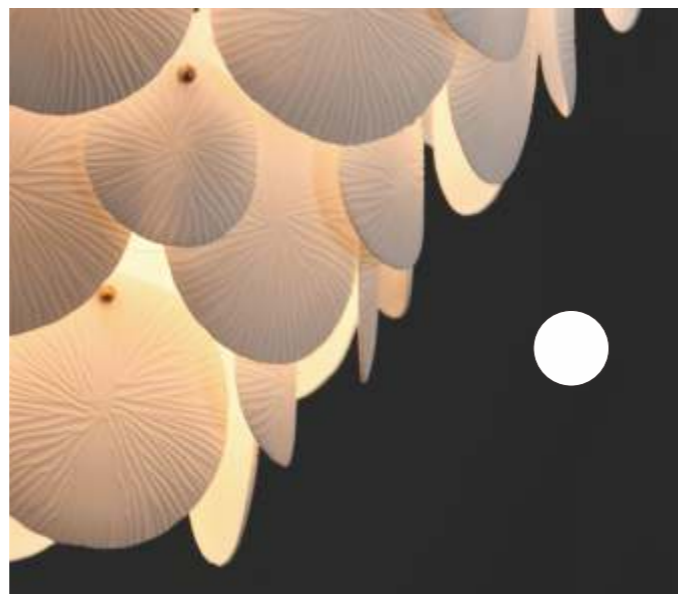

ISLA

ISLA

Suspended tiers of textured, translucent ceramic panels softly diffuse light across an undulating Matte White frame. Tiny brass knobs secure the veined ceramic pieces, allowing light to highlight their intricate surface and create a coastal, sand-dollar-inspired effect.

- Layered translucent ceramic panels
- Brass knobs as delicate jewelry detail
- Matte White frame with coastal character
- New wall sconce option
- New single pendant option

ITEM#	DIMENSION	LAMPING	ADDITIONAL
A 12825	23.25"L x 23.25"W x 18"H, 55.5"OAH	5 x 60W E26 Medium base	
B 12820	12.5"W x 13"H x 7"Ext. 6.5"HCO	1 x 60W E26 Medium base	
C 12821	12"L x 12"W x 13.25"H, 51"OAH	1 x 60W E26 Medium base	
D 12824	20.5"L x 20.5"W x 13.5"H, 51"OAH	6 x 60W E26 Medium base	
E 12827	28.75"L x 28.75"W x 22.25"H, 59.75"OAH	8 x 60W E26 Medium base	

FINISH & MATERIAL

WHITE (WT)

NATURAL AGED BRASS (NAB)