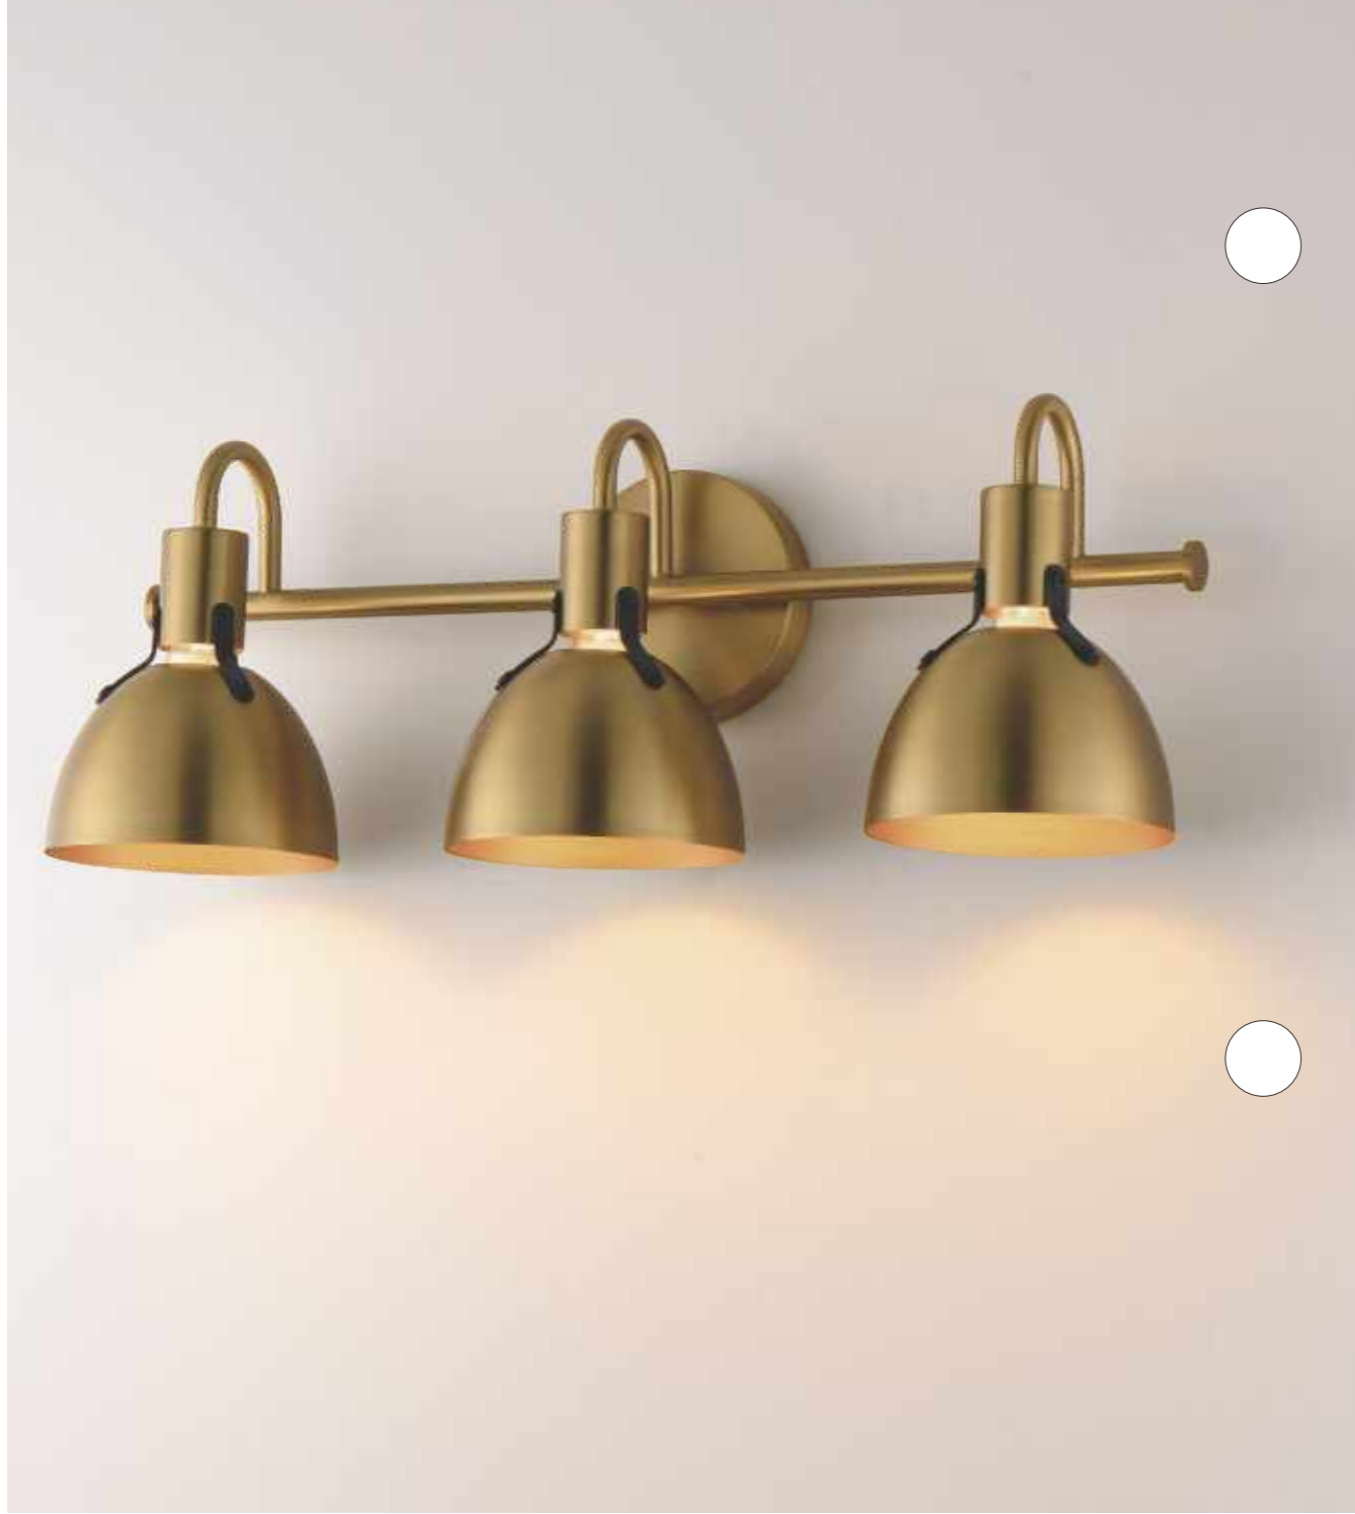

DUSK

DUSK

Dusk reimagines the familiar warmth of our Dawn collection with the same bold colors, now available in a bath sconce configuration. Spun metal shades are suspended from a clean yoke silhouette, finished in an inversely contrasting mix of Black and Gold Tones. A deliberate break between shade and frame allows light to escape softly at the top, creating a subtle halo effect that defines the collection. With modern farmhouse character, thoughtful designer detailing, and approachable value, Dusk brings style and visual interest to kitchens, baths, and everyday living spaces.

- Spun metal shades with sculptural yoke suspension
- Gap detail creates a soft glow of light
- Bold two-tone Black and Gold tone finishes
- Gold interiors on Matte Black shades, White interiors on Satin Brass shades

ITEM#	DIMENSION	LAMPING	ADDITIONAL
A 12341	6"W x 8.75"H x 6.75"Ext. 3.25"HCO	1 x 60W E26 Medium base	🔌 🔌
B 12342	15"W x 8.75"H x 7"Ext. 3.25"HCO	2 x 60W E26 Medium base	🔌 🔌
C 12343	24"W x 8.75"H x 7"Ext. 3.25"HCO	3 x 60W E26 Medium base	🔌 🔌 🔌
D 12344	33.25"W x 8.75"H x 7"Ext. 3.25"HCO	4 x 60W E26 Medium base	🔌 🔌 🔌 🔌

FINISH & MATERIAL

■ BLACK/ANTIQUE BRASS (BKAB)

■ SATIN BRASS (SBR)