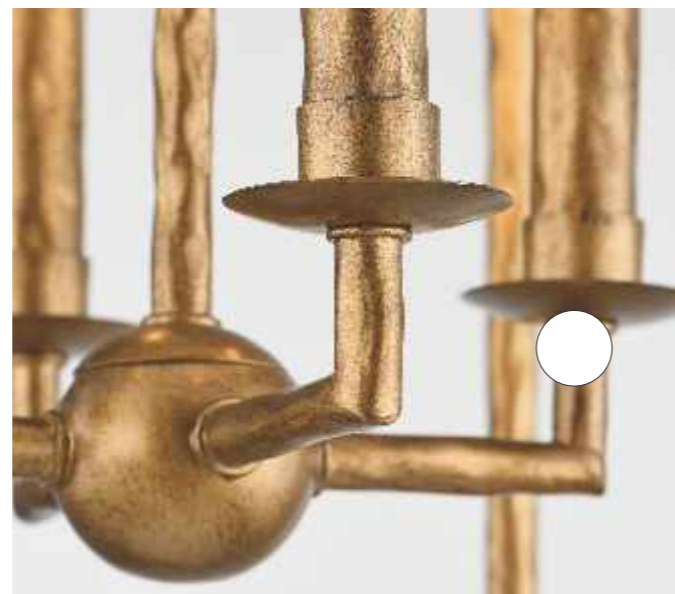

FINISH & MATERIAL

■ CLEAR GLASS (CL) ■ BLACK / ANTIQUE BRASS (BKAB)

MARTEL

MARTEL

Martel reinterprets the romance of traditional European ironwork through a modern lens. Open silhouettes and simple candle forms allow warm light to radiate freely, while the ADA-compliant sconce adds a soft white linen shade to shield the source. Finished in forged Blacksmith or warm Etruscan Gold, the collection brings elevated rustic character to entryways, kitchens, and gathering spaces.