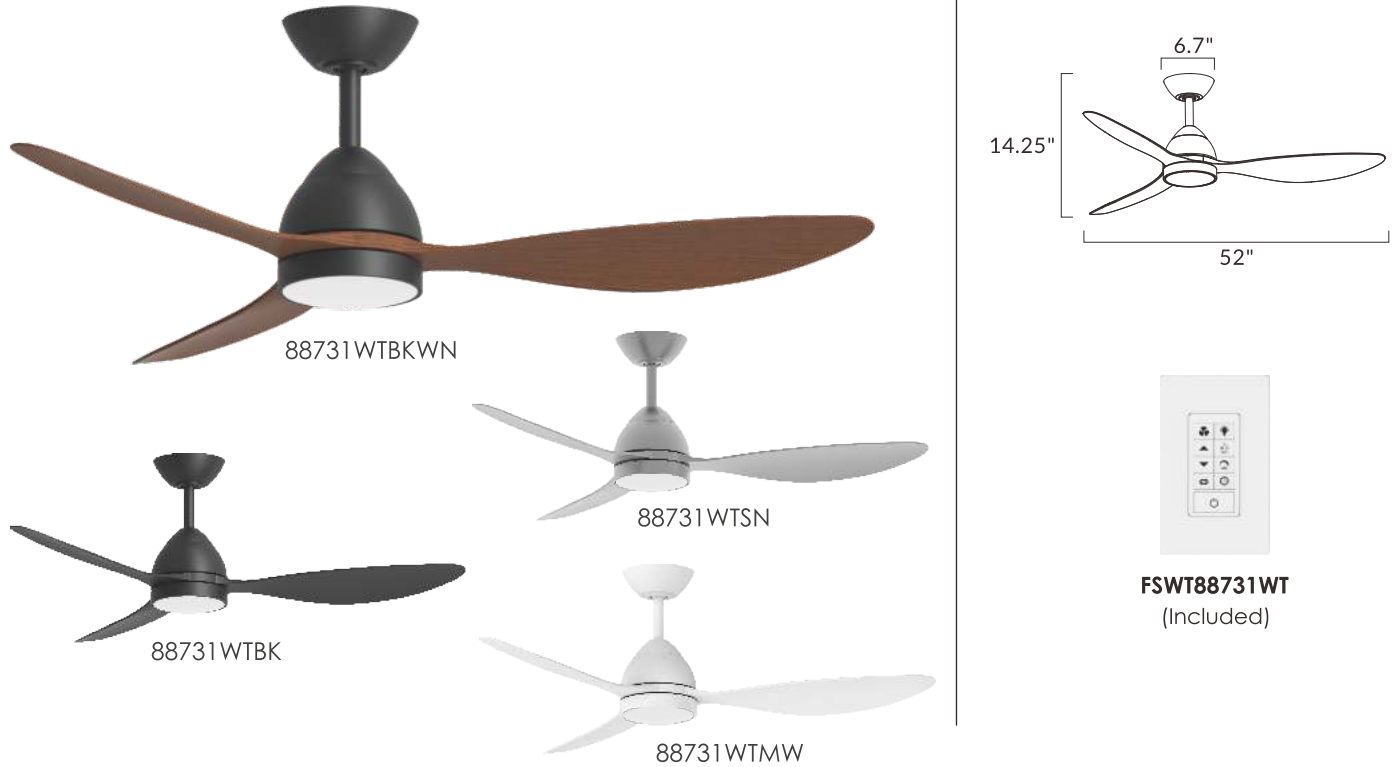

SPARROW | 88731

Inspired by the graceful motion of a sparrow in flight, Sparrow pairs sculptural form with dependable outdoor performance. Three gently curving ABS blades sweep from a compact DC motor housing, creating a light, aerodynamic silhouette with quiet visual movement. Wet-rated for outdoor applications, the fan includes an integrated light kit with an optional cover plate for a cleaner look when illumination is not needed. A hardwired 2-wire DC wall switch controls fan speed, reverse function, and lighting, making Sparrow both elegant and easy to live with.

Outdoor | DC Motor | Wet Rated | ABS Blades | CCT Select