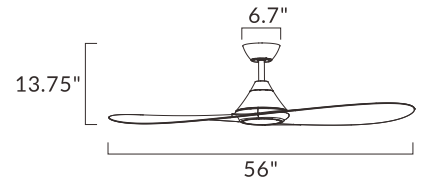

SURF | 88742

Inspired by the effortless motion of a board gliding across water, Surf brings coastal performance to a sleek, sculptural fan form. Two gracefully curved ABS blades extend from a sloped body, creating a clean silhouette with distinctive movement and balance. Designed for wet locations, the fan is built with marine-grade materials suited for demanding coastal applications. A DC motor provides efficient airflow, while the included hardwired 2-wire wall control manages fan speed, light dimming, and selectable 3000K, 4000K, or 5000K color temperature. Surf pairs modern design with outdoor durability.

Outdoor | DC Motor | Wet Rated | Marine Grade | ABS Blades | CCT Select