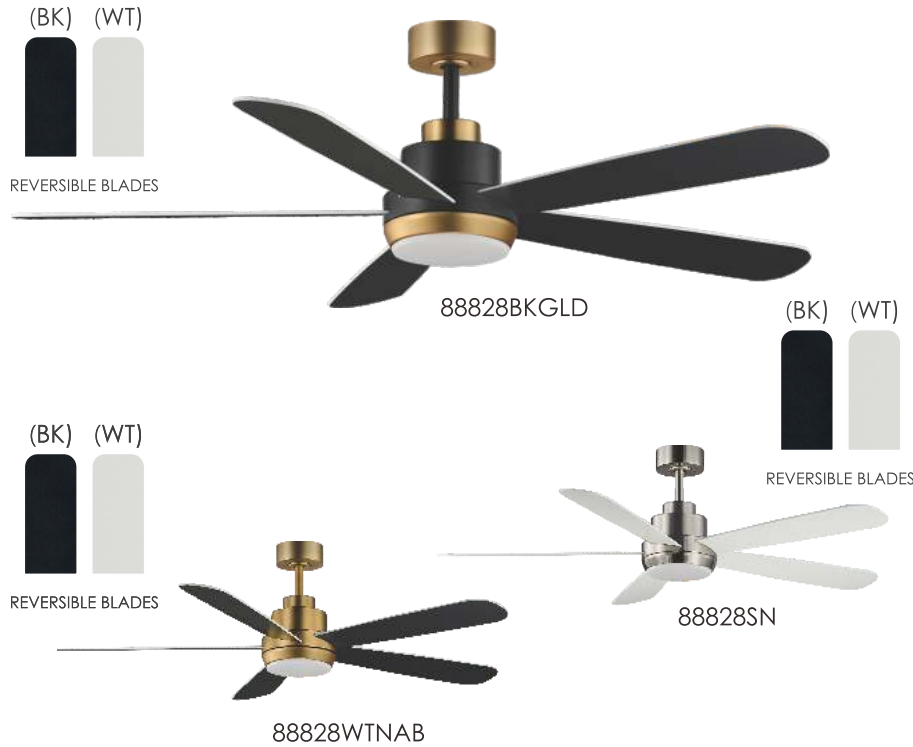

DAISIES | 88828

Sharing the same soft, floral design language, Daisies brings approachable style and reliable performance to everyday spaces. Five gently shaped plywood blades create a light, petal-like silhouette, with reversible Black and White finishes for easy coordination across interiors. An AC motor provides familiar functionality, while the included 3-wire wall control operates fan speed and light dimming from a single convenient location. Simple, versatile, and thoughtfully designed, Daisies offers a decorative fan solution with broad appeal and practical value.

Indoor | AC Motor | Plywood Blades | Reversible Blades

	LAMPING	DIMENSIONS	ENERGY INFO AT HIGH SPEED	DOWNRODS
88828	24W LED Integrated, 120V COLOR TEMP: 3000K CRI: 90+ LUMENS: 1m 1400 DELIVERED	60" D x 17" H BLADE: 5 x 26.57"	AIRFLOW: 5786 CFM AIRFLOW EFFICIENCY: 88 CFM/W ELECTRICITY USE: 41W	6" (FRD10006) 12" (FRD10012) 18" (FRD10018) 24" (FRD10024) 36" (FRD10036) 48" (FRD10048) 60" (FRD10060) 72" (FRD10072)

Includes:
6" Downrod

FINISH & MATERIAL

- **BLACK/GOLD (BKGLD)**
- **NATURAL AGED BRASS (NAB)**
- **SATIN NICKEL (SN)**
- **WHITE PC SHADE (WT)**