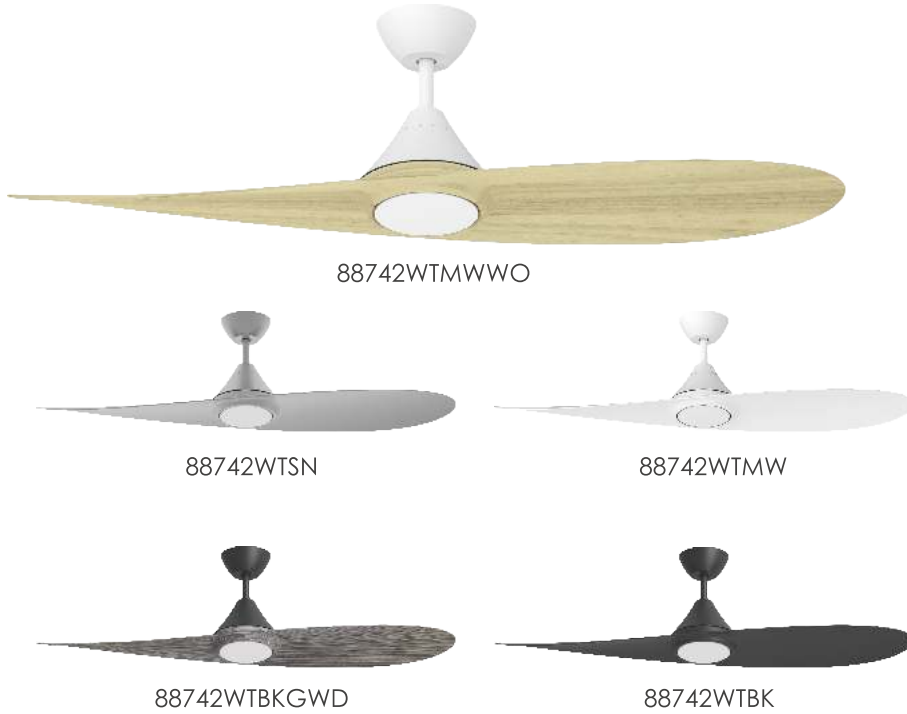

SURF | 88742

Inspired by the effortless motion of a board gliding across water, Surf brings coastal performance to a sleek, sculptural fan form. Two gracefully curved ABS blades extend from a sloped body, creating a clean silhouette with distinctive movement and balance. Designed for wet locations, the fan is built with marine-grade materials suited for demanding coastal applications. A DC motor provides efficient airflow, while the included hardwired 2-wire wall control manages fan speed, light dimming, and selectable 3000K, 4000K, or 5000K color temperature. Surf pairs modern design with outdoor durability.

Outdoor | DC Motor | Wet Rated | Marine Grade | ABS Blades | CCT Select