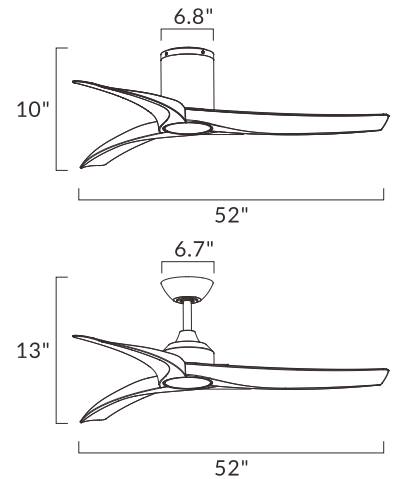

DRIFTER | 88771|88772

Drifter captures the warmth of carved wood in a durable, wet-rated fan designed for outdoor living. Its 52" ABS blades feature sculptural depth and a graceful curve, bringing the character of solid wood with the resilience needed for patios, covered decks, and coastal-inspired spaces. Offered in both downrod and hugger configurations, the design adapts easily to different ceiling heights. An included light kit with cover plate adds flexibility, while the 2-wire DC wall control manages fan speed, dimming, and color temperature selection from 3000K, 4000K, or 5000K.

Outdoor | DC Motor | Wet Rated | ABS Blades | CCT Select