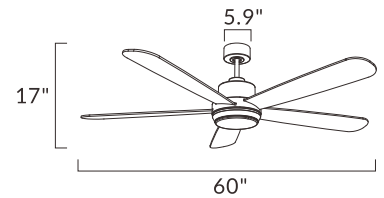

DAISIES | 88828

Sharing the same soft, floral design language, Daisies brings approachable style and reliable performance to everyday spaces. Five gently shaped plywood blades create a light, petal-like silhouette, with reversible Black and White finishes for easy coordination across interiors. An AC motor provides familiar functionality, while the included 3-wire wall control operates fan speed and light dimming from a single convenient location. Simple, versatile, and thoughtfully designed, Daisies offers a decorative fan solution with broad appeal and practical value.

Indoor | AC Motor | Plywood Blades | Reversible Blades

	LAMPING	DIMENSIONS	ENERGY INFO AT HIGH SPEED	DOWNRODS
88828	24W LED Integrated, 120V COLOR TEMP: 3000K CRI: 90+ LUMENS: 1m 1400 DELIVERED	60" D x 17" H BLADE: 5 x 26.57"	AIRFLOW: 5786 CFM AIRFLOW EFFICIENCY: 88 CFM/W ELECTRICITY USE: 41W	6" (FRD10006) 12" (FRD10012) 18" (FRD10018) 24" (FRD10024) 36" (FRD10036) 48" (FRD10048) 60" (FRD10060) 72" (FRD10072)

Includes:
6" Downrod

FINISH & MATERIAL

- **BLACK/GOLD (BKGLD)**
- **NATURAL AGED BRASS (NAB)**
- **SATIN NICKEL (SN)**
- **WHITE PC SHADE (WT)**