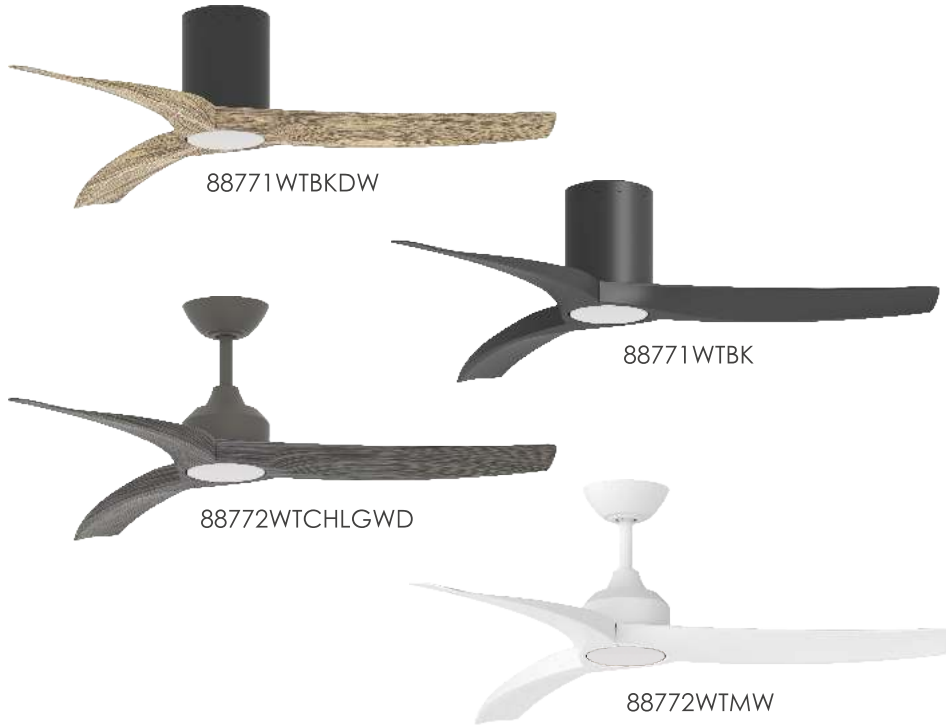

DRIFTER | 88771|88772

Drifter captures the warmth of carved wood in a durable, wet-rated fan designed for outdoor living. Its 52" ABS blades feature sculptural depth and a graceful curve, bringing the character of solid wood with the resilience needed for patios, covered decks, and coastal-inspired spaces. Offered in both downrod and hugger configurations, the design adapts easily to different ceiling heights. An included light kit with cover plate adds flexibility, while the 2-wire DC wall control manages fan speed, dimming, and color temperature selection from 3000K, 4000K, or 5000K.

Outdoor | DC Motor | Wet Rated | ABS Blades | CCT Select