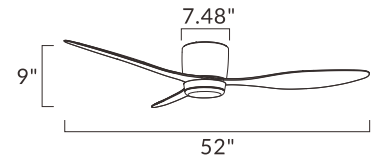

FCT88805WT
(Included w/ 88313)