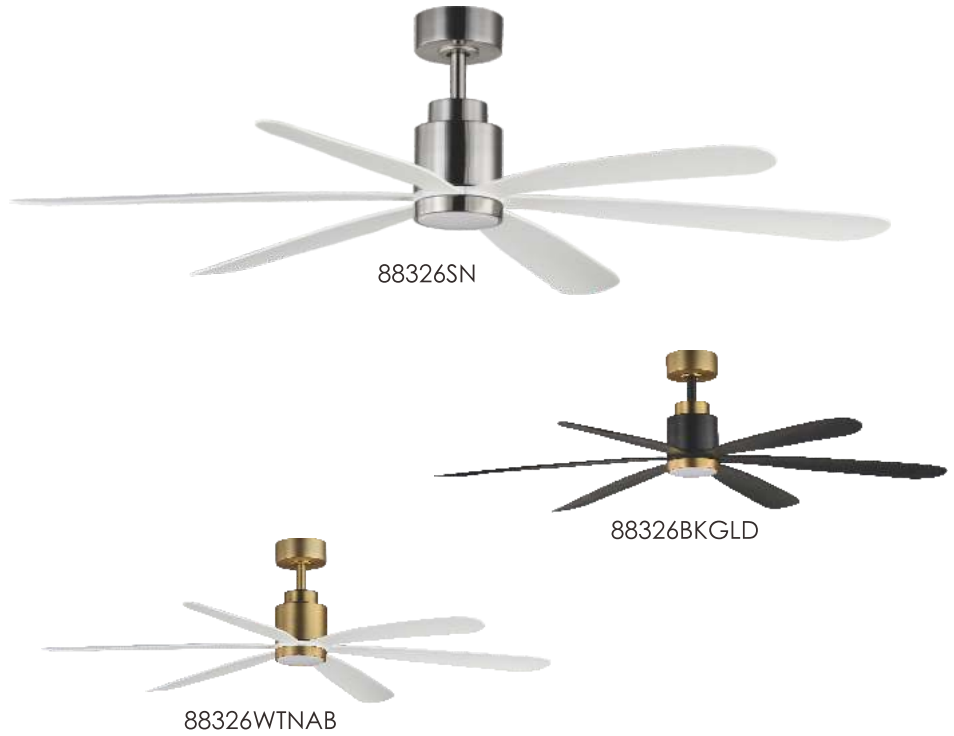

PETALS | 88326

Inspired by the soft geometry of flower petals, Petals brings sculptural movement and graceful airflow to modern interiors. Six ABS blades extend from a refined center housing in a generous 60" span, creating a floral silhouette that feels elegant, balanced, and quietly expressive. A DC motor delivers efficient performance, while the included light kit and cover plate allow the design to be installed with or without illumination. Offered in Natural Aged Brass with White blades, Black with Gold housing and Black down rods, or Satin Nickel with White blades, Petals pairs decorative beauty with everyday function.

Indoor | DC Motor | ABS Blades | CCT Select