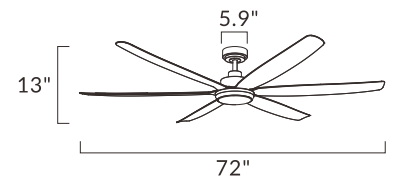

ALBATROSS | 88366 | 88367

Engineered for coastal living, Albatross delivers large-scale airflow with marine-grade durability. Its expansive 72" blade span and six-blade design create a commanding presence while providing steady performance for covered outdoor spaces. Constructed from materials designed to withstand harsh environments, the fan is ideal for patios, verandas, and homes near the coast. Available in Matte Black or Matte White, with or without an integrated light kit, Albatross offers a clean, versatile solution where strength, scale, and outdoor reliability matter.

Outdoor | DC Motor | Wet Rated | Marine Grade | ABS Blades | CCT Select

88366
88367

LAMPING	DIMENSIONS	ENERGY INFO AT HIGH SPEED	DOWNRODS
NO LIGHT KIT	72" D x 12.5" H BLADE: 6 x 33.5"	AIRFLOW: 10981 CFM AIRFLOW EFFECIENCY: 220 CFM / W ELECTRICITY USE: 33W	6" (FRD10006) 12" (FRD10012) 18" (FRD10018) 24" (FRD10024) 36" (FRD10036) 48" (FRD10048) 60" (FRD10060) 72" (FRD10072)
24W LED Integrated, 120V COLOR TEMP: 2700-6000K CRI: 90+ LUMENS: lm 1400 DELIVERED	72" D x 13" H BLADE: 6 x 33.5"	AIRFLOW: 10981 CFM AIRFLOW EFFECIENCY: 220 CFM / W ELECTRICITY USE: 33W	

FINISH & MATERIAL

- BLACK (BK)
- MATTE WHITE (MW)
- WHITE PC SHADE (WT)

BLADES

MATERIAL: ABS
PITCH: 12.4°

Includes:
6" Downrod