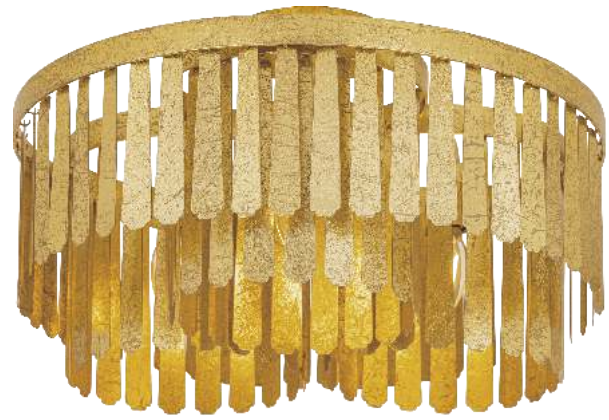

REGALIA

- Hand-applied Gold Leaf teardrop panels
- Layered frames create depth and dimension
- Square-link chain adds tailored detail

28760GL
Semi-Flush Mount

A