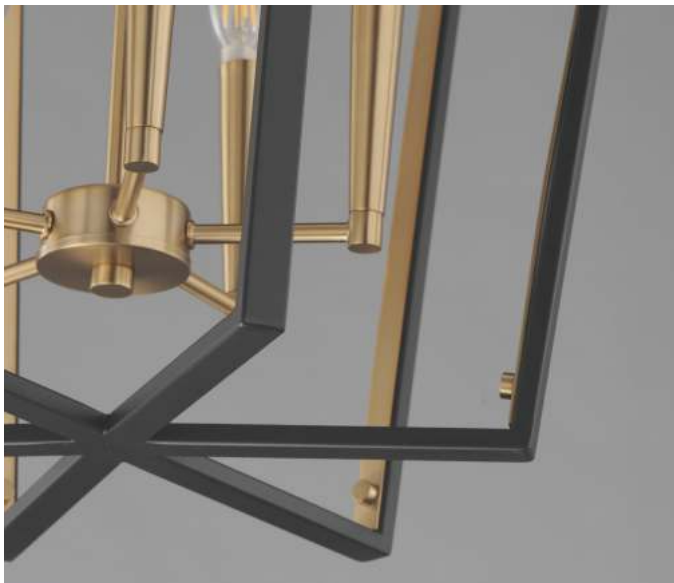

FINISH & MATERIAL

- BLACK (BK)
- NATURAL AGED BRASS (NAB)
- SATIN NICKEL (SN)

MELROSE

28616 BKNAB, WTNAB
Linear Pendant

A

MELROSE

A sleek, open-air silhouette is defined by striking two-tone contrast and refined linear form. Bands of Natural Aged Brass line the interior of Matte Black or Matte White frames, revealing unexpected warmth along the intersecting arms. The layered finishes create visual depth while softly amplifying the glow within the structure. Clean, architectural, and effortlessly modern, Melrose brings subtle drama and contemporary polish to kitchens, dining rooms, and open living areas.