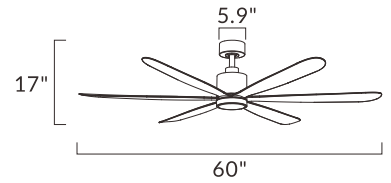

PETALS | 88326

Inspired by the soft geometry of flower petals, Petals brings sculptural movement and graceful airflow to modern interiors. Six ABS blades extend from a refined center housing in a generous 60" span, creating a floral silhouette that feels elegant, balanced, and quietly expressive. A DC motor delivers efficient performance, while the included light kit and cover plate allow the design to be installed with or without illumination. Offered in Natural Aged Brass with White blades, Black with Gold housing and Black down rods, or Satin Nickel with White blades, Petals pairs decorative beauty with everyday function.

Indoor | DC Motor | ABS Blades | CCT Select