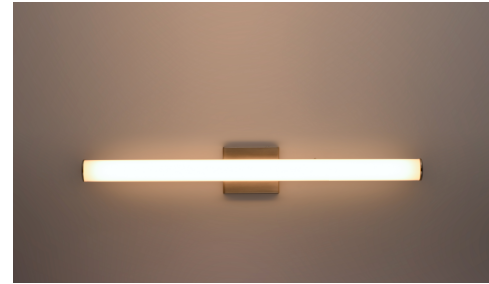

# RAIL I Bath Vanity

52100 / 52102 / 52103 / 52104 / 52105 / 52132

- ETL, cETL IP65
- Suitable for damp locations
- CRI 90+
- Dimmable with Triac Dimmer
- Energy Star
- Title 24 JA8 Compliant

Job Name : \_\_\_\_\_  
 Job Type : \_\_\_\_\_  
 Quantity : \_\_\_\_\_  
 Comments : \_\_\_\_\_

## PRODUCT DESCRIPTION

Tubular shaped White acrylic diffusers mount to frames of Polished Chrome, Satin Nickel, or Black. Powered by 3000K LED these fixtures work well in a variety of contract applications.

## FINISHES OPTIONS:

- Black (BK)
- Polished Chrome (PC)
- Satin Nickel (SN)