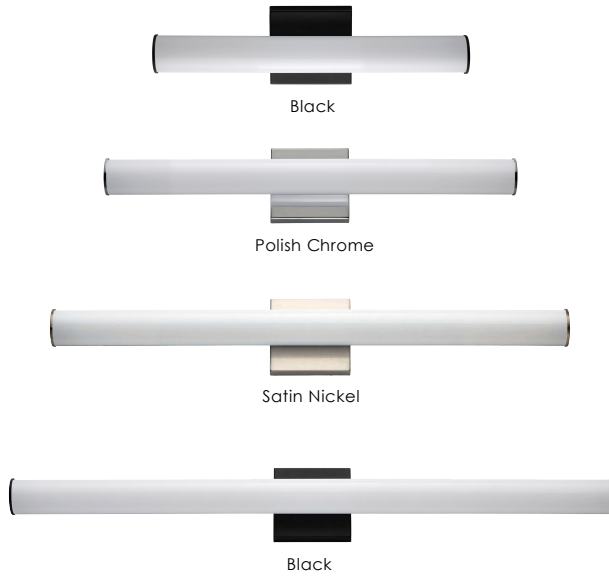

# RAIL I Bath Vanity

52100 / 52102 / 52103 / 52104 / 52105 / 52132

- ETL, cETL IP65
- Suitable for damp locations
- CRI 90+
- Dimmable with Triac Dimmer
- Energy Star
- Title 24 JA8 Compliant

Job Name : \_\_\_\_\_  
 Job Type : \_\_\_\_\_  
 Quantity : \_\_\_\_\_  
 Comments : \_\_\_\_\_

## PRODUCT DESCRIPTION

Tubular shaped White acrylic diffusers mount to frames of Polished Chrome, Satin Nickel, or Black. Powered by 3000K LED these fixtures work well in a variety of contract applications.

## FINISHES OPTIONS:

- Black (BK)
- Polished Chrome (PC)
- Satin Nickel (SN)

## MATERIAL:

Aluminum, Acrylic